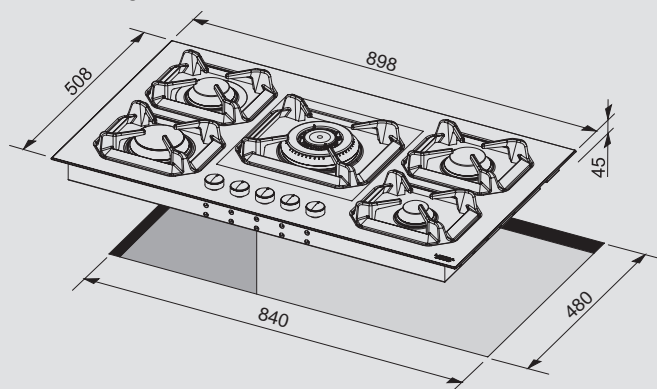

Dimensions (cm - WxD): 90x50

Color: Steel

Finish: Stainless Steel

Burner Type	Max. Input (kW)
A	1,00
SR	1,75
R	3,00
TRIPLE CROWN	3,90

Technical drawing (mm):

NETTUNO 90

HLS9D0

ITEM CODE: 29230223
EAN CODE: 8022389009131