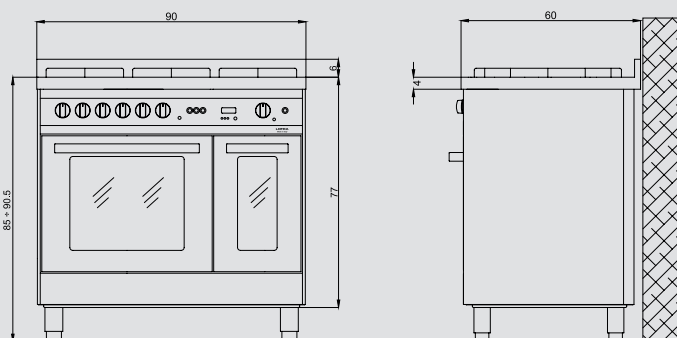

PROFESSIONAL 90

PD96GVE/C

ITEM CODE: 60220018
EAN CODE: 8022389008219

PD96MFE/C

ITEM CODE: 60220037
EAN CODE: 8022389017815

PROFESSIONAL

Hob

- brushed steel
- 5 gas burners (1 triple crown)
- Gas-Stop safety device

Dimensions (cm - WxDxH): 90x60x85 - 90,5

Color: Stainless Steel
Finish: Stainless Steel
Adjustable metal feet

Burner Type	Max. Input (kW)
A	1,10
SR	1,75
R	2,80
TRIPLE CROWN	3,70
GAS OVEN	3,30

PD96GVE/CI

Main Oven

- convection gas oven
- 72 l gross capacity
- internal dimensions (cm - WxDxH): 47,9x40x36,9
- max temperature: 270°
- electric grill
- digital programmer
- telescopic shelves support

Secondary Oven

- electric static oven
- 35 l gross capacity
- internal dimensions (cm - WxDxH): 23x40,8x36,9
- max temperature: 250°
- electric grill
- fixed oven guides

Power absorbed: 3.280 W
Gas consumption: 15,45 kW

	Bottom Heat	Top Heat	Grill	Maxi-Grill	Fan
CONVECTION GAS OVEN	-	-	1500 W	-	-
MULTIFUNCTION ELECTRIC OVEN	1650 W	900 W	1500 W	2400 W	2000 W
STATIC OVEN	1200 W	500 W	1000 W	-	-

Technical drawing (cm):

PD96MFE/CI

Main Oven

- multifunction electric oven
- 72 l gross capacity
- internal dimensions (cm - WxDxH): 47,9x40x36,9
- max temperature: 240°
- electric grill
- rotisserie
- digital timer
- telescopic shelves support

Secondary Oven

- electric static oven
- 35 l gross capacity
- internal dimensions (cm - WxDxH): 23x40,8x36,9
- max temperature: 250°
- electric grill
- rotisserie
- fixed oven guides

Power absorbed: 4.340 W
Gas consumption: 12,15 kW