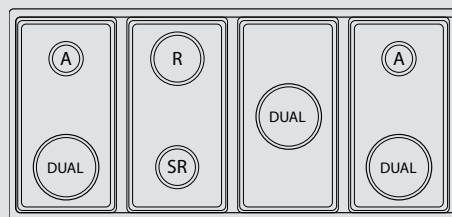

Hob

- brushed steel finish
- 7 gas brass burners (2 Dual crowns)
- Gas-Stop safety device

Dimensions (cm - WxDxH): 120x60x20

Color: Steel

Finish: Stainless Steel

Burner Type	Max. Input (kW)
A	1,00
SR	1,75
R	3,00
DUAL 125 MM	3,90
DUAL 145 MM	4,50

Technical drawing (cm):