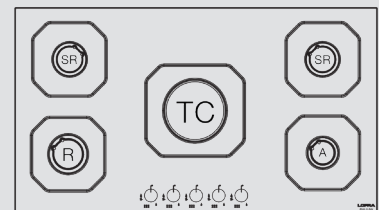

Hob

- flat edge
- 5 gas burners (1 triple crown)
- Gas-Stop safety device
- frontal control knobs

Dimensions (cm - WxD): 90x50

Color: Black Glass

Finish: Stainless Steel

Burner Type	Max. Input (kW)
A	1,00
SR	1,75
R	3,00
TRIPLE CROWN	3,90