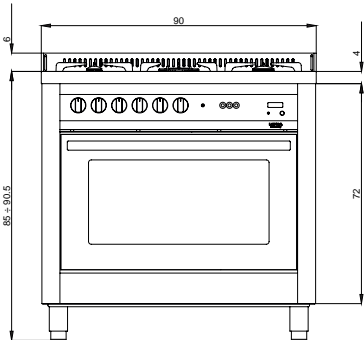

Technical drawing (cm):

VENEZIA COOKERS

INNOVATION AND COMPACTNESS

Our Venezia line is focused on innovation, with its efficient brass burners, the latest technology of the induction cooktops and the big electronic digital programmer.