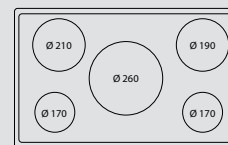

Ø Zone (mm)	Max. Input (W)
170	1400
190	2000
210	3000
260	3000

Oven

- multifunction electric oven
- 9 cooking programs
- 130 l gross capacity
- internal dimensions (cm - WxDxH): 78x41x40
- fast pre-heat
- electric grill
- double fan inside the oven
- rotisserie
- digital programmer
- telescopic shelves support

	Bottom Heat	Top Heat	Grill	Maxi-Grill	Fan
MULTIFUNCTION ELECTRIC OVEN	1750 W	1000 W	2000 W	3000 W	2500 W

Cooling Fan

Power absorbed: 10.400 W