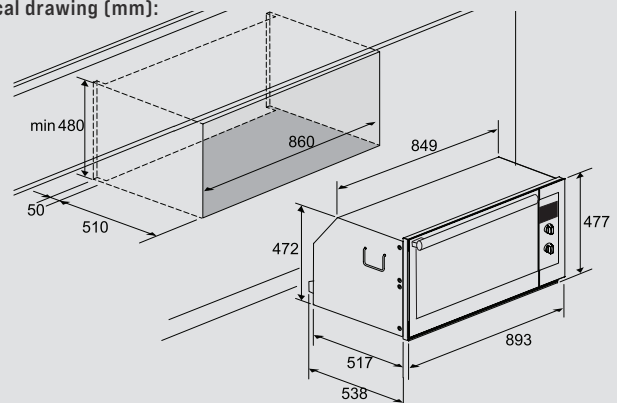

Cooling Fan

Technical drawing (mm):