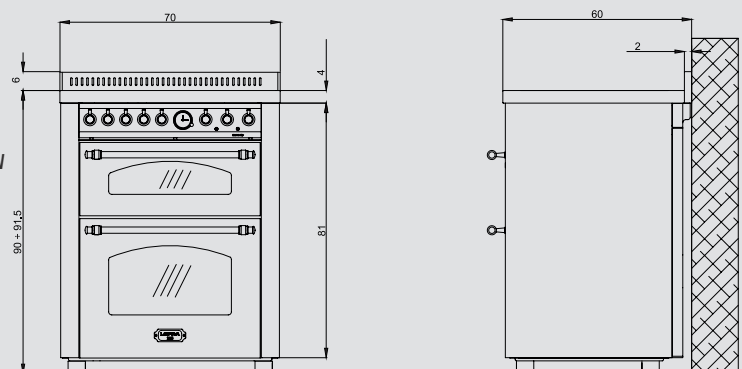

Technical drawing (cm):

"Easy To Clean" blue enamelling
Cooling Fan

Power absorbed: 12.100 W

Model	Finish	Item Code	EAN Code
RNMUD76MFTE/4I	Bronze	60110032	8022389020389
	Chrome	60110030	8022389020372
RSUD76MFTE/4I	Bronze	60110035	8022389020860
	Chrome	60110033	8022389020655