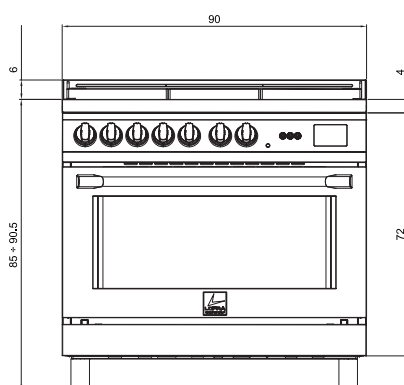

ITEM CODE: 41060116
EAN CODE: 8022389021287

Technical drawing (cm):