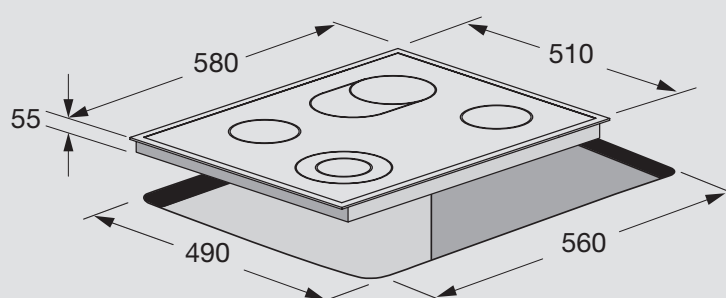

Hob

- vitroceramic
- 4 cooking zones
- power indicator
- residual heat indicator light
- frontal control knobs
- timer
- child lock

Dimensions (cm - WxD): 60x50

Color: Black Glass

Ø Zone (mm)	Max. Input (W)
145	1200
210 - 120	2200 - 750
260 - 170	2200 - 1400

Technical drawing (mm):