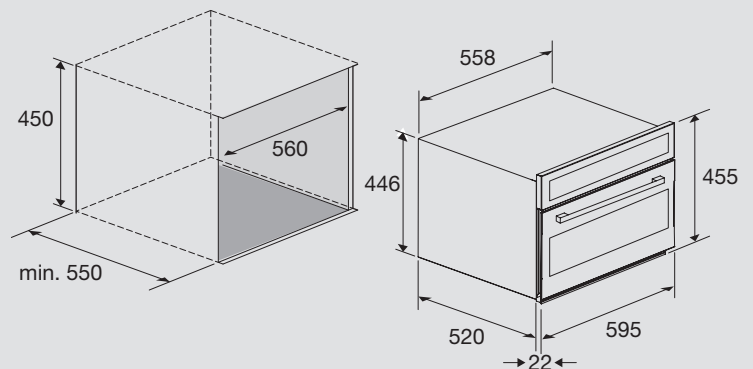

Dimensions (cm - WxDxH): 60x55x45

Color: Stainless Steel or Black

Finish: Stainless Steel

Cooling Fan

Technical drawing (mm):

MICROWAVE OVENS

RANGE TOPS

A NEW WAY TO BE DIFFERENT