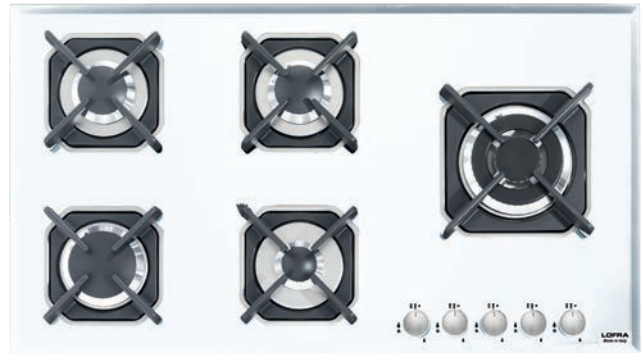

MARTE 90

HGN950

HGB950