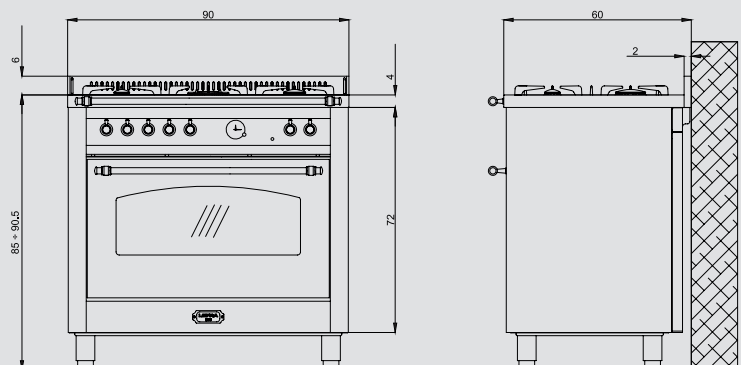

Oven

- convection gas oven
- Gas-Stop safety device
- 101 l gross capacity
- internal dimensions (cm - WxDxH): 67,8x40x37
- max temperature: 260°
- rotisserie
- gas grill
- electronic analogue programmer
- telescopic shelves support

Dimensions (cm - WxDxH): 90x60x85 - 90,5

Color: Black Matt

Finish: Brass

Adjustable metal feet

Also available with bronze or chrome finish

Burner Type	Max. Input (kW)
A	1,10
SR	1,75
R	2,80
TRIPLE CROWN	3,70
GAS OVEN	5,00
GAS GRILL	3,30

“Easy To Clean” blue enamelling
Cooling Fan

Power absorbed: 100 W
Gas consumption: 17,15 kW

Technical drawing (cm):