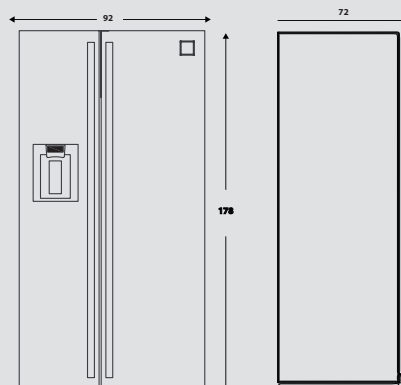

Comfort

- beverage dispenser: Water + Ice
- internal electronic control panel
- acoustic signaling of door opening
- long handles

Dimensions (cm - WxDxH): 92x72x178 cm

Color: Stainless Steel

Finish: Brass

Also available with bronze or chrome finish

Technical drawing (cm):