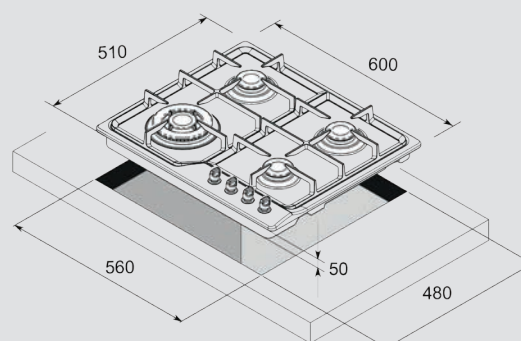

HDS640

Hob

- 4 gas burners
- Gas-Stop safety device
- frontal control knob

Technical drawing (mm):