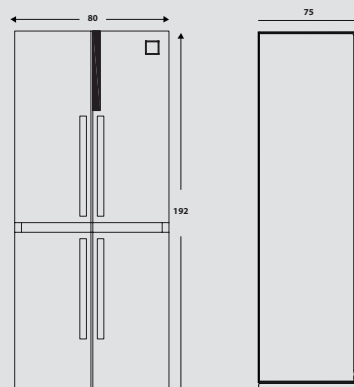

Comfort

- antibacterial treatment: Deodorizer
- electronic control panel
- acoustic signalling of door opening

Dimensions (cm - WxDxH): 80x75x192 cm

Color: Black Matt

Finish: Brass

Also available with bronze or chrome finish

Technical drawing (cm):