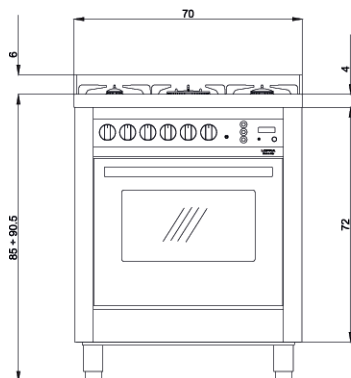

ITEM CODE: 41110090
EAN CODE: 8022389008455

Technical drawing (cm):