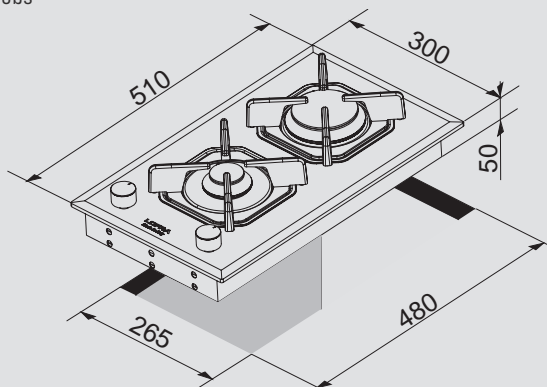

HGN310

Hob

- flat edge
- 1 gas burner
- Gas-Stop safety device
- frontal control knobs

HDS690

HDS640

Technical drawing (mm):

MERCURIO 60

SIDE CONTROL KNOBS