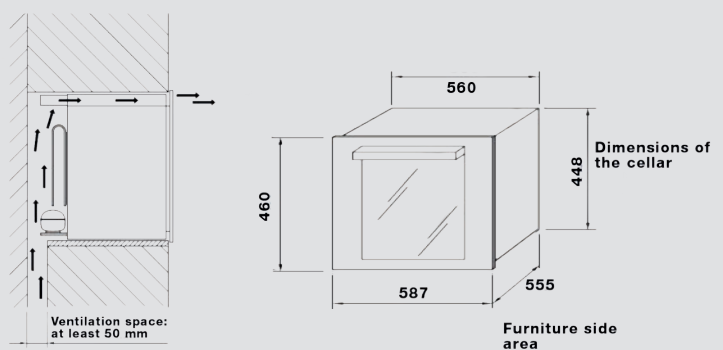

Wine Coolers

- capacity: 24 bottles
- wooden shelves: 3
- power installed: 62 W
- internal micro-ventilation
- cooling system: Compressor (CFC-free)
- refrigerant gas: R600a
- electronic thermostat
- internal LED light

Dimensions (cm - WxDxH): 44.8x56x55.5

Color: Stainless Steel

Finish: Stainless Steel

Technical drawing (mm):