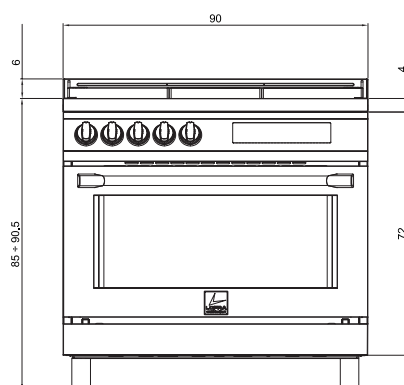

ITEM CODE: 60060068
EAN CODE: 8022389021294

Technical drawing (cm):