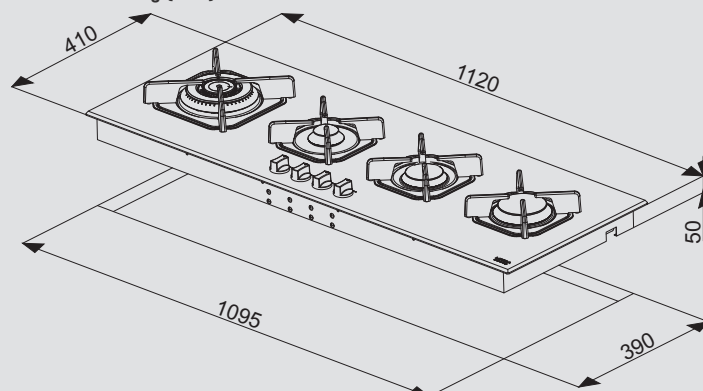

Technical drawing (mm):