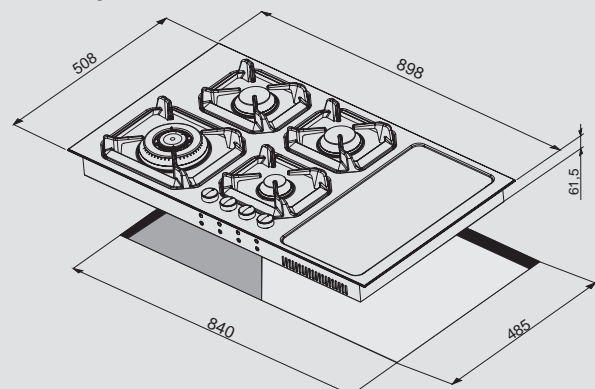

Technical drawing (mm):