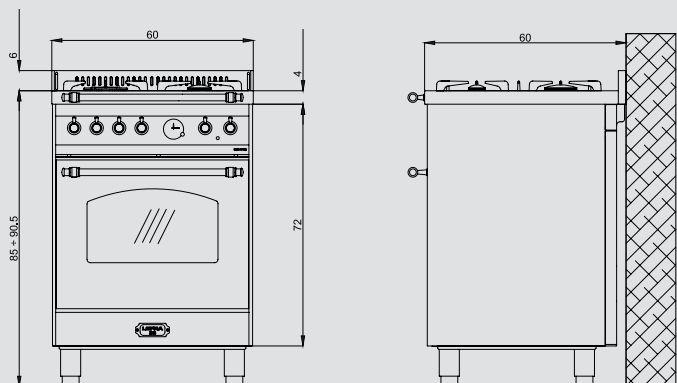

Technical drawing (cm):