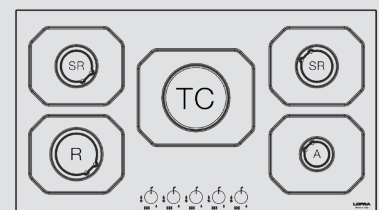

Hob

- flat edge
- 5 gas burners (1 triple crown)
- Gas-Stop safety device
- frontal control knobs

Dimensions (cm - WxD): 90x50

Color: Black Matt

Finish: Brass

Also available with bronze or chrome finish

Burner Type	Max. Input (kW)
A	1,00
SR	1,75
R	3,00
TRIPLE CROWN	3,90