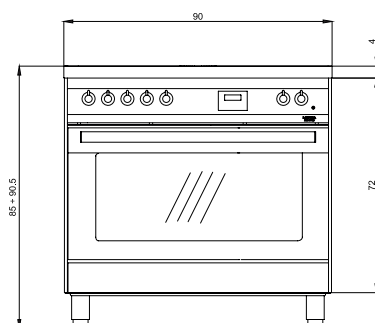

ITEM CODE: 60060079
EAN CODE: 8022389021492

Technical drawing (cm):