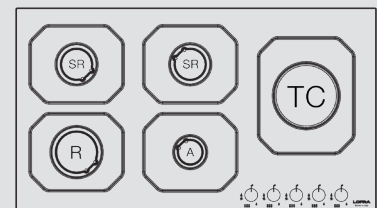

Hob

- flat edge
- thickness 0.7 mm
- stainless steel Aisi 304
- 5 gas burners (1 triple crown RH)
- Gas-Stop safety device
- frontal control knobs

Dimensions (cm - WxD): 90x50

Color: Steel

Finish: Stainless Steel

Burner Type	Max. Input (kW)
A	1,00
SR	1,75
R	3,00
TRIPLE CROWN	3,90