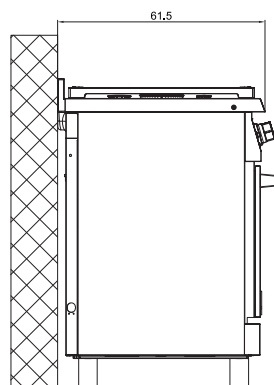

ANMG96WMFT/AEO

ITEM CODE: 60060056
EAN CODE: 8022389021034

ABPG96WMFT/AEO

ITEM CODE: 60060069
EAN CODE: 8022389021300

ABIG96WMFT/AEO

ITEM CODE: 60060068
EAN CODE: 8022389021294

Technical drawing (cm):

**BUILD
UP YOUR
KITCHEN
LIFE**