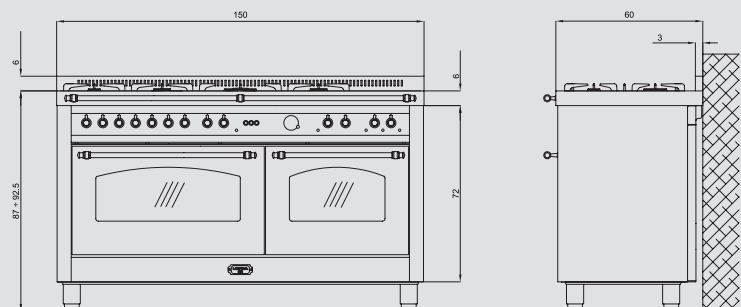

Technical drawing (cm):

“Easy To Clean” blue enamelling
Cooling Fan

Power absorbed: 8.150 W
Gas consumption: 16,75 kW