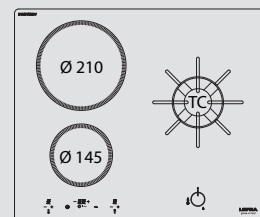

Hob

- induction/gas
- 1 triple crown gas
- 3 cooking zones
- child lock
- timer
- frontal control knobs
- control knob
- power indicator
- residual heat indicator light

Dimensions (cm - WxD): 60x50

Color: Black Glass

Burner Type	Max. Input (kW)	Ø Zone (mm)	Max. Input (W)	Booster (W)
TRIPLE CROWN	3,90	145	1200	1600
		210	1500	2000