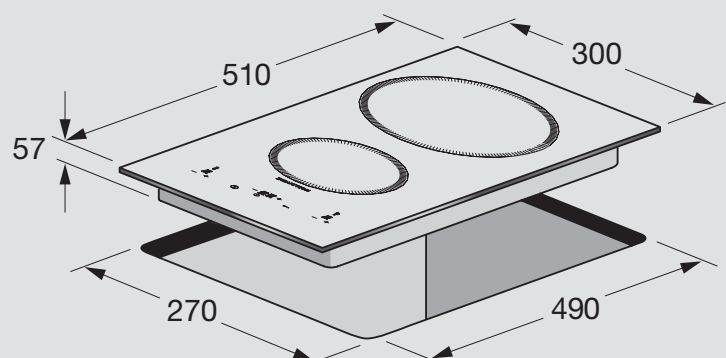

Hob

- induction
- 2 cooking zones
- child lock
- timer
- frontal control knobs
- power indicator
- residual heat indicator light

Dimensions (cm - WxD): 30x50

Color: Black Glass

Ø Zone (mm)	Max. Input (W)	Booster (W)
145	1200	1600
210	1500	2000

Technical drawing (mm):