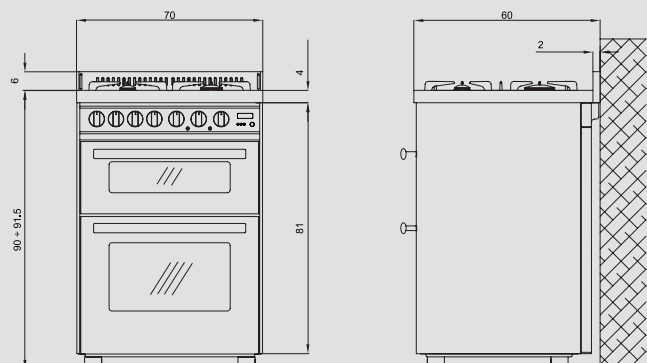

Technical drawing (cm):