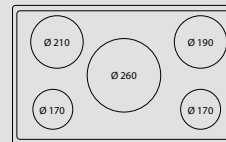

Hob

- induction
- 5 booster cooking zones
- child lock
- residual heat indicator light
- limiter to 7400W

Dimensions (cm - WxDxH): 90x60x85 - 90,5

Color: Black Matt

Finish: Brass

Adjustable metal feet

Also available with bronze or chrome finish