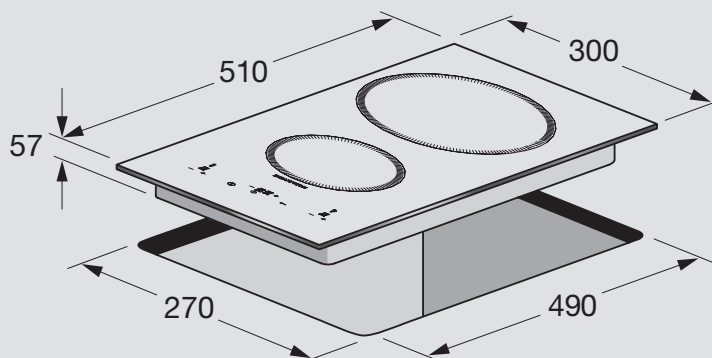

Hob

- vitroceramic
- 2 cooking zones
- power indicator
- residual heat indicator light
- frontal control knobs
- timer
- child lock

Dimensions (cm - WxD): 30x50

Color: Black Glass

Ø Zone (mm)	Max. Input (W)
145	1200
180	1800

Technical drawing (mm):