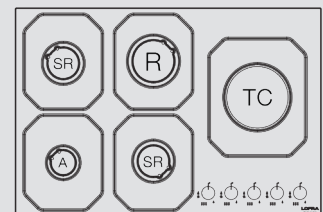

URANO 75

HOBBS

HLS7B0

HLS7D0

ITEM CODE: 29220212
EAN CODE: 8022389011936

ITEM CODE: 29220213
EAN CODE: 8022389011950

HOBBS

HLS7B0

Hob

- flat edge
- thickness 0.7 mm
- stainless steel Aisi 304
- 5 gas burners (1 triple crown LH)
- Gas-Stop safety device
- frontal control knobs

Dimensions (cm - WxD): 75x50

Color: Steel

Finish: Stainless Steel

Burner Type	Max. Input (kW)
A	1,00
SR	1,75
R	3,00
TRIPLE CROWN	3,90

HLS7D0

Hob

- flat edge
- thickness 0.7 mm
- stainless steel Aisi 304
- 5 gas burners (1 triple crown LH)
- Gas-Stop safety device
- frontal control knobs

HLS7B0

HLS7D0

Technical drawing (mm):