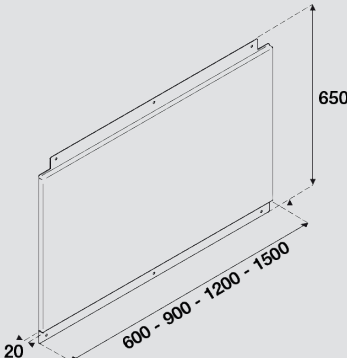

AVAILABLE DIMENSIONS:

MODEL	DIMENSIONS	ITEM CODE	EAN CODE
Professional 90:	90x65	21502804	8022389135915
Professional 120:	120x65	21503024	8022389013589

Dimensions (cm - WxDxH): 90x65/120x65
Color: Stainless Steel
Finish: Stainless Steel

Technical drawing (mm):