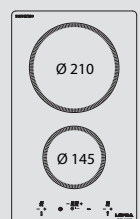

- induction
- 2 cooking zones
- child lock
- timer
- frontal control knobs
- power indicator
- residual heat indicator light

Dimensions (cm - WxD): 30x50

Color: Black Glass

Ø Zone (mm)	Max. Input (W)	Booster (W)
145	1200	1600
210	1500	2000