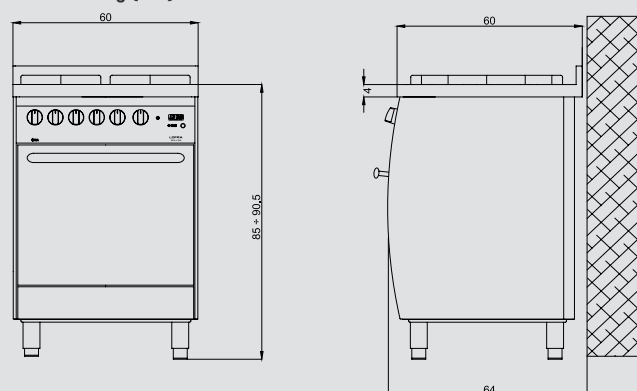

C66MF/C

Oven

- multifunction electric oven
- 9 cooking programs
- 72 l gross capacity
- internal dimensions (cm - WxDxH): 47,9x40x36,9
- max temperature: 240°
- electric grill
- digital programmer
- telescopic shelves support

Power absorbed: 2.600 W

Gas consumption: 9,35 kW

Technical drawing (cm):