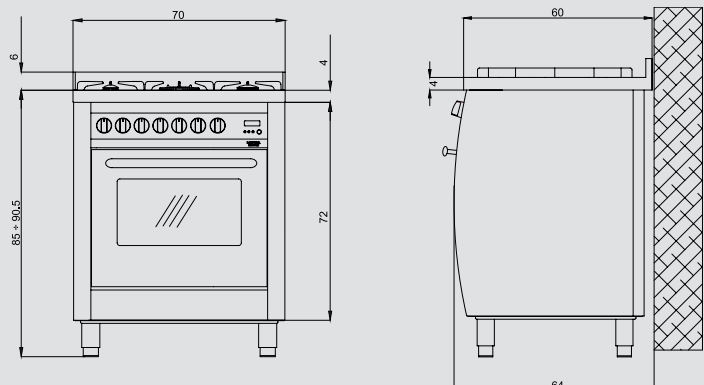

C76MF/C

Oven

- multifunction electric oven
- 9 cooking programs
- 72 l gross capacity
- internal dimensions (cm - WxDxH): 47,9x40x36,9
- max temperature: 240°
- electric grill
- digital programmer
- telescopic shelves support

Power absorbed: 2.600 W
Gas consumption: 12,15 kW

Technical drawing (cm):