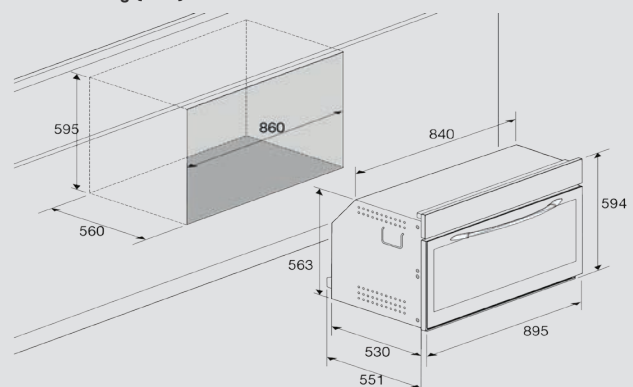

Cooling Fan

Optional:

- rotisserie

Technical drawing (mm):