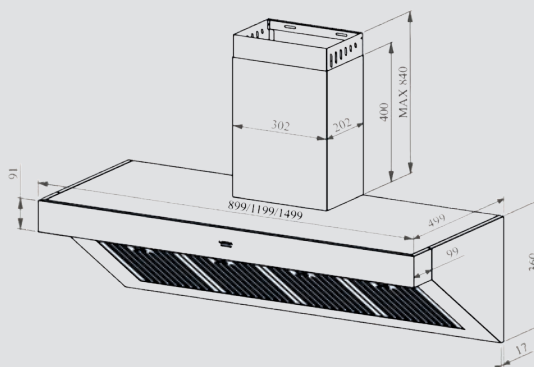

Hood

- halogen spotlights 4x20 Watt
- tangential motor 800 m3/h
- 3 extraction speeds
- 4 metal grease filter
- 2 active carbon filter
- touch control
- remote control

Dimensions (cm - WxDxH): 120x50

Color: Stainless Steel

Finish: Stainless Steel

Technical drawing (mm):