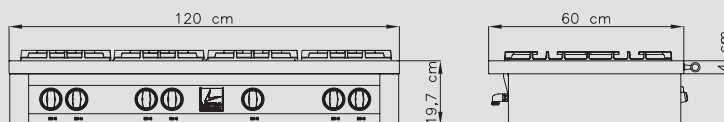

PROFESSIONAL 120

TAS126/7

ITEM CODE: 29230606
EAN CODE: 8022389018928

Hob

- brushed steel finish
- 7 gas brass burners (2 Dual crowns)
- Gas-Stop safety device

Dimensions (cm - WxDxH): 120x60x20

Color: Steel

Finish: Stainless Steel

Burner Type	Max. Input (kW)
A	1,00
SR	1,75
R	3,00
DUAL 125 MM	3,90
DUAL 145 MM	4,50

Technical drawing (cm):

RANGE TOPS