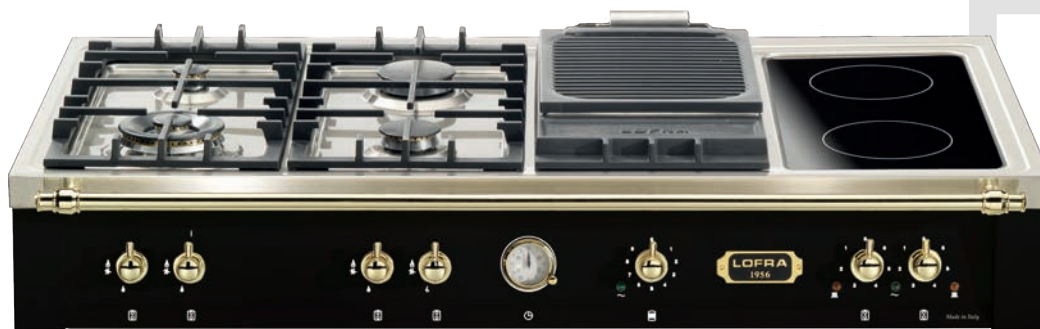

Color: Ivory

Finish: Brass

Also available with bronze or chrome finish

Burner Type	Max. Input (kW)
A	1,00
SR	1,75
R	3,00
DUAL 125 MM	3,90

Technical drawing (cm):

AVAILABLE COLORS

TRNM126/4BC

ITEM CODE: 29230608
EAN CODE: 8022389018638