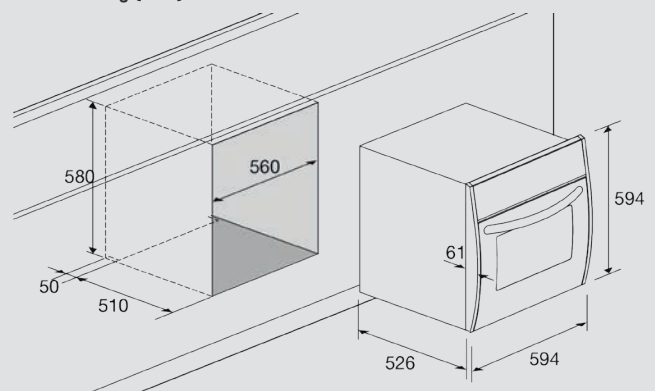

Cooling Fan

1. Optional:
2. rotisserie

Dimensions (cm - WxDxH): 60x55x60

Color: Black Glass

Finish: Stainless Steel

Technical drawing (mm):