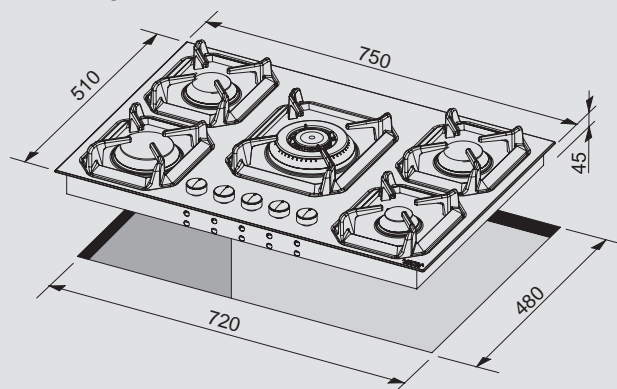

Dimensions (cm - WxD): 70x50

Color: Black Matt

Finish: Brass

Also available with bronze or chrome finish

Burner Type	Max. Input (kW)
A	1,00
SR	1,75
R	3,00
TRIPLE CROWN	3,90

Technical drawing (mm):

AVAILABLE COLORS