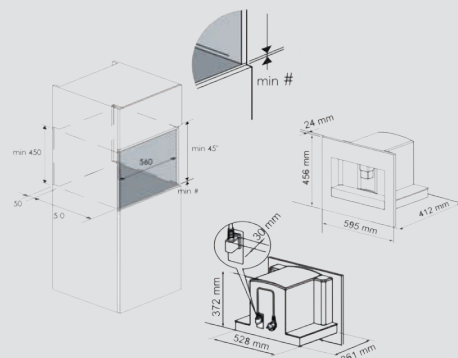

Technical drawing (mm):