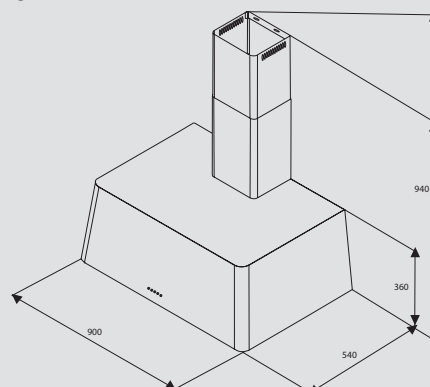

Hood

- stainless steel filter holder
- stainless steel chimney
- mechanical push-button panel
- 600m³/h motor class A
- led spotlights
- aluminium filters

Dimensions (cm - WxDxH): 90x50

Color: Black Matt

Finish: Stainless Steel

Technical drawing (mm):