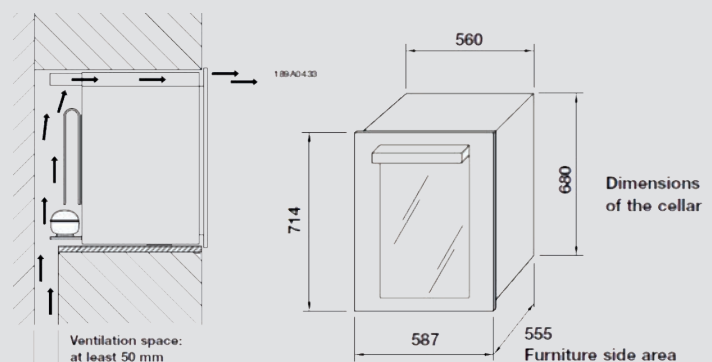

Wine Coolers

- capacity: 36 bottles (max. 46)
- wooden shelves: 5
- power installed: 65 W
- internal micro-ventilation
- cooling system: Compressor (CFC-free)
- refrigerant gas: R600a
- electronic thermostat
- double temperature: optional
- internal LED light

Dimensions (cm - WxDxH): 68x56x55.5

Color: Black Matt

Finish: Brass

Technical drawing (mm):