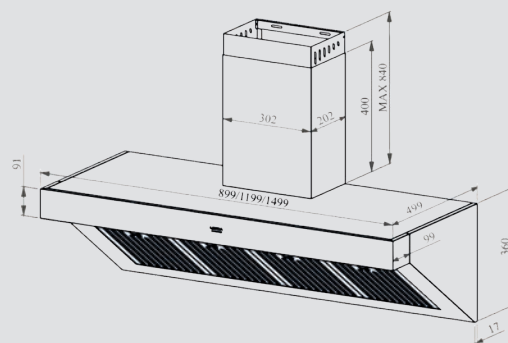

Dimensions (cm - WxDxH): 90x50

Color: Stainless Steel

Finish: Stainless Steel

Technical drawing (mm):

ELISIR 120

HOODS

ITEM CODE: 29200835
EAN CODE: 8022389014326

Hood