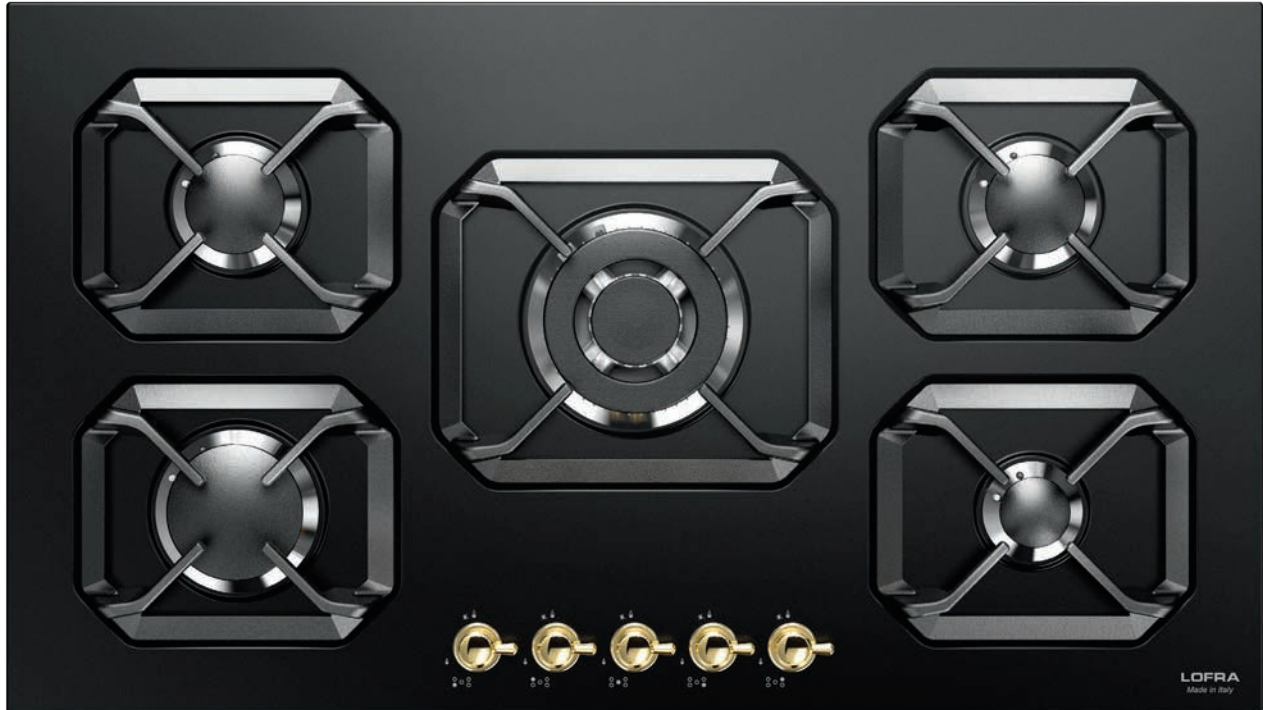

DOLCEVITA 90

HRNM9A0

ITEM CODE: 29230228
EAN CODE: 8022389011998

Hob

- flat edge
- 5 gas burners (1 triple crown)
- Gas-Stop safety device
- frontal control knobs

Dimensions (cm - WxD): 90x50

Color: Black Matt