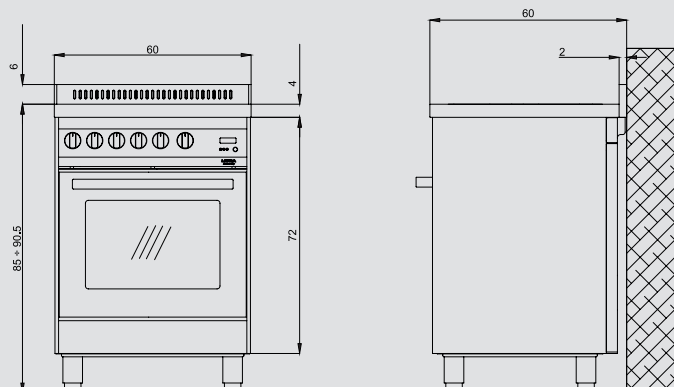

Main Oven

- multifunction electric oven
- 72 l gross capacity
- 9 cooking programs
- internal dimensions (cm - WxDxH): 47,9x40x36x9
- max temperature: 270°
- electric grill
- digital programmer
- digital timer
- telescopic shelves support

	Bottom Heat	Top Heat	Grill	Maxi-Grill	Fan
MULTIFUNCTION ELECTRIC OVEN	1650 W	900 W	1500 W	2400 W	2000 W

Power absorbed: 9.810 W

Technical drawing (cm):