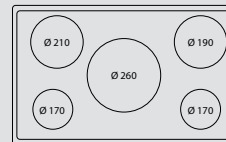

Hob

- 5 cooking zones with booster
- child lock
- residual heating lamp
- removable backguard

Dimensions (cm - WxDxH): 90x60x85 - 90,5

Color: Stainless Steel

Finish: Stainless Steel

Adjustable metal feet

Ø Zone (mm)	Max. Input (W)
170	1400
190	2000
210	3000
260	3000