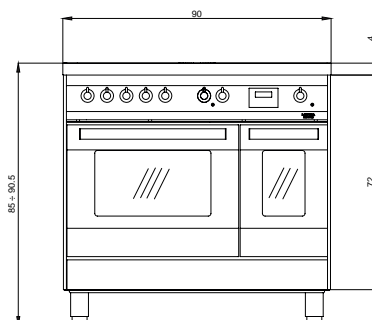

ITEM CODE: 60220059
EAN CODE: 8022389021218

Technical drawing (cm):