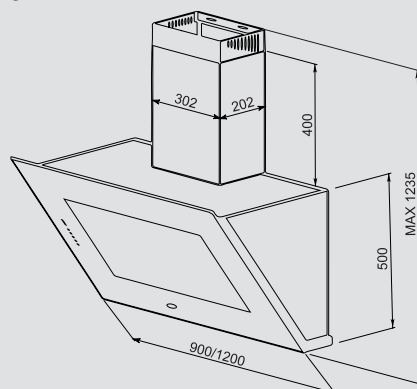

Hood

- halogen spotlights 2x20 Watt
- tangential motor 800m³/h
- 3 extraction speeds
- 1 metal grease filter
- 1 active carbon filter
- touch control
- remote control

Dimensions (cm - WxDxH): 90x50

Color: Black Glass

Finish: Stainless Steel

Technical drawing (mm):