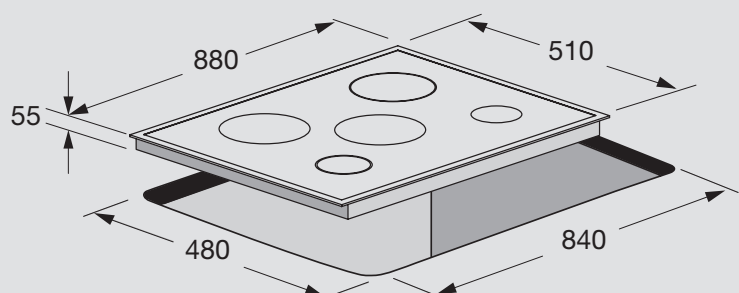

HOBS

Hob

- induction
- 5 cooking zones
- child lock
- timer
- frontal control knobs
- power indicator
- residual heat indicator light

Dimensions (cm - WxD): 90x50

Color: Black Glass

Ø Zone (mm)	Max. Input (W)	Booster (W)
145	1100	1400
210	1400	2000
240	2300	3000

Technical drawing (mm):

VITROCERAMIC HOBS

MAXIMUM PLEASURE AND MINIMUM EFFORT

Available in 30 cm, 60 cm and 90 cm widths, Lofra Vitroc ceramic hobs make your life easier.

They are the ideal solution for those who want to cook with professional appliances, designed to meet different cooking needs and to be adapted to any kitchen design solution.