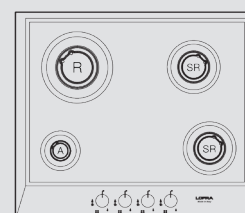

ARTES 60

HDS690

HDS640

ITEM CODE: 2921012
EAN CODE: 8022389008394

ITEM CODE: 2921011
EAN CODE: 8022389008387

HDS690

Hob

- 4 gas burners [1 triple crown]
- Gas-Stop safety device
- frontal control knobs

Dimensions (cm - WxD): 60x50

Color: Steel

Finish: Stainless Steel

Burner Type	Max. Input (kW)
A	1,00
SR	1,75
R	3,00
TRIPLE CROWN	3,90

HDS640

Hob

- 4 gas burners
- Gas-Stop safety device
- frontal control knob

HDS640

Technical drawing (mm):