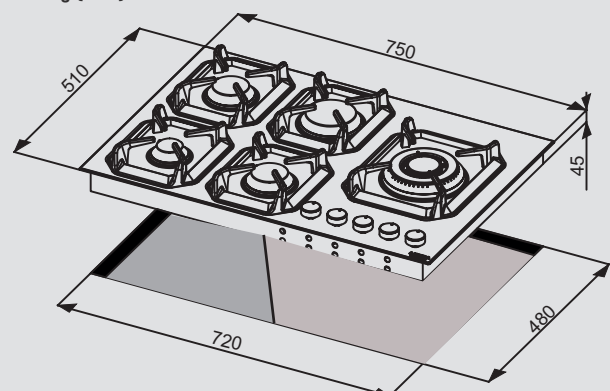

Technical drawing (mm):