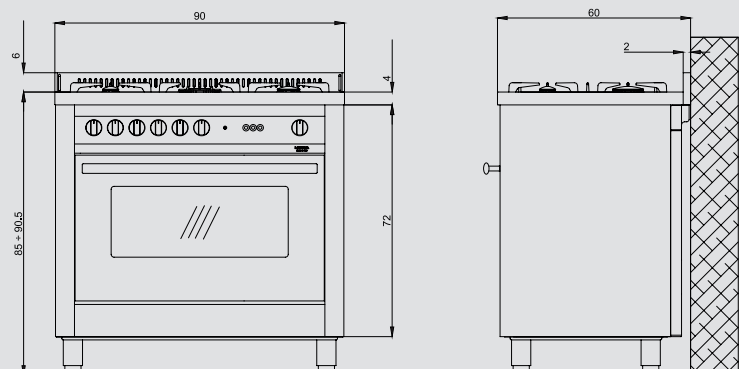

MG96MF/C

Oven

- multifunction electric oven
- 9 cooking programs
- 101 l gross capacity
- internal dimensions [cm - WxDxH]: 67,8x40x37
- max temperature: 250°
- electric grill
- electromechanical timer

Power absorbed: 3.070 W
Gas consumption: 12.15 kW

Technical drawing [cm]: