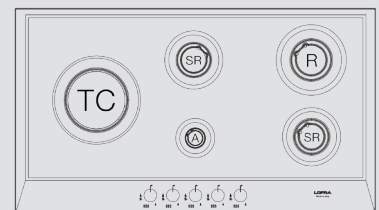

Hob

- 5 gas burners (1 triple crown)
- Gas-Stop safety device
- frontal control knobs

Dimensions (cm - WxD): 90x50

Color: Steel

Finish: Stainless Steel

Burner Type	Max. Input (kW)
A	1,00
SR	1,75
R	3,00
TRIPLE CROWN	3,90