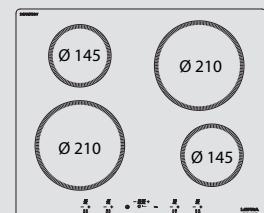

LUNA

HIN603

ITEM CODE: 29210237
EAN CODE: 8022389020877

HIN604

ITEM CODE: 29211102
EAN CODE: 8022389004570

HOBBS

HOBBS

HIN603

Hob

- induction
- 3 cooking zones
- child lock
- timer
- frontal control knobs
- power indicator
- residual heat indicator light

Dimensions (cm - WxD): 60x50
Color: Black Glass

HIN603			HIN604		
Ø Zone (mm)	Max. Input (W)	Booster (W)	Ø Zone (mm)	Max. Input (W)	Booster (W)
145	1100	1400	145	1200	1600
210	1400	2000	210	1500	2000
240	2300	3000			

HIN603

HIN604

HIN604

Hob

- induction
- 4 cooking zones
- child lock
- timer
- frontal control knobs
- power indicator
- residual heat indicator light

Technical drawing (mm):