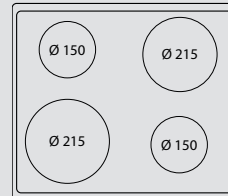

Color:

- Black Matt - RNM66MFT/4i
- Ivory - RBI66MFT/4i

Finish: Brass

Adjustable metal feet

Also available with bronze or chrome finish