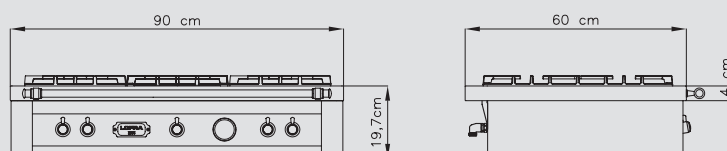

Technical drawing (cm):