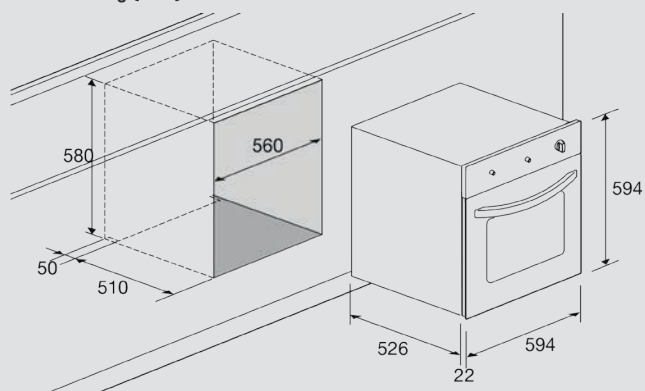

Cooling Fan

Technical drawing (mm):