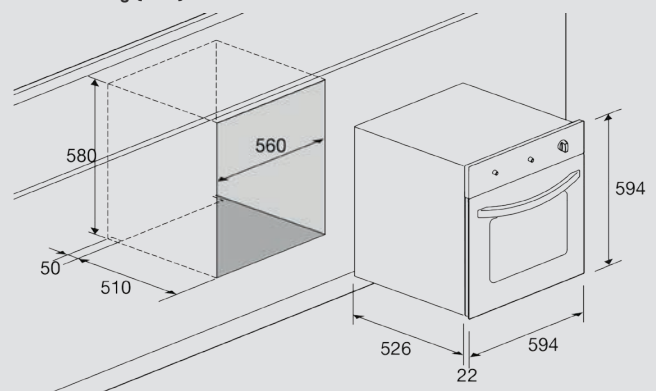

Cooling Fan

Technical drawing (mm):