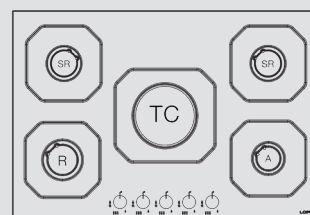

Hob

- flat edge
- 5 gas burners (1 triple crown)
- Gas-Stop safety device
- frontal control knobs

Dimensions (cm - WxD): 75x50

Color: Black Glass

Finish: Stainless Steel

Burner Type	Max. Input (kW)
A	1,00
SR	1,75
R	3,00
TRIPLE CROWN	3,90