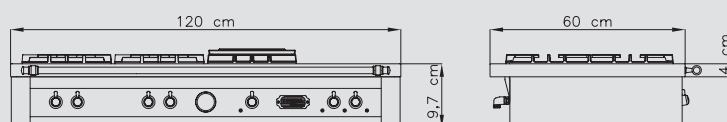

Technical drawing (cm):