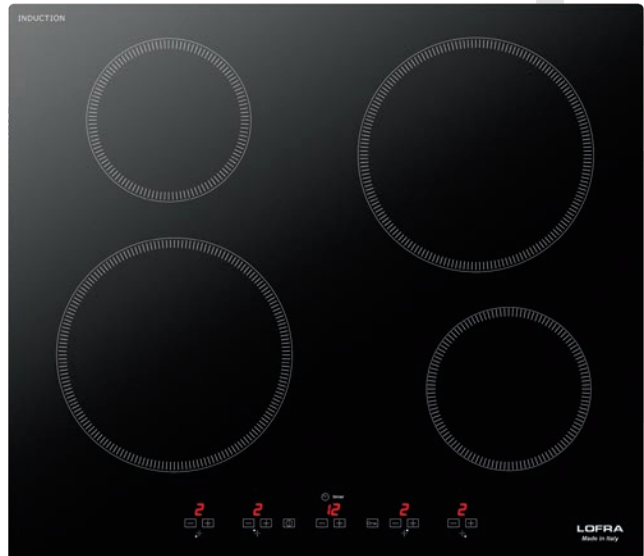

ITEM CODE: 29210237
EAN CODE: 8022389020877

HIN604