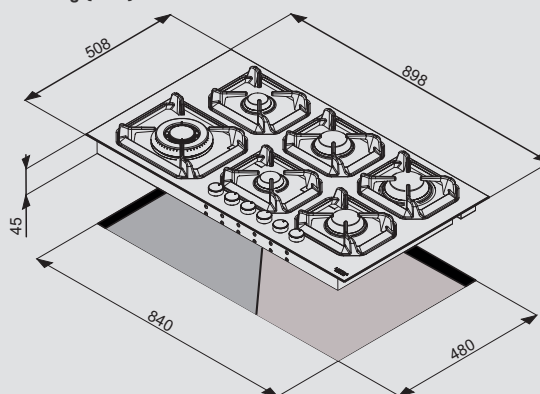

Technical drawing (mm):