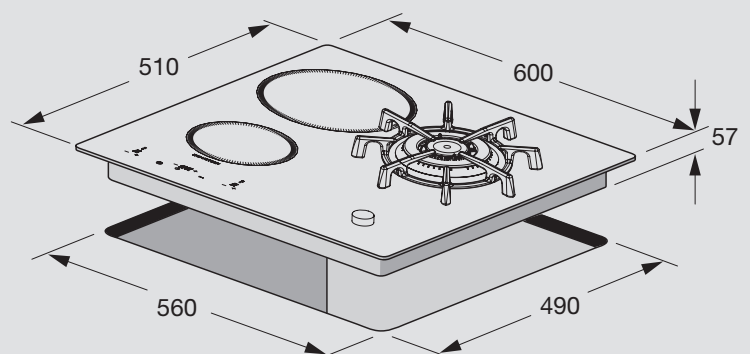

Technical drawing (mm):