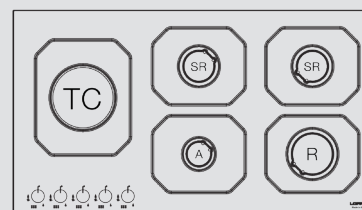

Hob

- flat edge
- thickness 0.7 mm
- stainless steel Aisi 304
- 5 gas burners (1 triple crown LH)
- Gas-Stop safety device
- frontal control knobs

Dimensions (cm - WxD): 90x50

Color: Steel

Finish: Stainless Steel

Burner Type	Max. Input (kW)
A	1,00
SR	1,75
R	3,00
TRIPLE CROWN	3,90