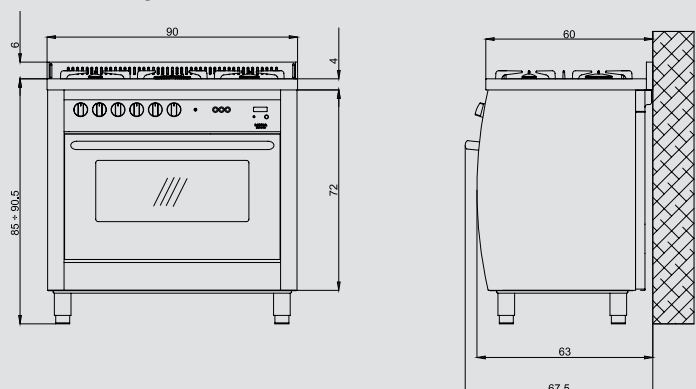

CG96MF/C

Oven

- multifunction electric oven
- 9 cooking programs
- 101 l gross capacity
- internal dimensions (cm - WxDxH): 67,8x40x37
- max temperature: 250°
- electric grill
- digital programmer
- telescopic shelves support

Power absorbed: 3.070 W

Gas consumption: 12,15 kW

Technical drawing (cm):