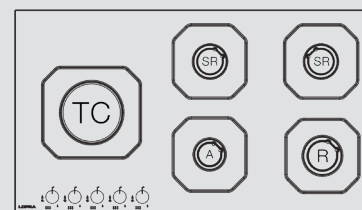

Hob

- flat edge
- 5 gas burners (1 triple crown LH)
- Gas-Stop safety device
- frontal control knobs

Dimensions (cm - WxD): 90x50

Color: Black Glass

Finish: Stainless Steel

Burner Type	Max. Input (kW)
A	1,00
SR	1,75
R	3,00
TRIPLE CROWN	3,90