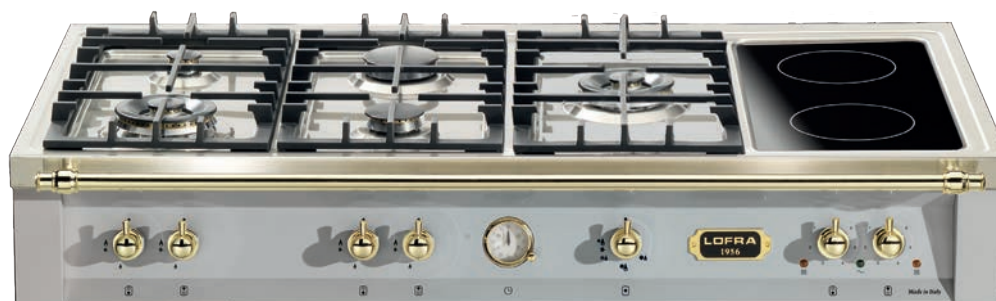

TRS126/5C

ITEM CODE: 29230612
EAN CODE: 8022389018201

RANGE TOPS

RANGE TOPS