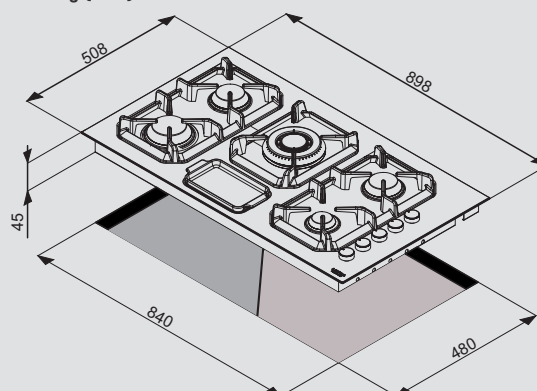

Technical drawing (mm):