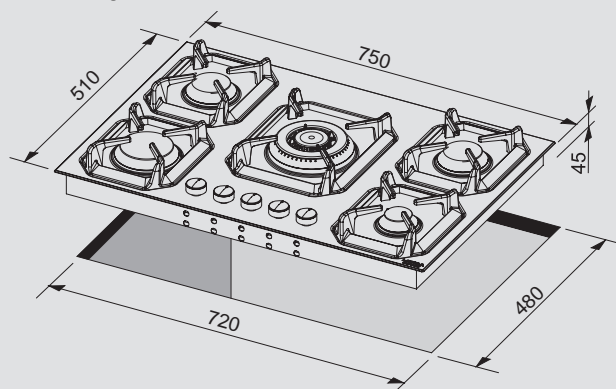

Technical drawing (mm):