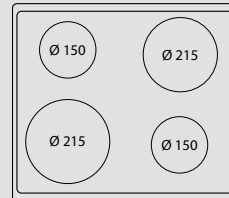

Hob

- induction
- 4 booster cooking zones
- child lock
- residual heat indicator light

Dimensions (cm - WxDxH): 60x60x85 - 90,5

Color: Stainless Steel

Finish: Stainless Steel

Adjustable metal feet