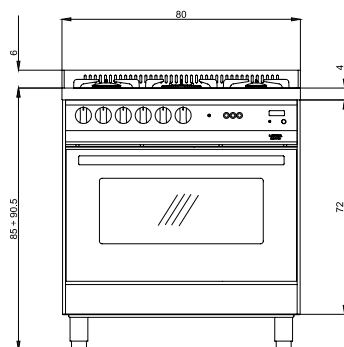

ITEM CODE: 60050003
EAN CODE: 8022389008752

Technical drawing (cm):