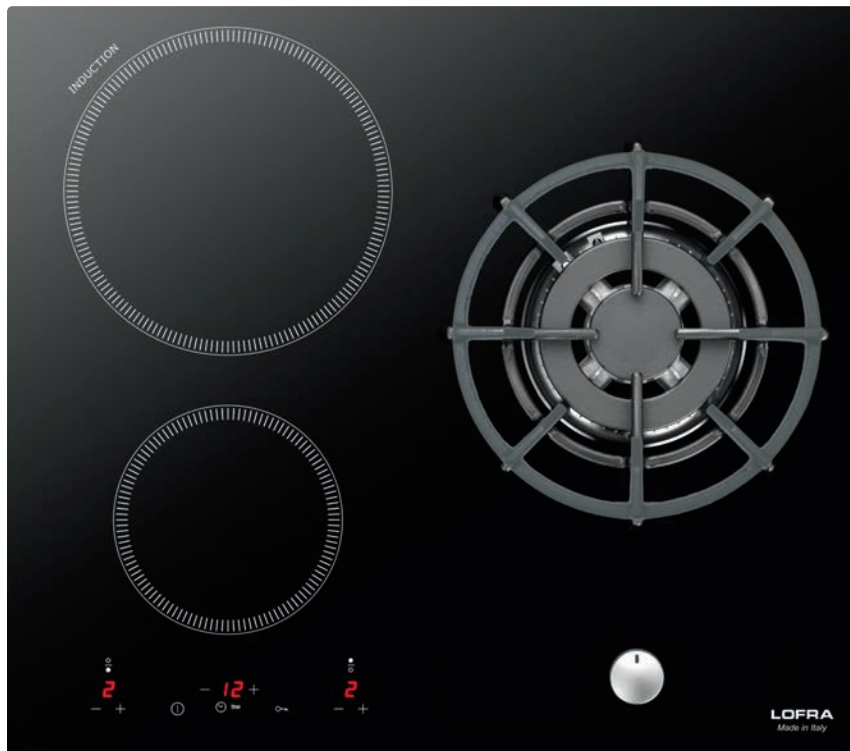

HIN603

Hob

- induction
- 3 cooking zones
- child lock
- timer
- frontal control knobs
- power indicator
- residual heat indicator light

Dimensions (cm - WxD): 60x50
Color: Black Glass

HIN603			HIN604		
Ø Zone (mm)	Max. Input (W)	Booster (W)	Ø Zone (mm)	Max. Input (W)	Booster (W)
145	1100	1400	145	1200	1600
210	1400	2000	210	1500	2000
240	2300	3000			

HIN603

HIN604

HIN604

Hob

- induction
- 4 cooking zones
- child lock
- timer
- frontal control knobs
- power indicator
- residual heat indicator light

Technical drawing (mm):

LUNA

HIN612

Technical drawing (mm):

VITROCERAMIC HOBS

MAXIMUM PLEASURE AND MINIMUM EFFORT

Available in 30 cm, 60 cm and 90 cm widths, Lofra Vitroc ceramic hobs make your life easier.

They are the ideal solution for those who want to cook with professional appliances, designed to meet different cooking needs and to be adapted to any kitchen design solution.