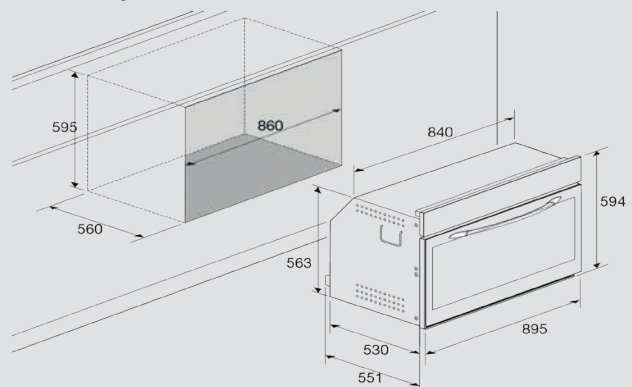

Dimensions (cm - WxDxH): 90x55x60

Color:Color: Black Glass/White Glass

Finish: Stainless Steel

Cooling Fan

Optional:

- rotisserie

Technical drawing (mm):

GEMMA 90