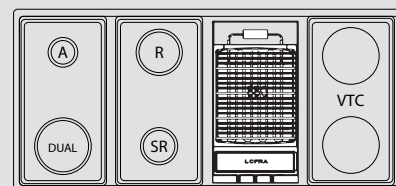

Hob

- brushed steel finish
- 4 gas brass burners (1 Dual crown)
- Gas-Stop safety device
- 1 BBQ
- 1 two-zone glass ceramic plate

Dimensions (cm - WxDxH): 120x60x20

Color: Ivory

Finish: Brass

Also available with bronze or chrome finish

Burner Type	Max. Input (kW)
A	1,00
SR	1,75
R	3,00
DUAL 125 MM	3,90