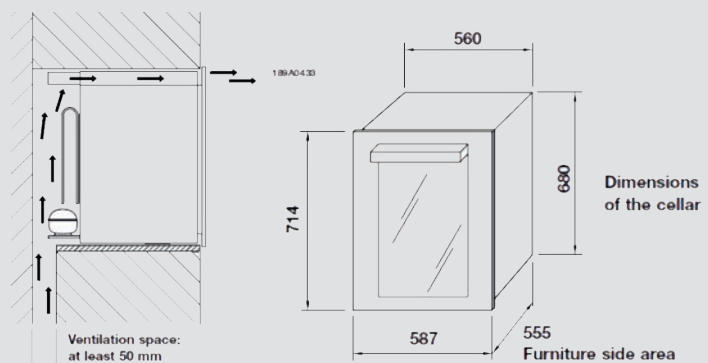

Wine Coolers

- capacity: 36 bottles
- wooden shelves: 3
- power installed: 62 W
- internal micro-ventilation
- cooling system: Compressor (CFC-free)
- refrigerant gas: R600a
- electronic thermostat
- internal LED light

Dimensions (cm - WxDxH): 68x56x55.5

Color: Stainless Steel

Finish: Stainless Steel

Technical drawing (mm):