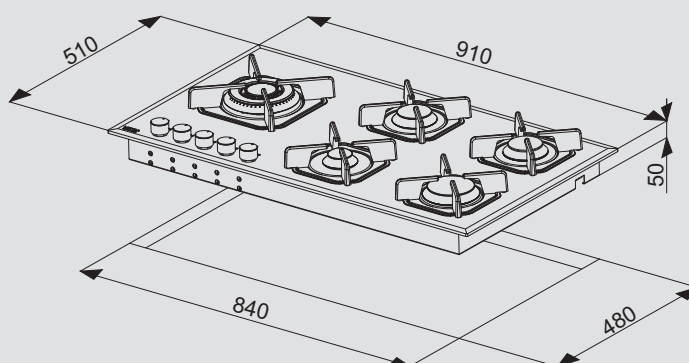

Technical drawing (mm):