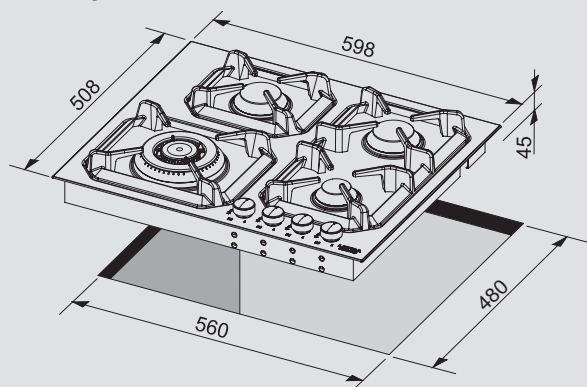

Technical drawing (mm):