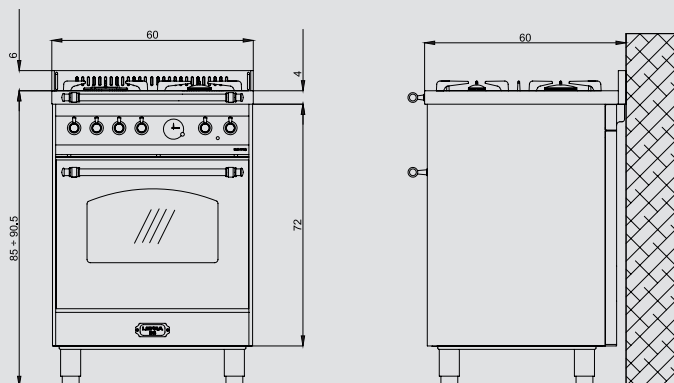

Technical drawing (cm):

Model	Finish	Item Code	EAN Code
RNM66GVGT/Ci	Bronze	41020103	8022389019161
	Chrome	41020108	8022389021690
RS66GVGT/Ci	Bronze	41020107	8022389020679
	Chrome	41020106	8022389020686