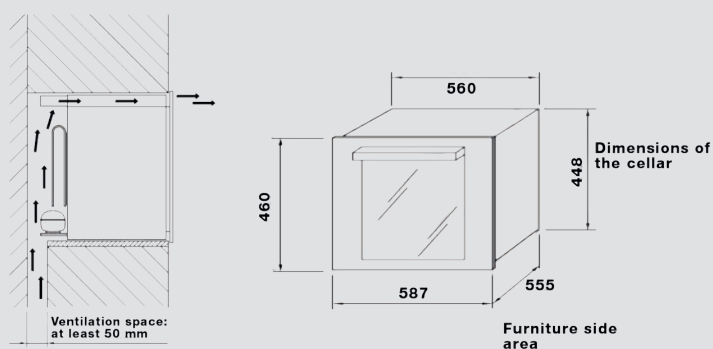

Dimensions (cm - WxDxH): 44.8x56x55.5

Color: Black Matt

Finish: Brass

Technical drawing (mm):

AVAILABLE COLORS

ZBRB124T

ITEM CODE: 52160328
EAN CODE: 8022389020969

ZBRS24T