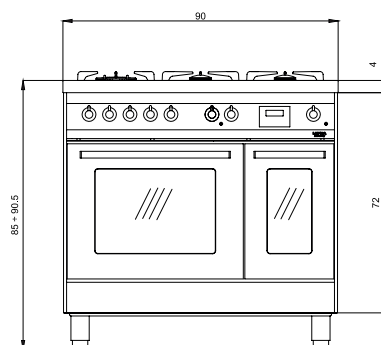

ITEM CODE: 60220058
EAN CODE: 8022389021201

Technical drawing (cm):