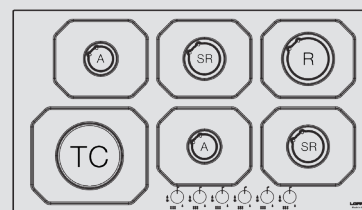

Hob

- flat edge
- thickness 0.7 mm
- stainless steel Aisi 304
- 6 gas burners (1 triple crown)
- Gas-Stop safety device
- frontal control knobs

Dimensions (cm - WxD): 90x50

Color: Steel

Finish: Stainless Steel

Burner Type	Max. Input (kW)
A	1,00
SR	1,75
R	3,00
TRIPLE CROWN	3,90