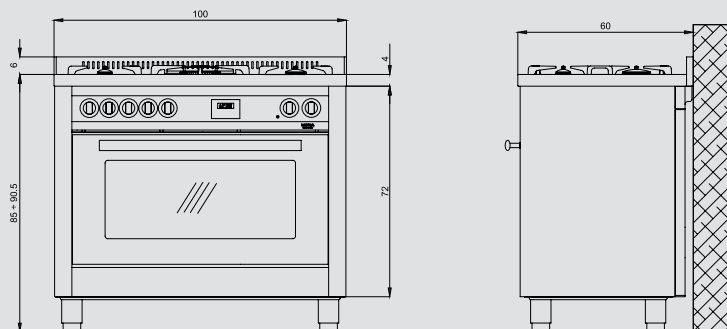

Technical drawing (cm):