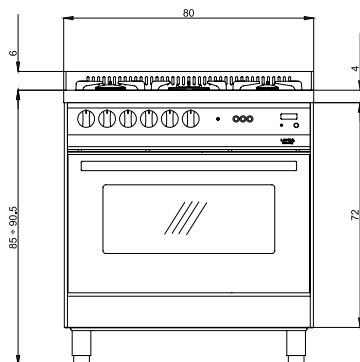

ITEM CODE: 41050075
EAN CODE: 8022389008509

Technical drawing (cm):