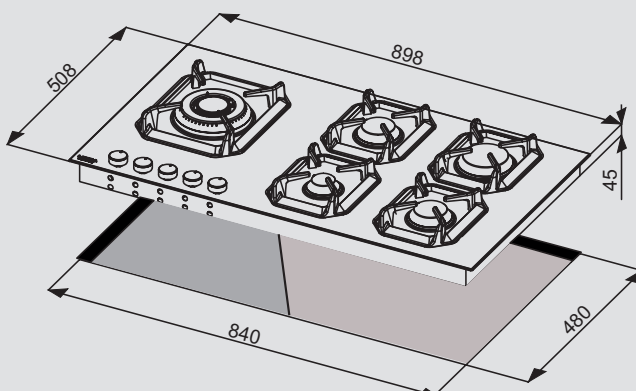

Technical drawing (mm):