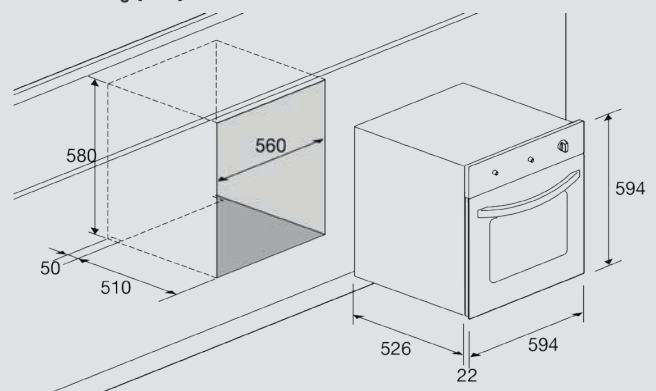

Dimensions (cm - WxDxH): 60x55x60

Color: Black Matt

Finish: Brass

Also available with bronze or chrome finish

Cooling Fan

Optional:

- rotisserie

Technical drawing (mm):