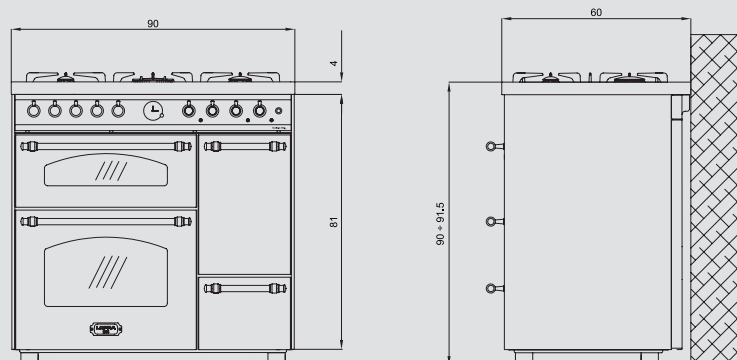

Technical drawing (cm):

DOLCEVITA

DOLCEVITA 90

ELECTRIC OVEN

RNMG96MFT/Ci

ITEM CODE: 60060037
EAN CODE: 8022389009773

Hob

- brushed steel
- 5 gas burners (1 triple crown)
- Gas-Stop safety device