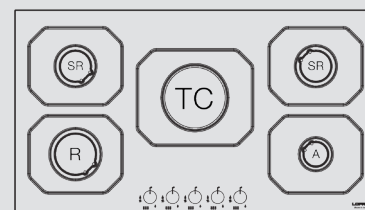

Hob

- flat edge
- thickness 0.7 mm
- stainless steel Aisi 304
- 5 gas burners (1 triple crown)
- Gas-Stop safety device
- frontal control knobs

Dimensions (cm - WxD): 90x50

Color: Steel

Finish: Stainless Steel

Burner Type	Max. Input (kW)
A	1,00
SR	1,75
R	3,00
TRIPLE CROWN	3,90