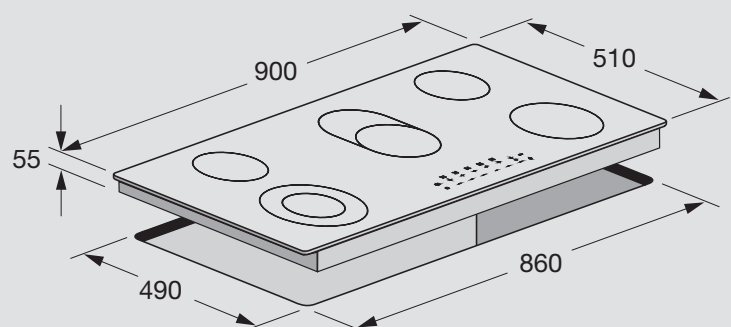

Technical drawing (mm):