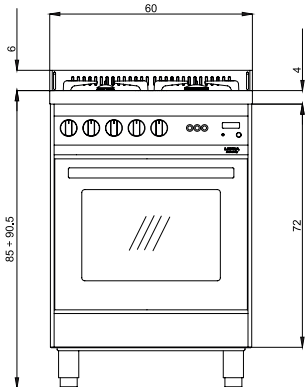

ITEM CODE: 60020030
EAN CODE: 8022389008653

Technical drawing (cm):