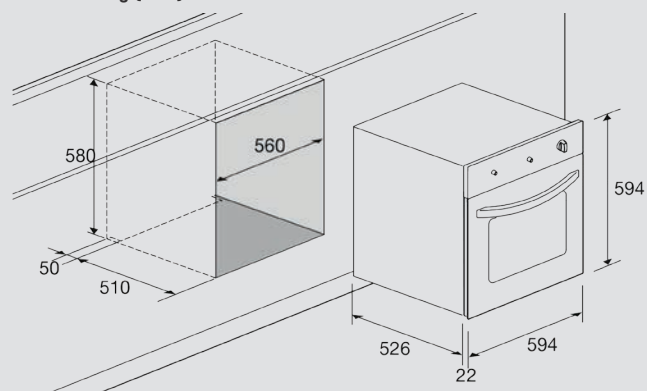

Dimensions (cm - WxDxH): 60x55x60

Color: Black Glass

Finish: Stainless Steel

Cooling Fan

Optional:

- rotisserie

Technical drawing (mm):

AVAILABLE COLORS