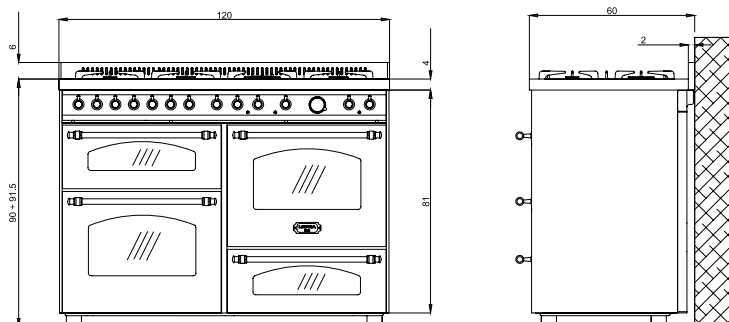

Technical drawing (cm):