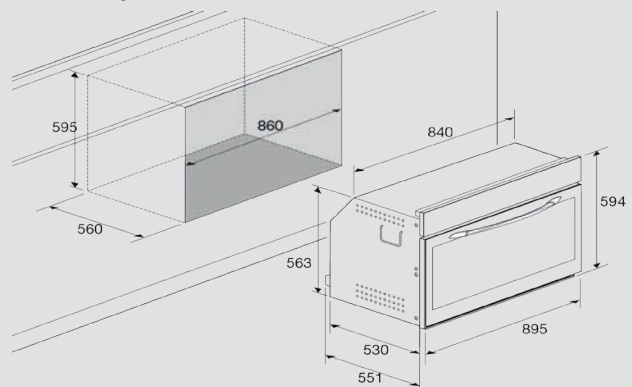

Dimensions (cm - WxDxH): 90x55x60

Color: Stainless Steel/Black Glass

Finish: Stainless Steel

Cooling Fan

Optional:

- rotisserie

Technical drawing (mm):

ONYX