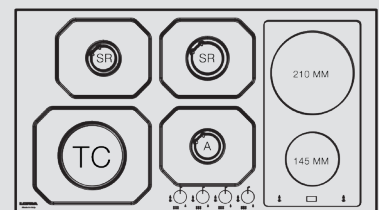

Hob

- flat edge
- thickness 0.7 mm
- stainless steel Aisi 304
- 4 gas burners (1 triple crown)
- Gas-Stop safety device
- frontal control knobs
- domino induction 30
- 1 heating zone 210 mm
- 1 heating zone 145 mm
- power indicator
- residual heat indicator light
- timer
- child lock
- frontal control knobs

Dimensions (cm - WxD): 90x50

Color: Steel

Finish: Stainless Steel

Burner Type	Max. Input (kW)	Ø Zone (mm)	Max. Input (W)	Booster (W)
A	1,00	145	1200	1600
SR	1,75	210	1500	2000
R	3,00			
TRIPLE CROWN	3,90