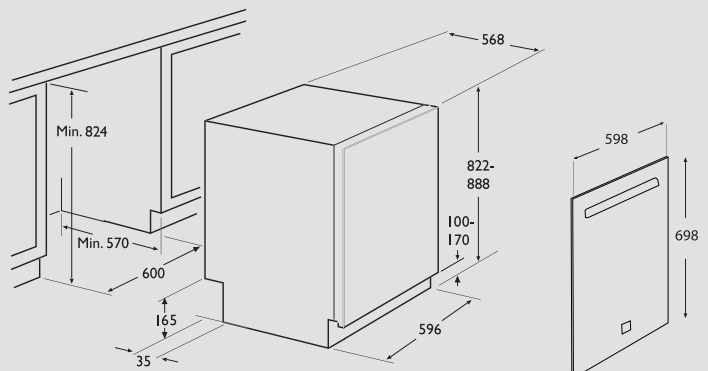

Dimensions (cm - WxDxH): 60x70

Color: Stainless Steel

Finish: Stainless Steel

PROFESSIONAL DOOR KIT

ITEM CODE: 21503104
EAN CODE: 8022389136295

Technical drawing (mm):

DOLCEVITA DOOR KIT FOR DISHWASHER

BLACK MATT