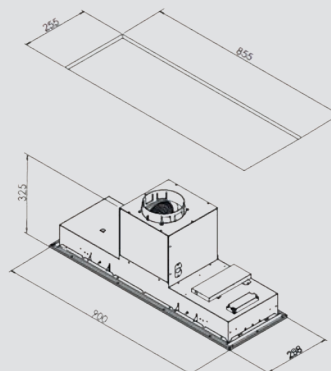

Hood

- led spotlights 4x20 Watt
- tangential motor 800 m3/h
- 3 extraction speeds
- metal grease filter
- 1 active carbon filter

Dimensions (cm - WxDxH): 90x30

Color: Stainless Steel

Finish: Stainless Steel

Technical drawing (mm):