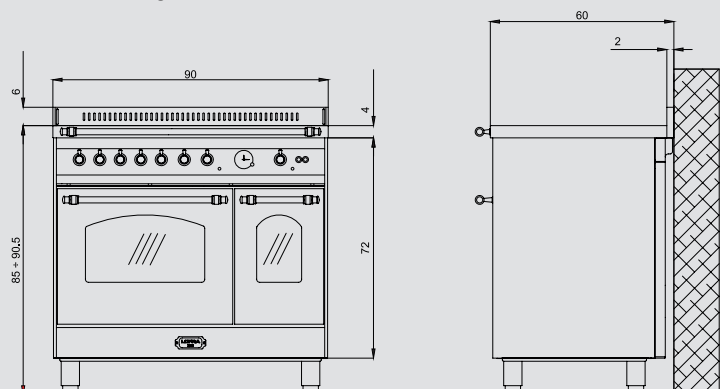

Secondary Oven

- electric static oven
- 35 l gross capacity
- internal dimensions (cm - WxDxH): 23x40,8x36,9
- max temperature: 250°
- electric grill
- rotisserie
- fixed oven guides

“Easy To Clean” blue enamelling
Cooling Fan

Power absorbed: 11.750 W

Technical drawing (cm):