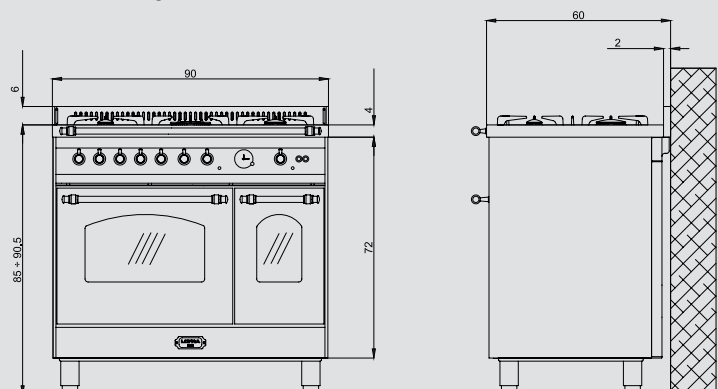

Technical drawing (cm):