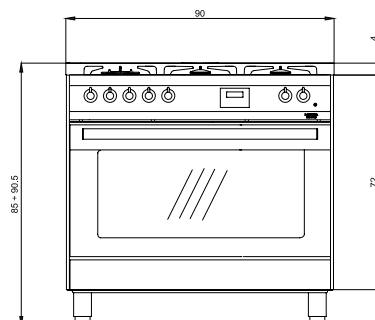

ITEM CODE: 60060074
EAN CODE: 8022389021447

Technical drawing (cm):