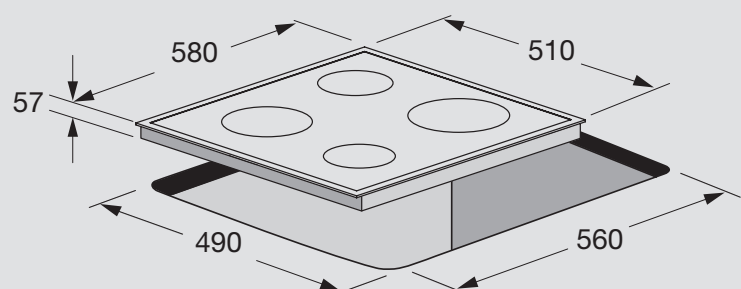

HIN603

HIN604

HIN604

Hob

- induction
- 4 cooking zones
- child lock
- timer
- frontal control knobs
- power indicator
- residual heat indicator light

Technical drawing (mm):

LUNA

HIN612