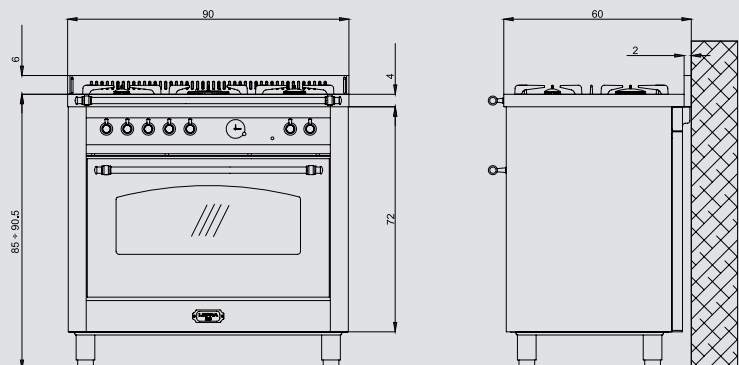

Oven

- multifunction electric oven
- 9 cooking programs
- 101 l gross capacity
- internal dimensions (cm - WxDxH): 67,8x40x37
- max temperature: 270°
- electric grill
- rotisserie
- electronic analogue programmer
- telescopic shelves support

Dimensions (cm - WxDxH): 90x60x85 - 90,5

Color: Black Matt

Finish: Brass

Adjustable metal feet

Also available with bronze or chrome finish

Burner Type	Max. Input (kW)
A	1,10
SR	1,75
R	2,80
TRIPLE CROWN	3,70

	Bottom Heat	Top Heat	Grill	Maxi-Grill	Fan
MULTIFUNCTION ELECTRIC OVEN	1750 W	1000 W	2000 W	3000 W	2500 W

“Easy To Clean” blue enamelling
Cooling Fan

Power absorbed: 3.100 W
Gas consumption: 12,15 kW

Technical drawing (cm):