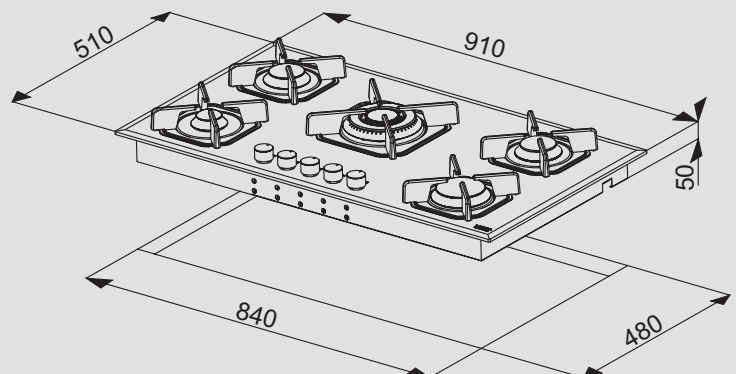

Technical drawing (mm):