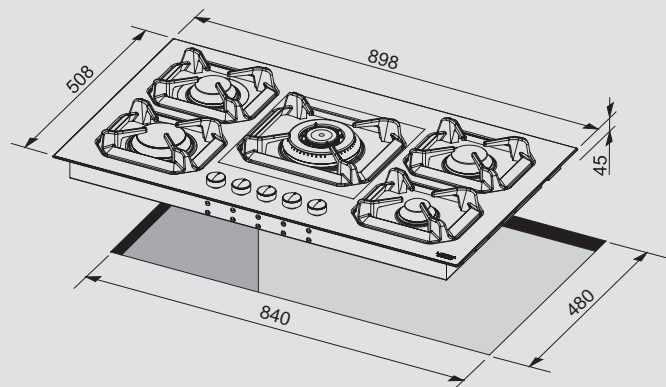

Technical drawing (mm):