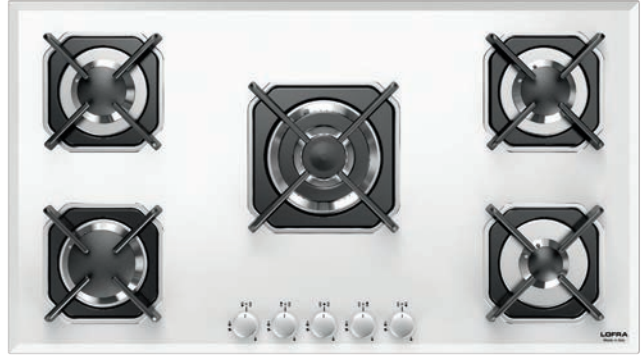

MARTE 90

HGN9EO

HGB9EO

HOBS