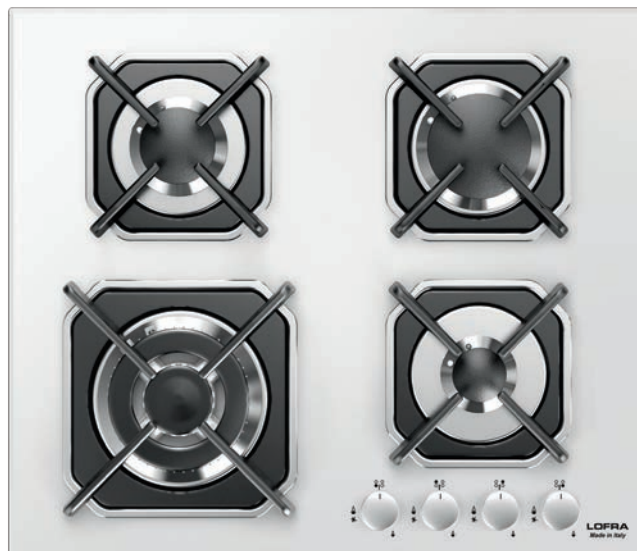

ITEM CODE: 29210233
EAN CODE: 8022389014173

ITEM CODE: 29210235
EAN CODE: 8022389014166

Hob

- flat edge
- 4 gas burners (1 triple crown)
- Gas-Stop safety device
- frontal control knobs

Dimensions (cm - WxD): 60x50