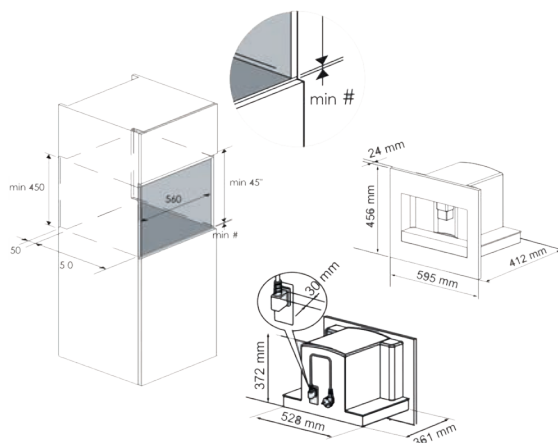

COFFEE MACHINES

COFFEE MACHINES