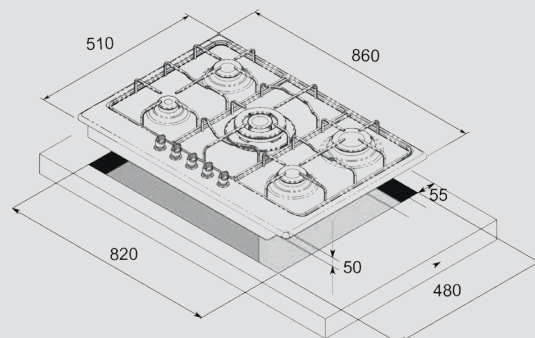

Technical drawing (mm):