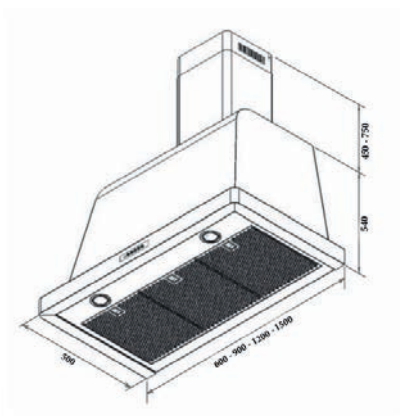

MODEL Dolcevita 90
DIMENSIONS 90x50
ITEM CODE 29200751
EAN CODE 8022389010595

DOLCEVITA

120 & 150 cm

HOODS

Technical drawing (mm):

STAINLESS STEEL

IVORY

RED BURGUNDY