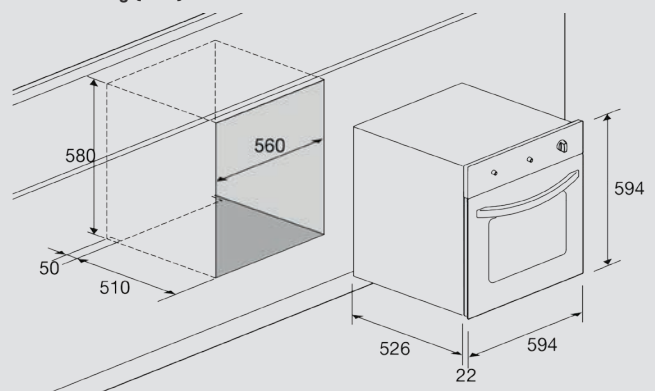

Dimensions (cm - WxDxH): 60x55x60

Color: Black Glass

Finish: Stainless Steel

Cooling Fan

Optional:

- rotisserie

Technical drawing (mm):

AVAILABLE COLORS