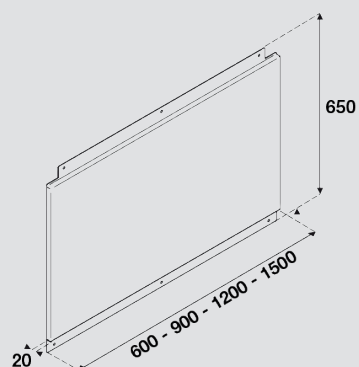

AVAILABLE DIMENSIONS:

MODEL	DIMENSIONS	ITEM CODE	EAN CODE
60 - Bronze Finish:	60x65	21502416	8022389136011
60 - Chrome Finish:	60x65	21502720	8022389016719
60 - Brass Finish:	60x65	21502484	8022389016702
90 - Bronze Finish:	90x65	21502909	8022389136035
90 - Chrome Finish:	90x65	21502415	8022389136028
90 - Brass Finish:	90x65	21502414	8022389135922
120 - Bronze Finish:	120x65	21502751	8022389136059
120 - Chrome Finish:	120x65	21502750	8022389136042
120 - Brass Finish:	120x65	21502749	8022389135908
150 - Brass Finish:	150x65	21503131	8022389136134

Dimensions (cm - WxDxH): 60x65/90x65/120x65/150x65

Color: Stainless Steel

Finish: Brass

Also available with bronze or chrome finish

Technical drawing (mm):