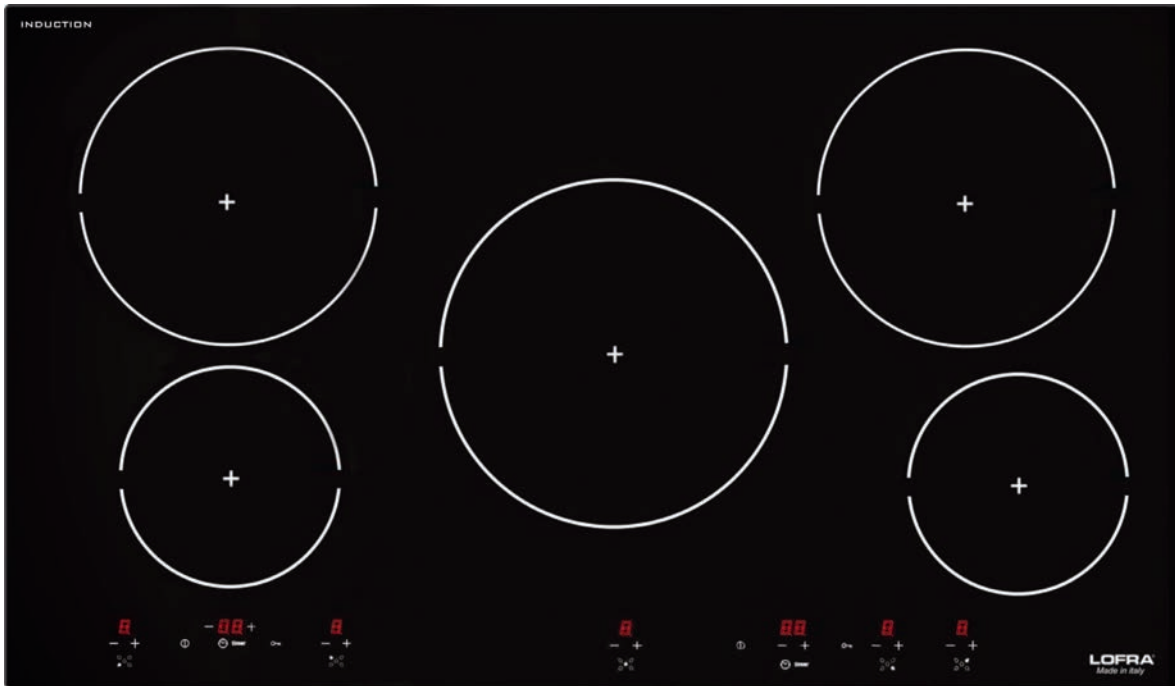

LUNA

HIN905

OBS