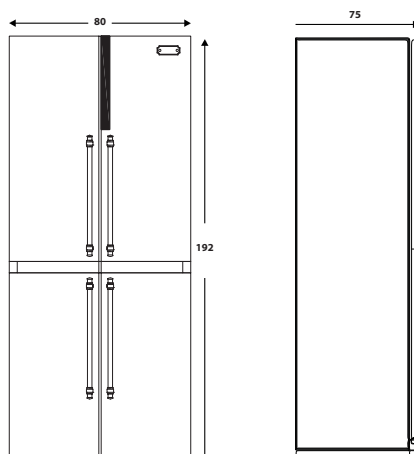

ITEM CODE: 29170009
EAN CODE: 8022389021577

Technical drawing (cm):