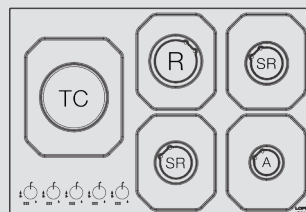

URANO 75

HOBBS

HLS7B0

HLS7D0

ITEM CODE: 29220212
EAN CODE: 8022389011936

ITEM CODE: 29220213
EAN CODE: 8022389011950

HOBBS

HLS7B0

Hob

- flat edge
- thickness 0.7 mm
- stainless steel Aisi 304
- 5 gas burners (1 triple crown LH)
- Gas-Stop safety device
- frontal control knobs

Dimensions (cm - WxD): 75x50

Color: Steel

Finish: Stainless Steel

Burner Type	Max. Input (kW)
A	1,00
SR	1,75
R	3,00
TRIPLE CROWN	3,90

HLS7D0

Hob

- flat edge
- thickness 0.7 mm
- stainless steel Aisi 304
- 5 gas burners (1 triple crown LH)
- Gas-Stop safety device
- frontal control knobs

HLS7B0

HLS7D0

Technical drawing (mm):