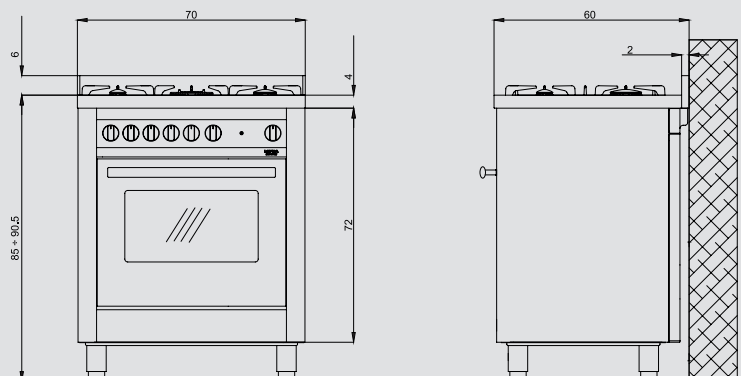

Power absorbed: 2.600 W
Gas consumption: 12.15 kW

Technical drawing (cm):

MAXIMA 80

MG86GV/C

ITEM CODE: 41050081
EAN CODE: 8022389012551

MG86MF/C

ITEM CODE: 60050008
EAN CODE: 8022389012438

Hob