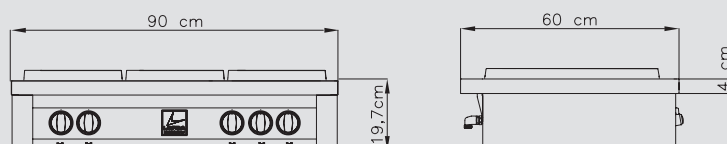

Technical drawing (cm):