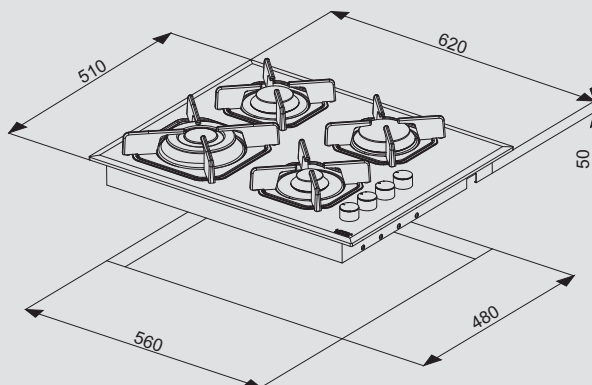

Hob

- flat edge
- 4 gas burners (1 triple crown)
- Gas-Stop safety device
- side controls knobs

Dimensions (cm - WxD): 60x50

Color: Black Glass

Finish: Stainless Steel

Burner Type	Max. Input (kW)
A	1,00
SR	1,75
R	3,00
TRIPLE CROWN	3,90

Technical drawing (mm):