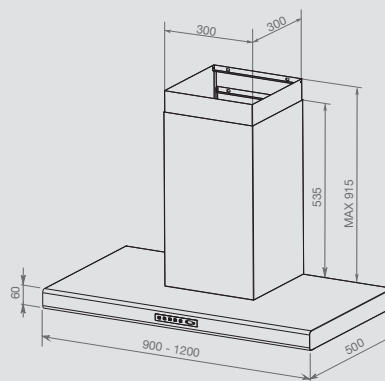

Hood

- led bar 14 Watt
- tangential motor 800 m3/h
- 3 extraction speeds
- 3 metal grease filter
- 2 active carbon filter
- touch control
- remote control

Dimensions (cm - WxDxH): 90x50

Color: Stainless Steel

Finish: Stainless Steel

Technical drawing (mm):