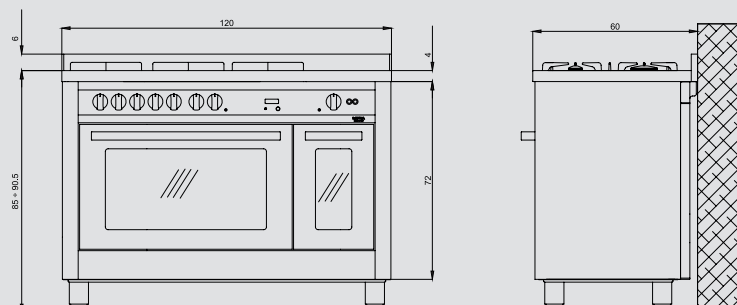

Cooling Fan

Power absorbed: 6.410 W
Gas consumption: 12,50 kW

Dimensions (cm - WxDxH): 120x60x85 - 90,5

Color: Stainless Steel
Finish: Stainless Steel
Adjustable metal feet

Burner Type	Max. Input (kW)
A	1,10
SR	1,75
TRIPLE CROWN	3,70
DUAL	4,20

	Bottom Heat	Top Heat	Grill	Maxi-Grill	Fan
MULTIFUNCTION ELECTRIC OVEN	1750 W	1000 W	2000 W	3000 W	2500 W
STATIC OVEN	1200 W	500 W	1000 W	-	-

Technical drawing (cm):