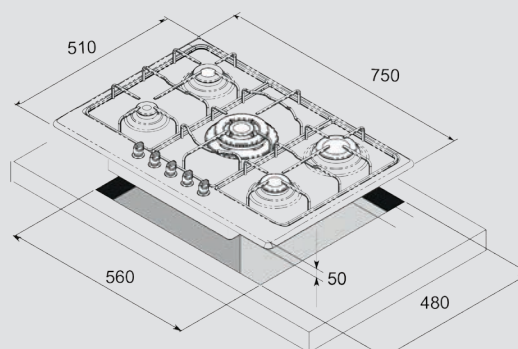

Technical drawing (mm):