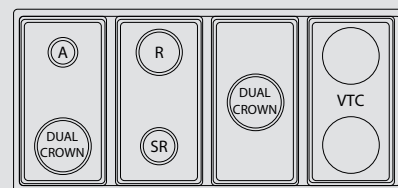

Hob

- brushed steel finish
- 5 gas brass burners [2 Dual crowns]
- Gas-Stop safety device
- 1 two-zone glass ceramic plate

Dimensions (cm - WxDxH): 120x60x20

Color: Ivory

Finish: Brass

Also available with bronze or chrome finish

Burner Type	Max. Input (kW)
A	1,00
SR	1,75
R	3,00
DUAL 125 MM	3,90
DUAL 145 MM	4,50