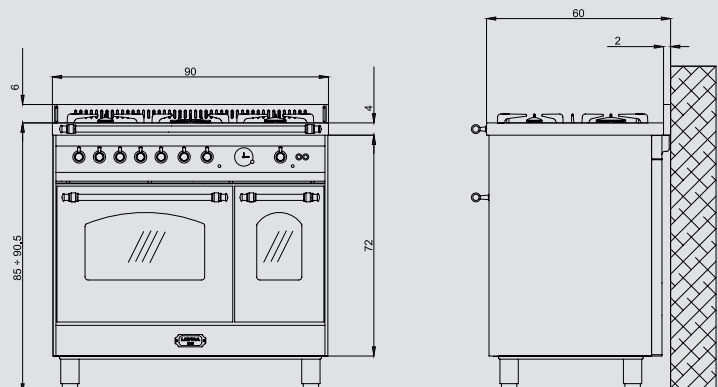

Technical drawing (cm):

"Easy To Clean" blue enamelling
Cooling Fan

Power absorbed: 4.400 W
Gas consumption: 12,15 kW