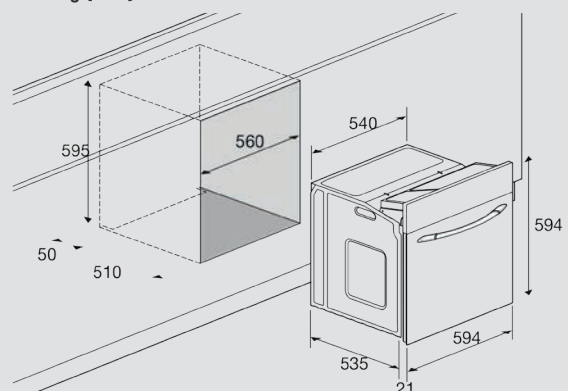

Cooling Fan

Technical drawing (mm):