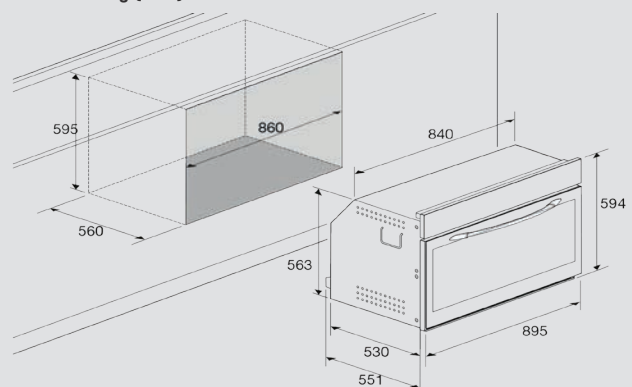

Cooling Fan

Optional:

- rotisserie

Technical drawing (mm):