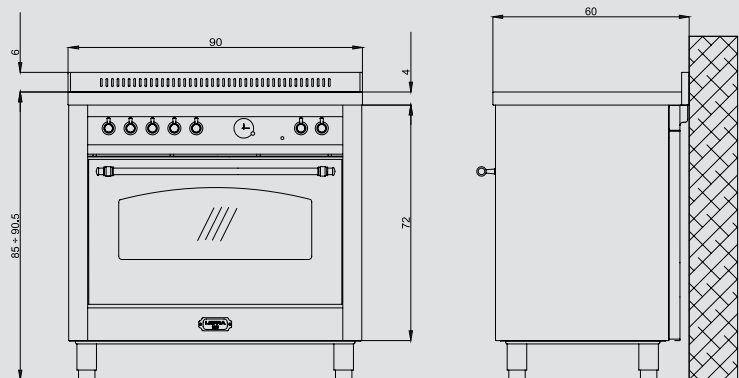

Oven

- multifunction electric oven
- 9 cooking programs
- 101 l gross capacity
- internal dimensions (cm - WxDxH): 67,8x40x37
- max temperature: 270°
- electric grill
- rotisserie
- electronic analogue programmer
- telescopic shelves support

	Bottom Heat	Top Heat	Grill	Maxi-Grill	Fan
MULTIFUNCTION ELECTRIC OVEN	1750 W	1000 W	2000 W	3000 W	2500 W

“Easy To Clean” blue enamelling
Cooling Fan

Power absorbed: 10.500 W

Technical drawing (cm):