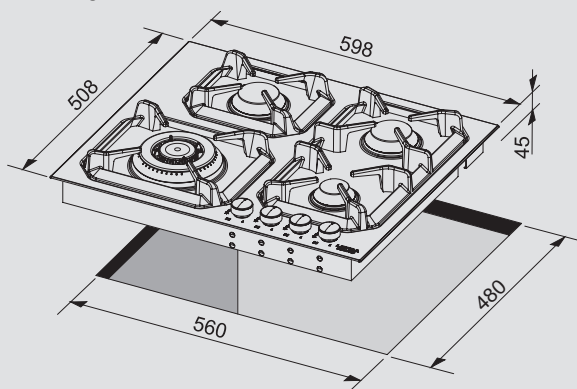

Hob

- flat edge
- 4 gas burners (1 triple crown)
- Gas-Stop safety device
- frontal control knobs

Dimensions (cm - WxD): 60x50

Color: Black Glass

Finish: Stainless Steel

Burner Type	Max. Input (kW)
A	1,00
SR	1,75
R	3,00
TRIPLE CROWN	3,90

Technical drawing (mm):