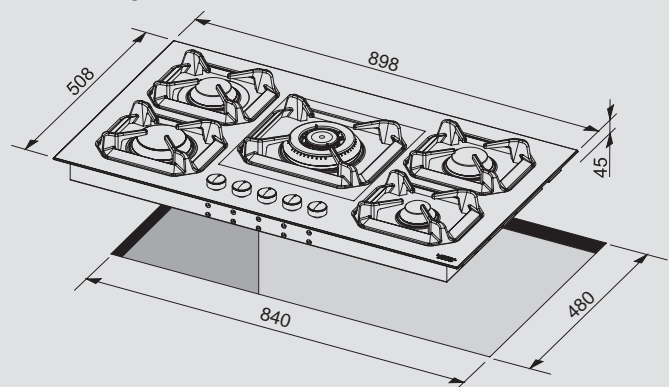

Technical drawing (mm):