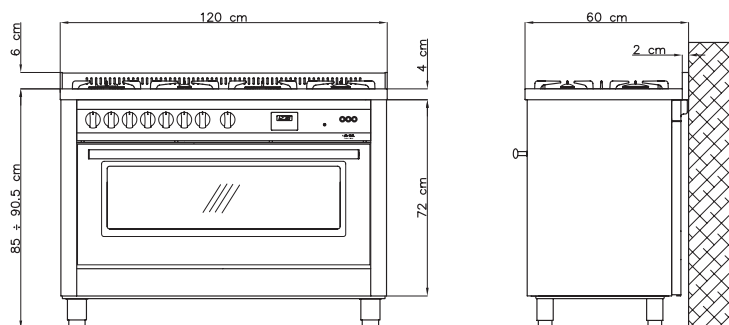

PROFESSIONAL

PROFESSIONAL