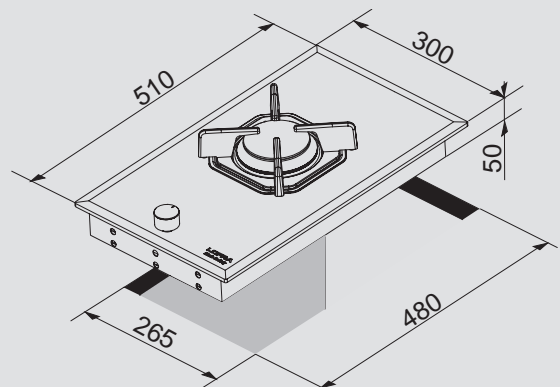

HGN310

Hob

- flat edge
- 1 gas burner
- Gas-Stop safety device
- frontal control knobs

HDS690

HDS640

Technical drawing (mm):