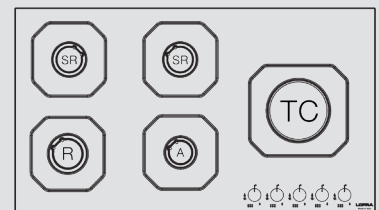

Hob

- flat edge
- 5 gas burners (1 triple crown)
- Gas-Stop safety device
- frontal control knobs

Dimensions (cm - WxD): 90x50

Color: Black Glass

Finish: Stainless Steel

Burner Type	Max. Input (kW)
A	1,00
SR	1,75
R	3,00
TRIPLE CROWN	3,90