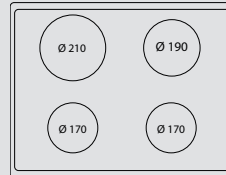

Dimensions (cm - WxDxH): 70x60x90 - 91,5

Color:

- Black Matt - RNMUD76MFTE/4I
- Stainless Steel - RSUD76MFTE/4I

Finish: Brass

Also available with bronze or chrome finish

Adjustable metal feet

Ø Zone (mm)	Max. Input (W)
170	1400
190	2000
210	3000