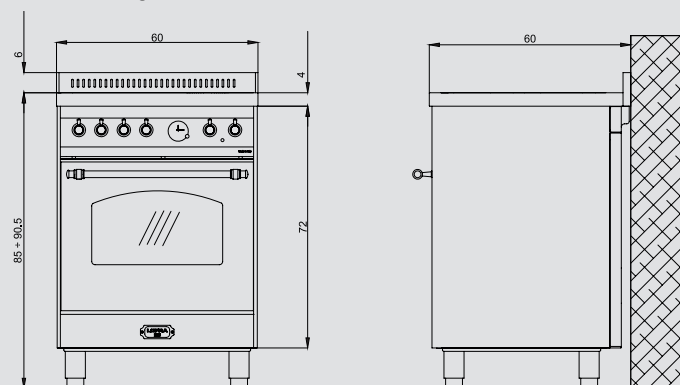

Oven

- multifunction electric oven
- 9 cooking programs
- 72 l gross capacity
- internal dimensions (cm - WxDxH): 47,9x40x36,9
- max temperature: 270°
- electric grill
- rotisserie
- electronic analogue programmer
- telescopic shelves support

	Bottom Heat	Top Heat	Grill	Maxi-Grill	Fan
MULTIFUNCTION ELECTRIC OVEN	1650 W	900 W	1500 W	2400 W	2000 W

“Easy To Clean” blue enamelling
Cooling Fan

Power absorbed: 9.810 W

Model	Finish	Item Code	EAN Code
RNM66MFT/4i	Bronze	60020050	8022389020273
	Chrome	60020047	8022389020266
RBI66MFT/4i	Bronze	60020053	8022389020143
	Chrome	60020052	8022389020136

Technical drawing (cm):