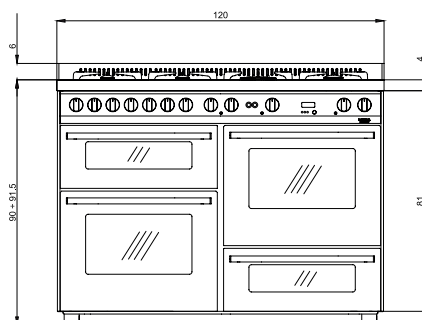

ITEM CODE: 62010027
EAN CODE: 8022389019369

Technical drawing (cm):