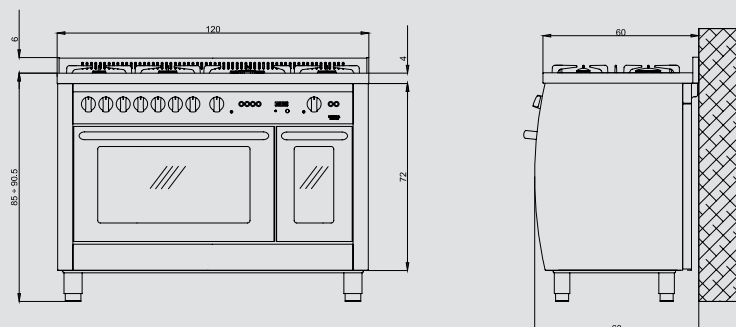

Secondary Oven

- electric static oven
- 35 l gross capacity
- internal dimensions (cm - WxDxH): 23x40,8x36,9
- max temperature: 250°
- rotisserie
- fixed oven guides

Power absorbed: 3.550 W
Gas consumption: 21,40 kW

Technical drawing (cm):