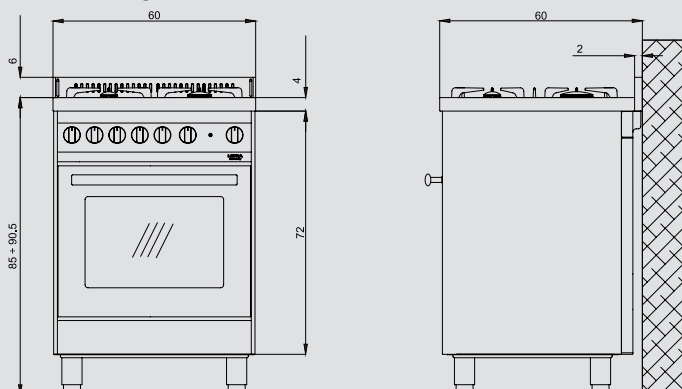

M66MF/C

Oven

- multifunction electric oven
- 9 cooking programs
- 72 l gross capacity
- internal dimensions (cm - WxDxH): 47,9x40x36,9
- max temperature: 240°
- electric grill
- electromechanical timer
- fixed oven guides

Power absorbed: 2.600 W
Gas consumption: 9,35 kW

Technical drawing (cm):