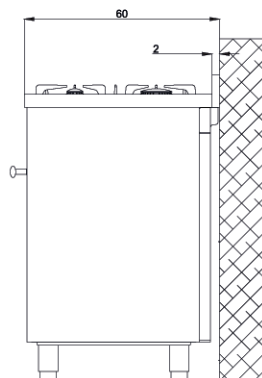

ITEM CODE: 41110090
EAN CODE: 8022389008455

Technical drawing (cm):