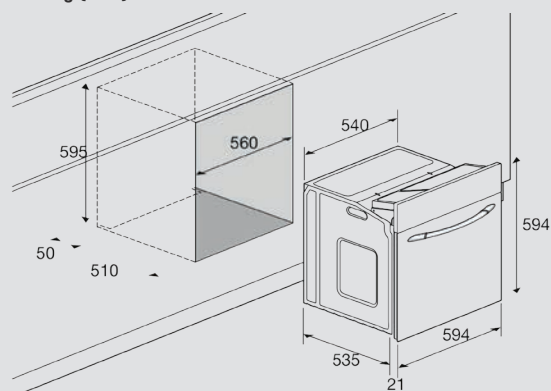

Dimensions (cm - WxDxH): 60x55x60

Color: Black Glass and Stainless Steel

Finish: Stainless Steel

Cooling Fan

Technical drawing (mm):

OVENS

FLEXO 60

FFV66GE