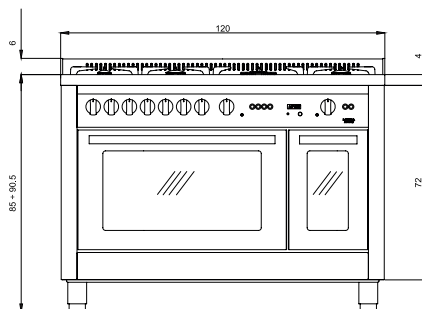

ITEM CODE: 62010012
EAN CODE: 8022389009520

Technical drawing (cm):