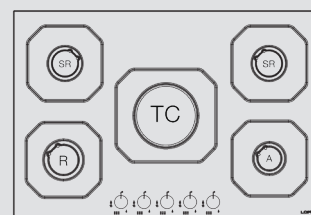

Hob

- flat edge
- 5 gas burners (1 triple crown)
- Gas-Stop safety device
- frontal control knobs

Dimensions (cm - WxD): 70x50

Color: Black Matt

Finish: Brass

Also available with bronze or chrome finish

Burner Type	Max. Input (kW)
A	1,00
SR	1,75
R	3,00
TRIPLE CROWN	3,90