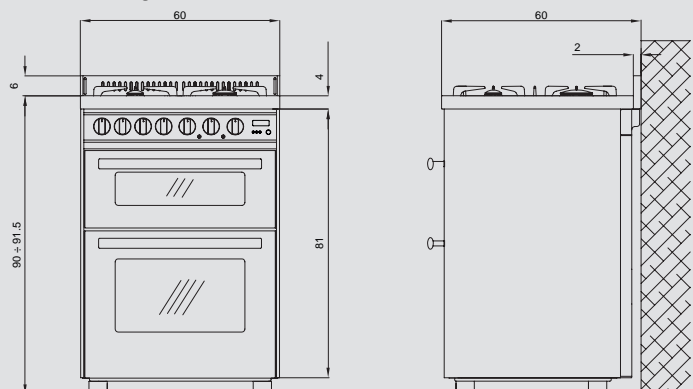

Upper Oven

- electric static oven
- 40 l gross capacity
- internal dimensions (cm - WxDxH): 47,9X44,8X17,6
- max temperature: 260°
- electric grill
- fixed oven guides

Power absorbed: 4.780 W
Gas consumption: 9,35 kW

Technical drawing (cm):