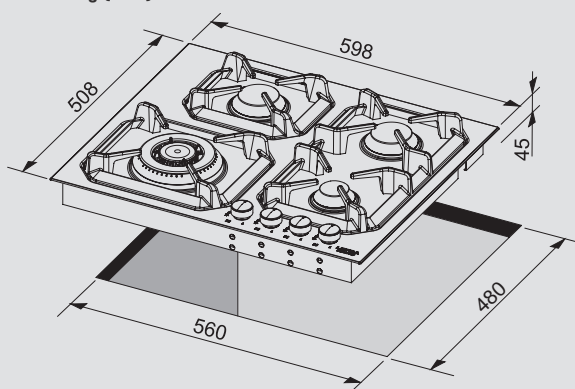

Hob

- flat edge
- 4 gas burners (1 triple crown)
- Gas-Stop safety device
- frontal control knobs

Dimensions (cm - WxD): 60x50

Color: Black Matt

Finish: Brass

Also available with bronze or chrome finish

Burner Type	Max. Input (kW)
A	1,00
SR	1,75
R	3,00
TRIPLE CROWN	3,90

Technical drawing (mm):