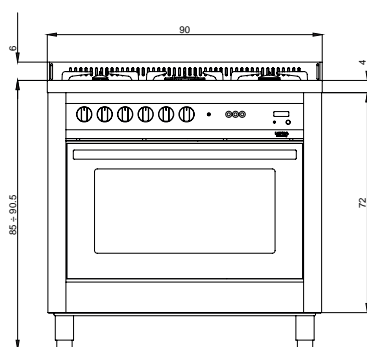

ITEM CODE: 41060097
EAN CODE: 8022389008554

Technical drawing (cm):