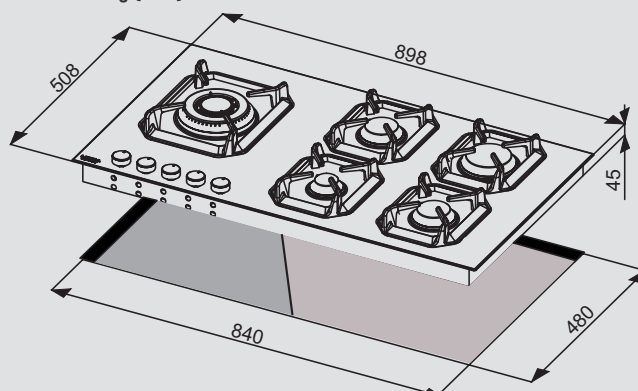

Technical drawing (mm):