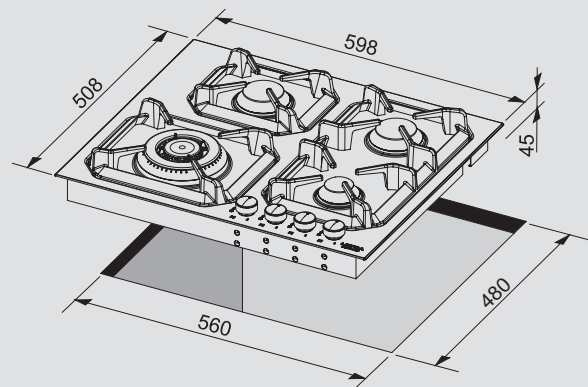

Technical drawing (mm):