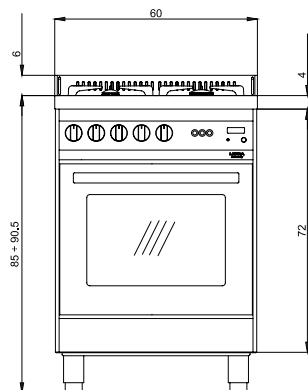

ITEM CODE: 41020095
EAN CODE: 8022389008400

Technical drawing (cm):