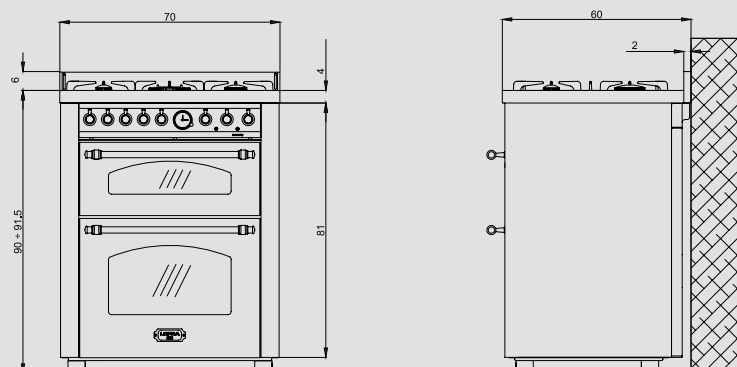

Color:

- Black Matt - RNMUD76MFTE/Ci
- Stainless Steel - RSUD76MFTE/Ci

Finish: Brass

Also available with bronze or chrome finish

Adjustable metal feet

Burner Type	Max. Input (kW)
A	1,10
SR	1,75
R	2,80
TRIPLE CROWN	3,70

	Bottom Heat	Top Heat	Grill	Maxi-Grill	Fan
MULTIFUNCTION ELECTRIC OVEN	1650 W	900 W	1500 W	2400 W	2000 W
STATIC OVEN	1200 W	950 W	1900 W	-	-

Technical drawing (cm):