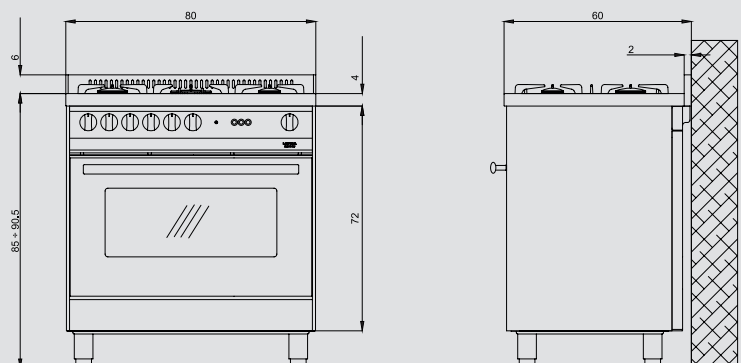

Technical drawing (cm):