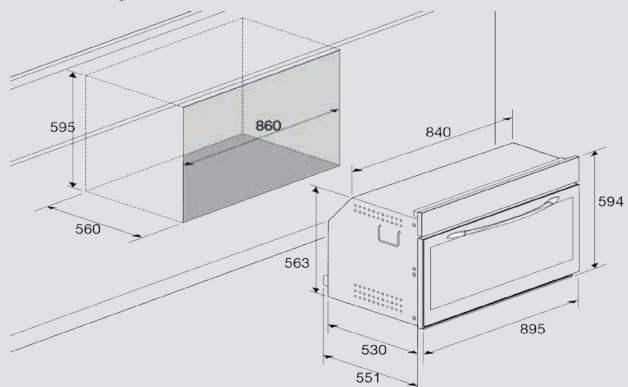

Dimensions (cm - WxDxH): 90x55x60

Color: Stainless Steel

Finish: Stainless Steel

Cooling Fan

Technical drawing (mm):

MICROWAVE OVENS

SMALL SPACE, GREAT POWER

Our combi microwave oven has many functions: you can grill, bake and roast.