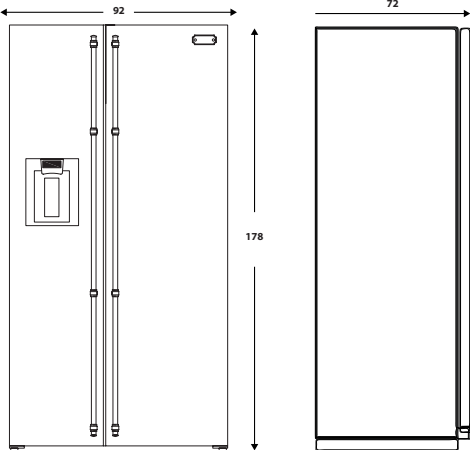

ITEM CODE: 52140832
EAN CODE: 8022389018072

Technical drawing (cm):