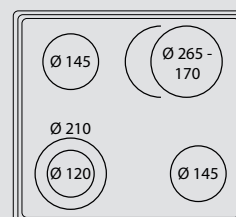

HOBS

Hob

- vitroceramic
- 4 cooking zones
- power indicator
- residual heat indicator light
- frontal control knobs
- timer
- child lock

Dimensions (cm - WxD): 60x50

Color: Black Glass

Ø Zone (mm)	Max. Input (W)
145	1200
210 - 120	2200 - 750
260 - 170	2200 - 1400