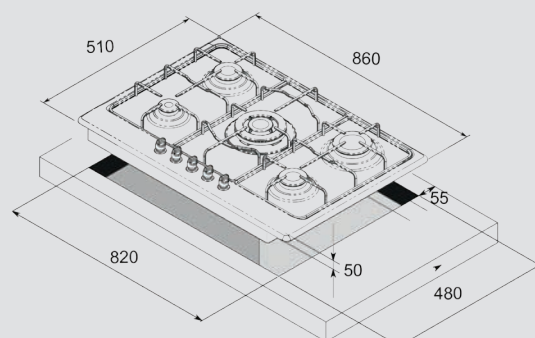

Technical drawing (mm):