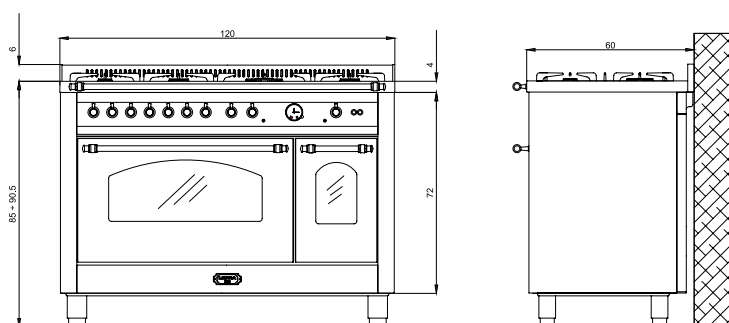

DOLCEVITA 120

QUATTROPORTE

RR126SMFET+MFT/2AE0

ITEM CODE: 62010017
EAN CODE: 8022389017853

Hob

- brushed steel
- 7 gas brass burners (2 Dual crowns)

Upper Right Oven

- multifunction electric oven
- 9 cooking programs
- 72 l gross capacity
- internal dimensions (cm - WxDxH): 47,9x40x36,9
- max temperature: 260°
- electric grill
- rotisserie
- telescopic shelves support
- electronic analogue programmer