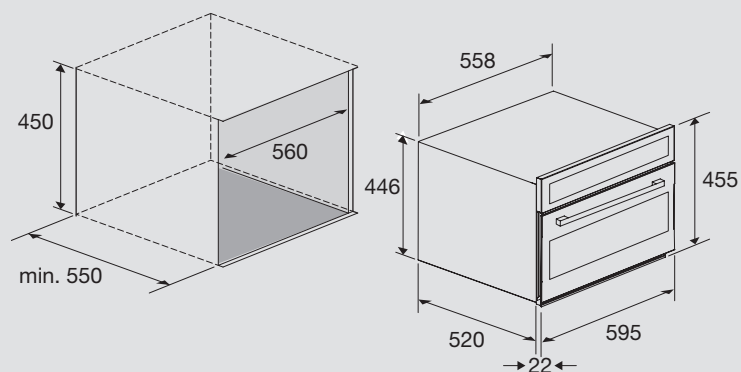

Dimensions (cm - WxDxH): 60x55x45

Color: Ivory

Finish: Brass

Also available with bronze or chrome finish

Cooling Fan

Technical drawing (mm):

AVAILABLE COLORS

FMRS66ME