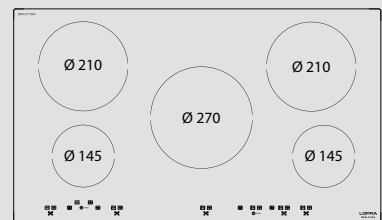

Technical drawing (mm):

VITROCERAMIC HOBS

MAXIMUM PLEASURE AND MINIMUM EFFORT

Available in 30 cm, 60 cm and 90 cm widths, Lofra Vitroc ceramic hobs make your life easier.

They are the ideal solution for those who want to cook with professional appliances, designed to meet different cooking needs and to be adapted to any kitchen design solution.