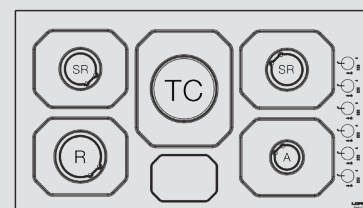

Hob

- flat edge
- thickness 0.7 mm
- stainless steel Aisi 304
- 5 gas burners (1 triple crown)
- Gas-Stop safety device
- side controls knobs
- ceramic cutlery tray

Dimensions (cm - WxD): 90x50

Color: Steel

Finish: Stainless Steel

Burner Type	Max. Input (kW)
A	1,00
SR	1,75
R	3,00
TRIPLE CROWN	3,90