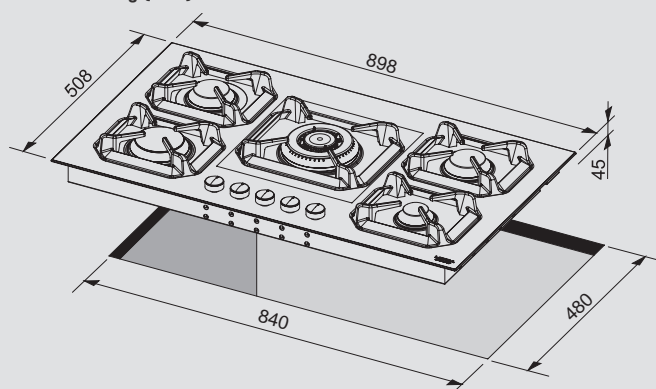

Dimensions (cm - WxD): 90x50

Color: Steel

Finish: Stainless Steel

Burner Type	Max. Input (kW)
A	1,00
SR	1,75
R	3,00
TRIPLE CROWN	3,90

Technical drawing (mm):

NETTUNO 90

HLS9B0

ITEM CODE: 29230221
EAN CODE: 8022389009117