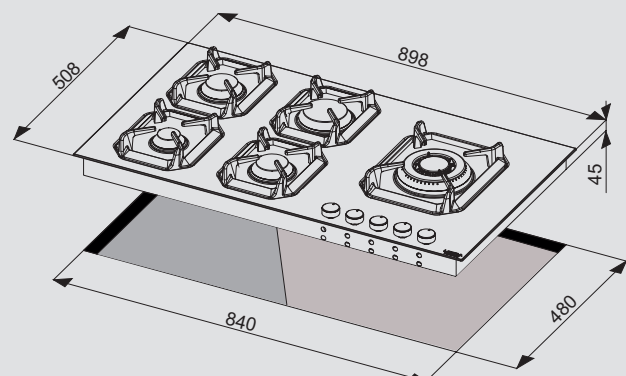

Technical drawing (mm):