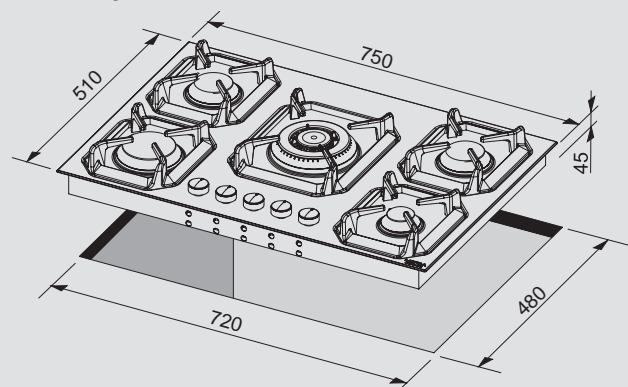

Technical drawing (mm):