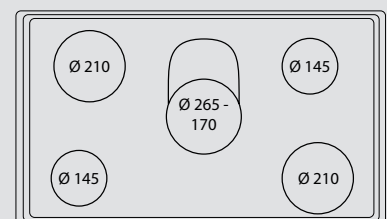

Hob

- vetroceramic
- 5 cooking zones
- indicator power
- residual heat indicator light
- frontal control knobs
- timer
- child lock

Dimensions (cm - WxD): 90x50

Color: Black Glass

Ø Zone (mm)	Max. Input (W)
145	1200
180	1800
210	2200
265 - 170	2200 - 1400