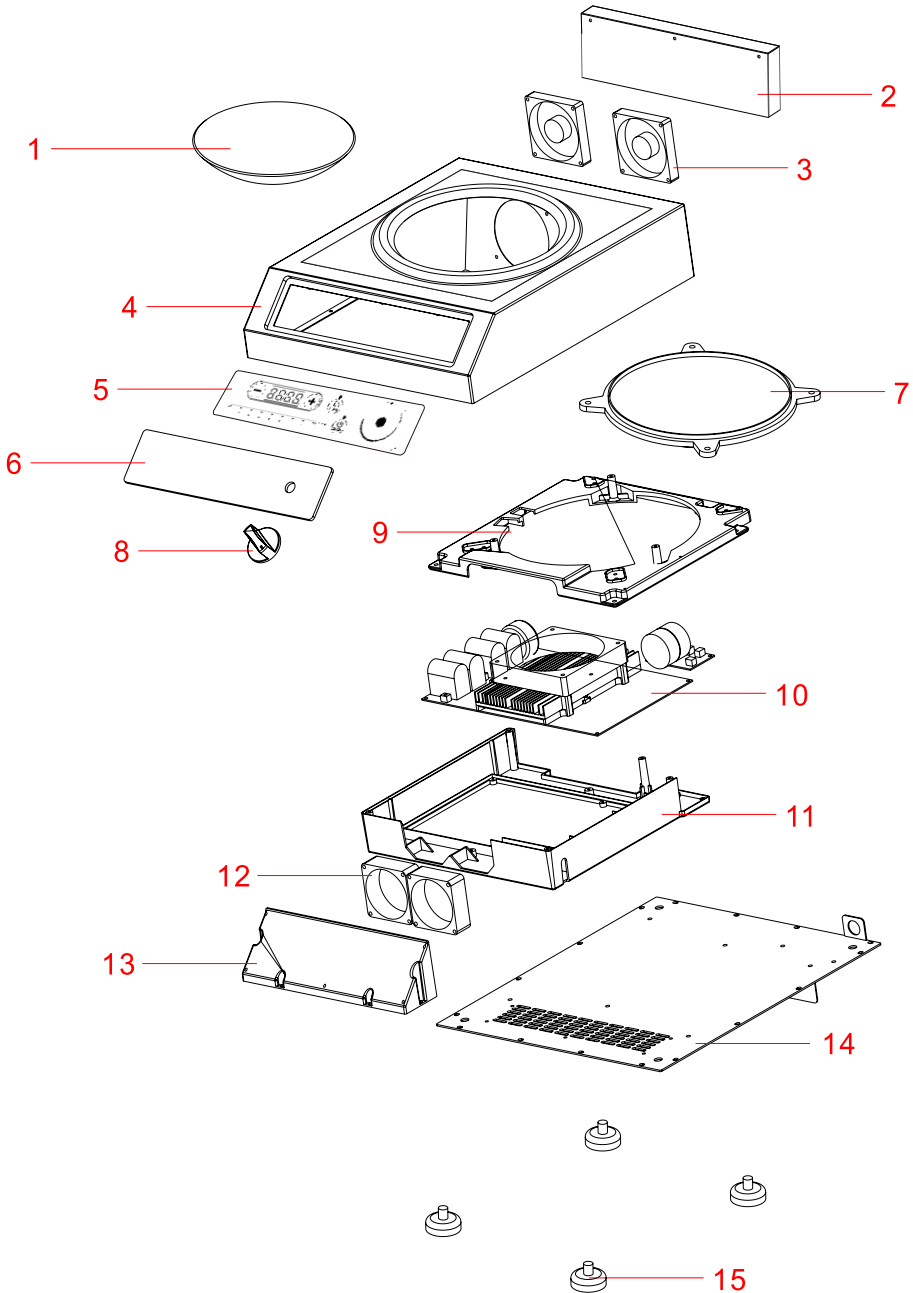

# VA-IC3520WOK EXPLODE VIEW

1	Glass plate
2	Slot
3	Fan
4	Upper Case
5	Control Panel
6	Control Panel Glass
7	Induction Coil
8	Control Knob
9	Main Board Upper Case
10	Main Board
11	Support for Main Board
12	Fan (inlet air)
13	Wind Proof Cover
14	Base
15	Foot