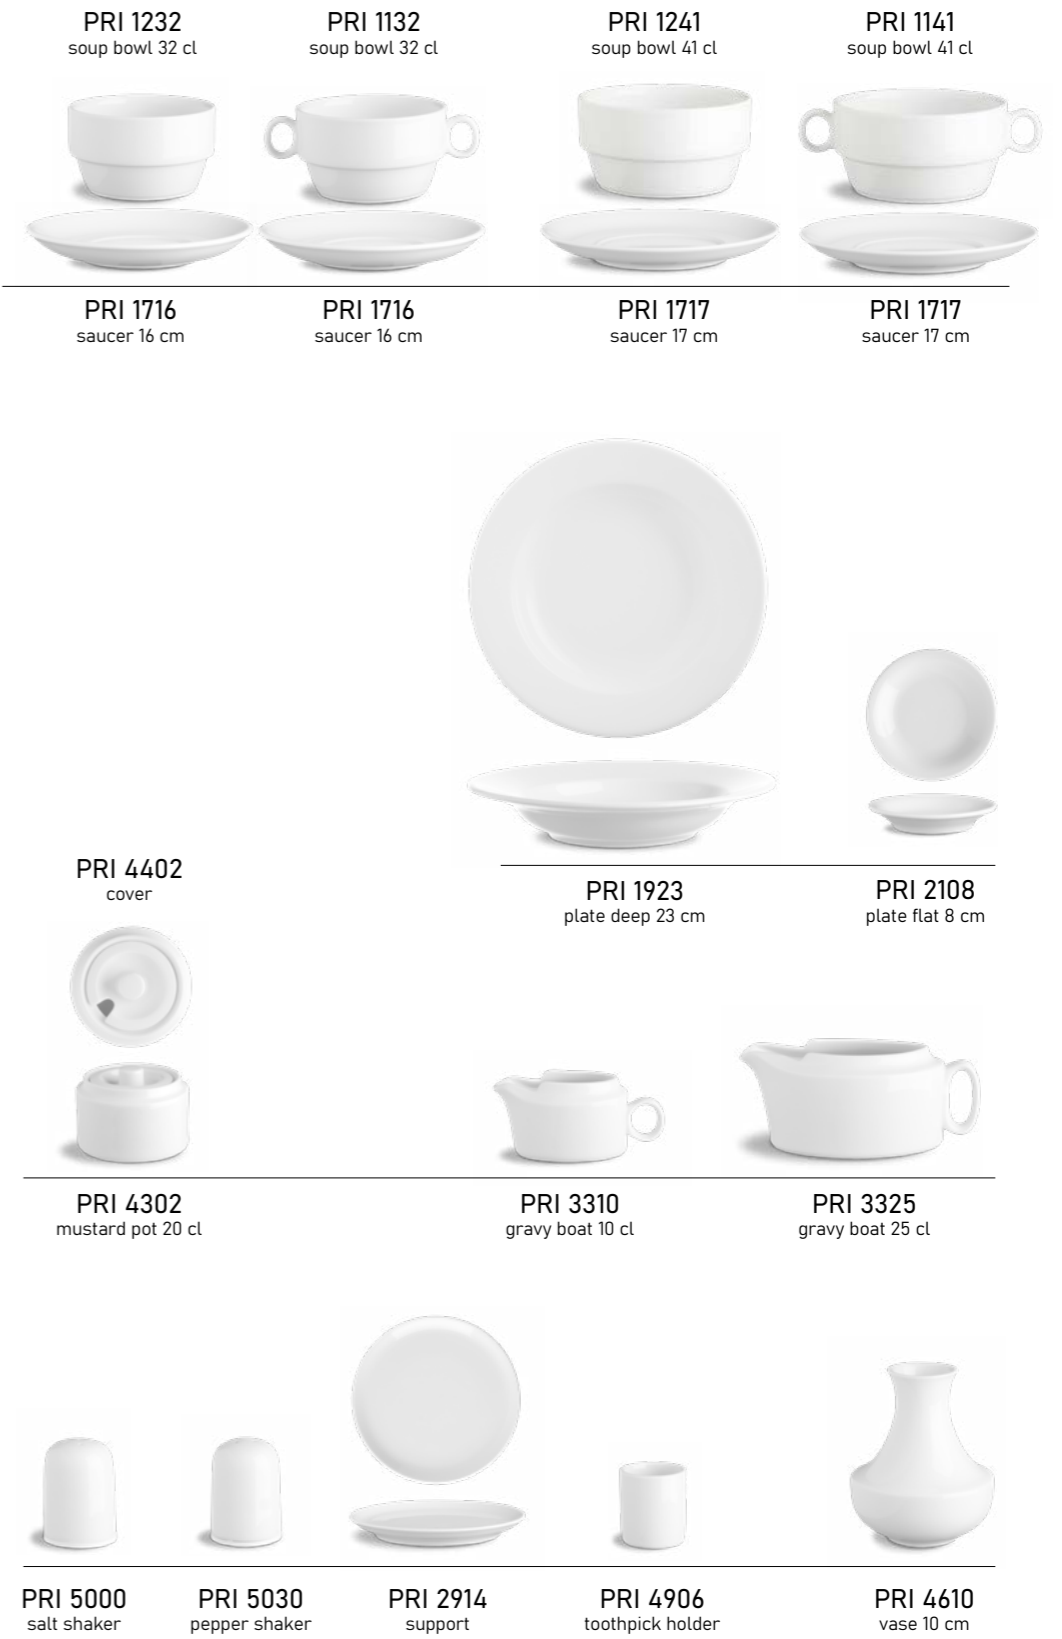

## P R I N C I P

And yet it does not seem to have aged. The simple, timeless design of the Principle makes it the ideal companion to any gastro business. Bet on the tried and tested classic and the famous name of Carlsbad porcelain factory G. Benedikt.

P R I N C I P

P R I N C I P

P R I N C I P

P R I N C I P

P R I N C I P