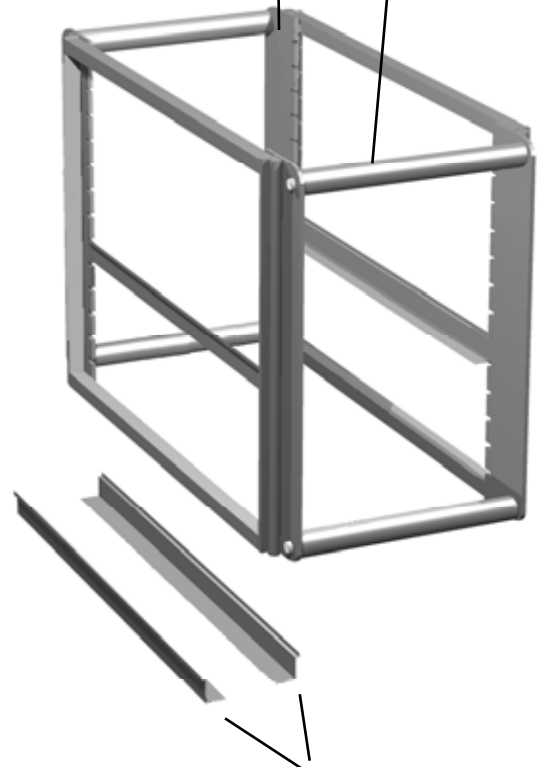

Lamp Bulb
801112- 115V, 25T 10

Grill Parts

871687
Grill Mounting
Bracket Kit
T-Series & Freezers

878867- For Left Hinged Door
871658- For Right Hinged Door

G.

Shelf Parts

872930 Backguard

874750- Shelf Standard

Shelf

871780 Before 1997

874085 After 1997

831600
Clip, Shelf

Bun Tray Rack

871729- Full Door

871728- Half Door

880251-Bar

Slide, Bun Tray
871754 Standard