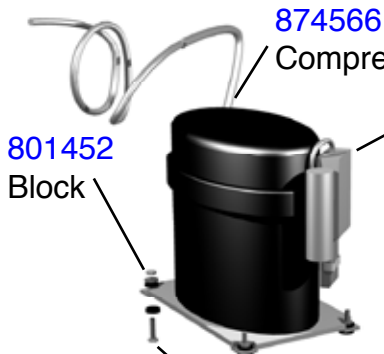

Capillary Tube
851110 Before 4/18/03
851142 Between 4/18/03-11/4/07
851178 After 11/4/07

Start Capacitor

802235 Before 9/20/00
842135 Between 9/20/00-11/4/07
842627 After 11/4/07

Relay

802234 Before 9/20/00
842134 Between 9/20/00-11/4/07
842628 After 11/4/07

Start Component Kit

924437 After 11/4/07

Overload

802233 Before 9/20/00
842132 Between 9/20/00-11/4/07
842626 After 11/4/07

Power Pack

842455 After 9/20/00 but before 11/4/07

Coil, Condenser

800601- Before 4/18/03
800630- Between 4/18/03
800633- After 11/4/07

874566
Compressor Pull out
Compressor

842092- Before 9/20/00
842129- Between 9/20/00-11/16/07
842513- After 11/04/07

Drier, Compressor
800805- Before 4/18/03
800801- After 4/18/03

801452
Block

831503
Bolt, Compressor