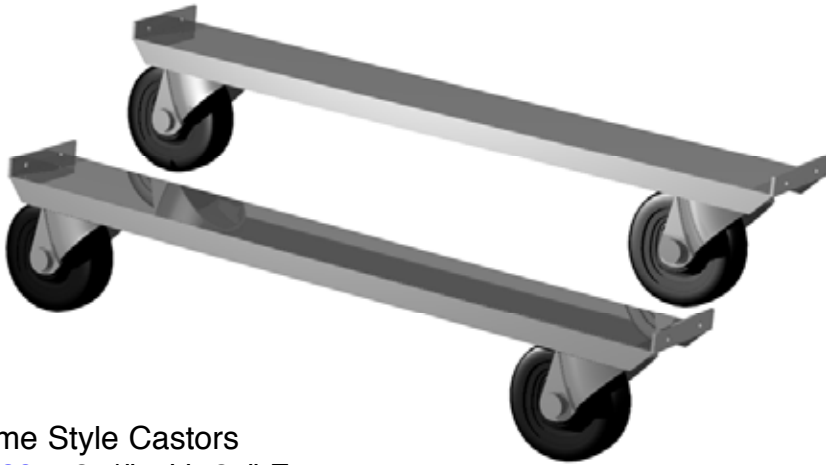

FAX: 636-272-9471

Accessories & Nameplates

923245- Cap Kit, Cabinet End,
Silver, Left

923246- Cap Kit, Cabinet End,
Silver, Right

Cabinet End
(For Refurbishing)

Nameplates

Rainshield

879130- For Left Hinged Door

871516- For Right Hinged Door

820345- Nameplate

Castors & Legs

Frame Style Castors

879281- 2 1/2" with 27" Frame

872063- 3" with 27" Frame

872010- 4" with 27" Frame

Stem Style Castors

830280- 2 1/2"

830277- 4"

Frame Style Legs

872001- 6" with Frame

Stem Style Legs

872025

Stem Style Legs, Seismic

880348- 6"