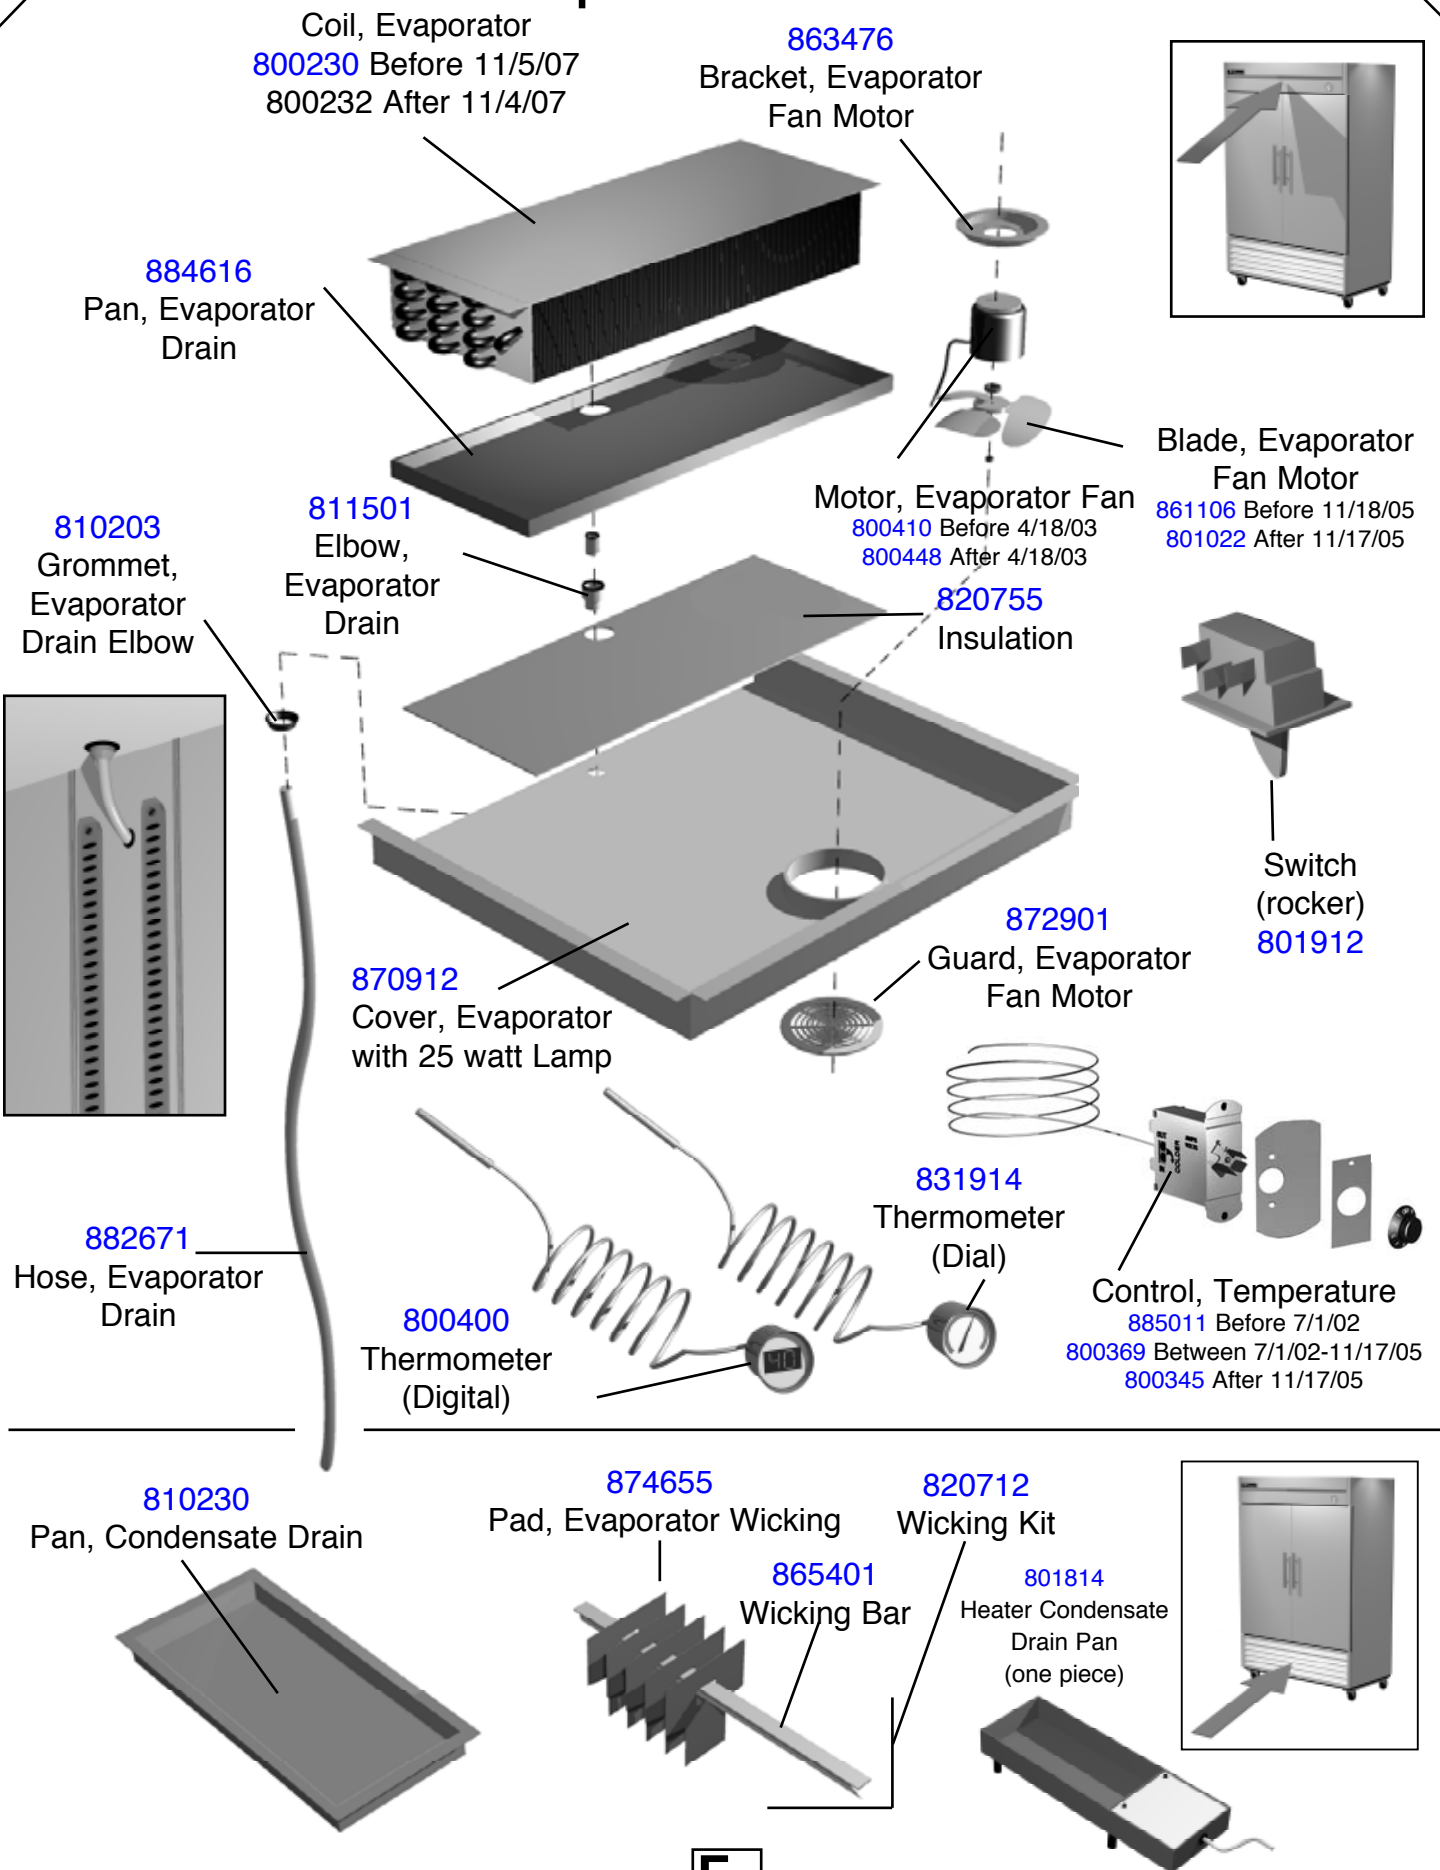

870866-Kit, Door Hinge Bottom
Bracket only available in Hinge Kit

D.

Door Parts

Door Locks

831305- Locks

Evaporator Parts

Lighting & Grill Parts

T-Series
Solid Door Cooler & Freezer

All Others
115V, 208V, 220V

801266

Switches

801912

Between 9/23/91-11/17/05
Switch Rocker 3 Prong

801941

Switch Rocker 4 Prong
Evaporator Motor/ Light
After 11/17/05

Lamp