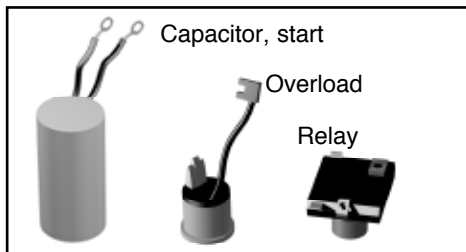

801701
Cord,
Power

801229
Outlet, Compressor

Blade, Fan Motor Condenser

801006-
Before 11/05/07

801009-
After 11/7/07

802216- Run Capacitor

Shroud, Condenser Coil
801501 Before 11/15/07
801520 After 11/4/07

Capillary Tube
851110 Before 4/18/03
851142 Between 4/18/03-11/4/07
851178 After 11/4/07

Start Capacitor

802235 Before 9/20/00
842135 Between 9/20/00-11/4/07
842627 After 11/4/07

Relay

802234 Before 9/20/00
842134 Between 9/20/00-11/4/07
842628 After 11/4/07