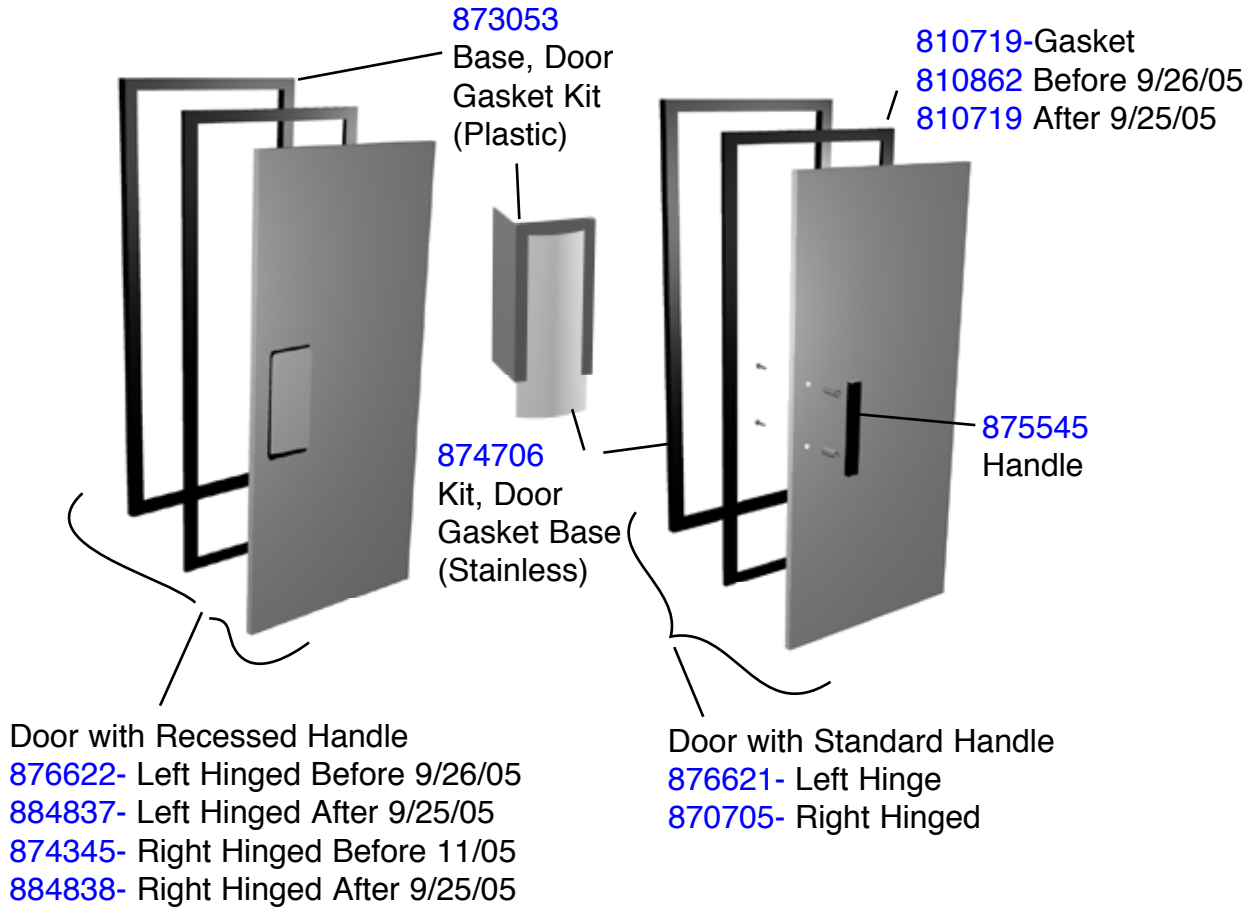

870866-Kit, Door Hinge Bottom
Bracket only available in Hinge Kit

D.

Door Parts

Door Locks

831305- Locks

Evaporator Parts

Lighting & Grill Parts

T-Series
Solid Door Cooler & Freezer