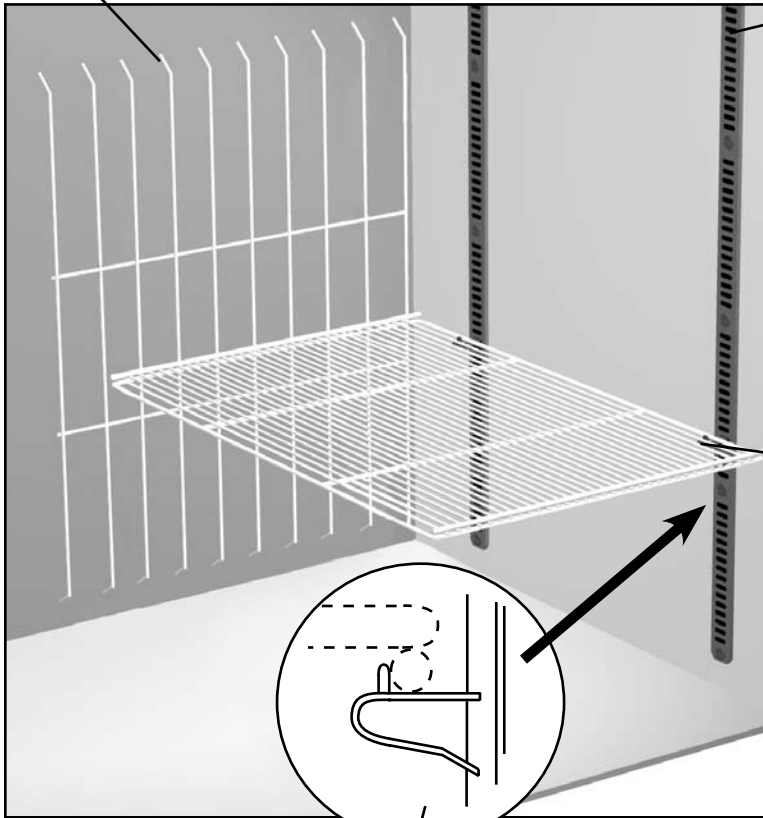

Lamp Bulb
801112- 115V, 25T 10

Grill Parts

871687
Grill Mounting
Bracket Kit
T-Series & Freezers

878867- For Left Hinged Door
871658- For Right Hinged Door

G.

Shelf Parts

872930 Backguard

874750- Shelf Standard

Shelf

871780 Before 1997

874085 After 1997

831600
Clip, Shelf

Bun Tray Rack

871729- Full Door

871728- Half Door

880251-Bar