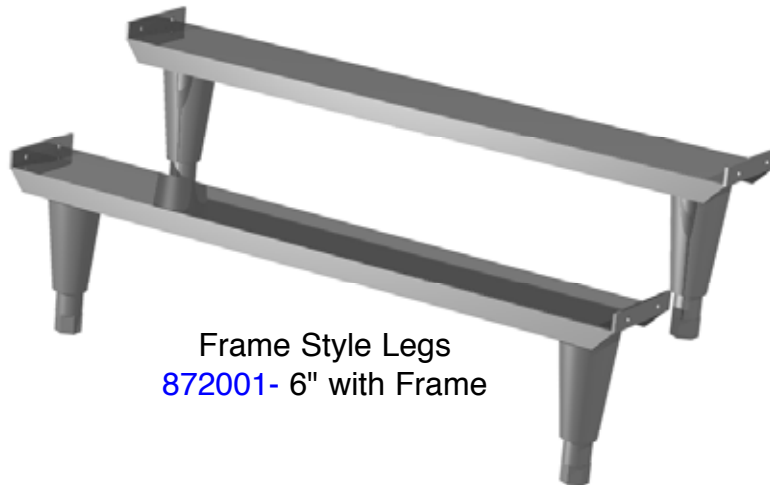

871516- For Right Hinged Door

820345- Nameplate

Castors & Legs

Frame Style Castors

879281- 2 1/2" with 27" Frame

872063- 3" with 27" Frame

872010- 4" with 27" Frame

Stem Style Castors

830280- 2 1/2"

830277- 4"

Frame Style Legs

872001- 6" with Frame

Stem Style Legs

872025

Stem Style Legs, Seismic

880348- 6"