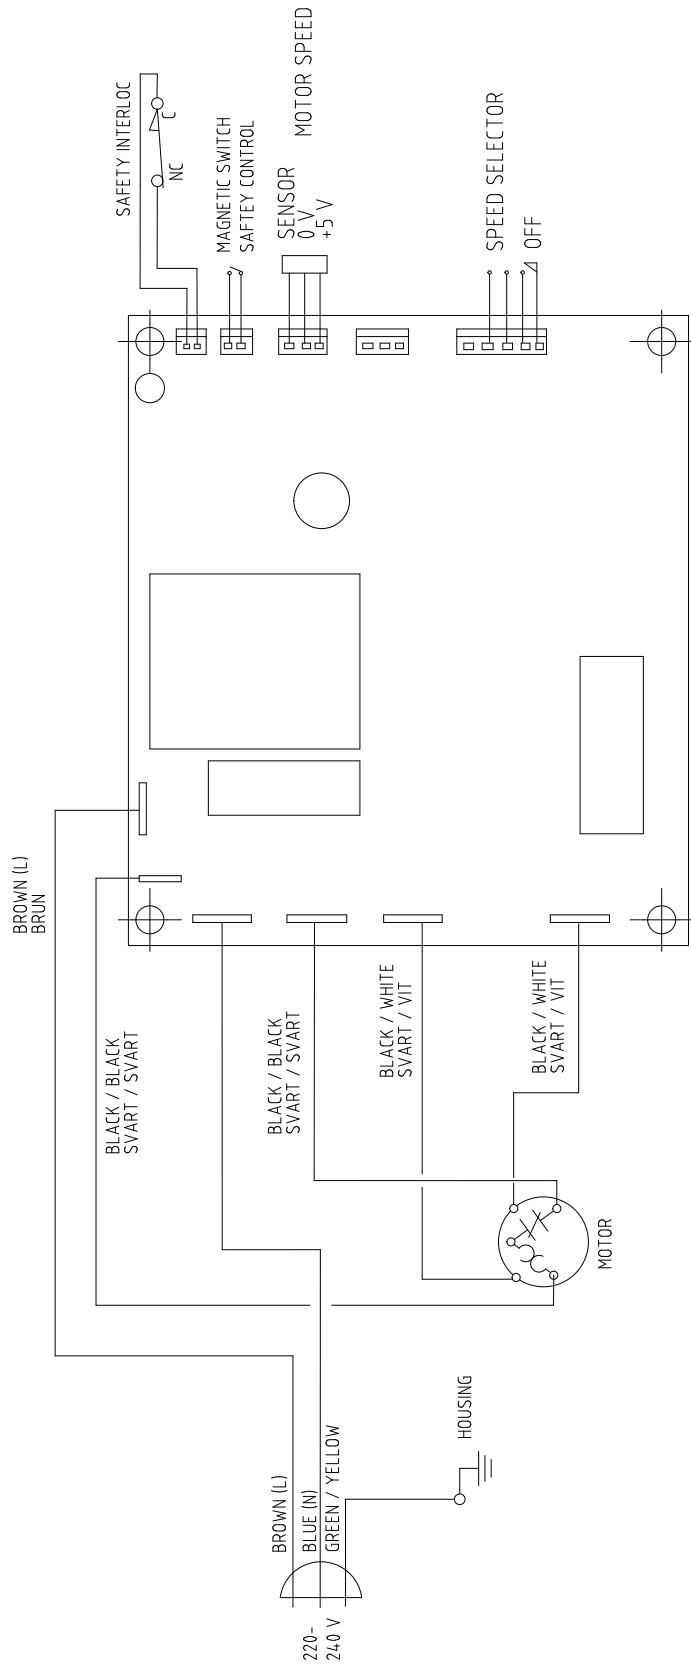

CC-34, CC-32s, VCB-32,
RG-50s, RG-50

HALLDE

ELECTRICAL DIAGRAM
100-120 V

Dwn by F	Rev.date
Appr. TF	Date 180703
Drawing no. 24370/B	

HALLDE

ELECTRICAL DIAGRAM
RG-50, RG-50s 220-240 V

Dwn by TF	Rev.date
Appr. TF	Date 14.11.05
Drawing no. 24359	