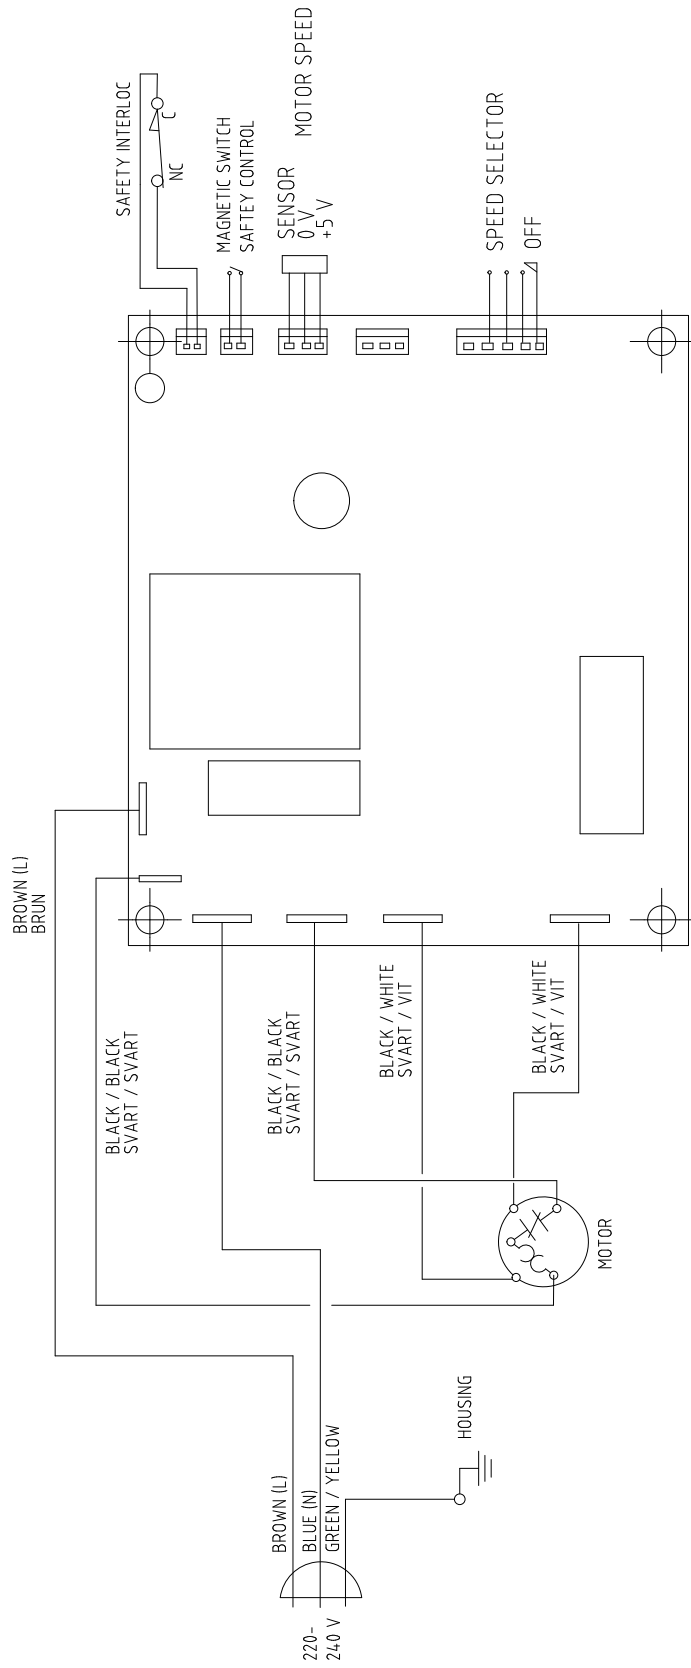

CC-34, CC-32s, VCB-32,
RG-50s, RG-50

HALLDE

ELECTRICAL DIAGRAM
100-120 V

Dwn by F	Rev.date
Appr. TF	Date 180703
Drawing no. 24370/B	

HALLDE

ELECTRICAL DIAGRAM
RG-50s 110-120 V

Dwn by F	Rev.date
Appr. TF	Date 141105
Drawing no. 24387	

HALLDE

ELECTRICAL DIAGRAM
RG-50, RG-50s 220-240 V

Dwn by TF	Rev.date
Appr. TF	Date 14.11.05
Drawing no. 24359	