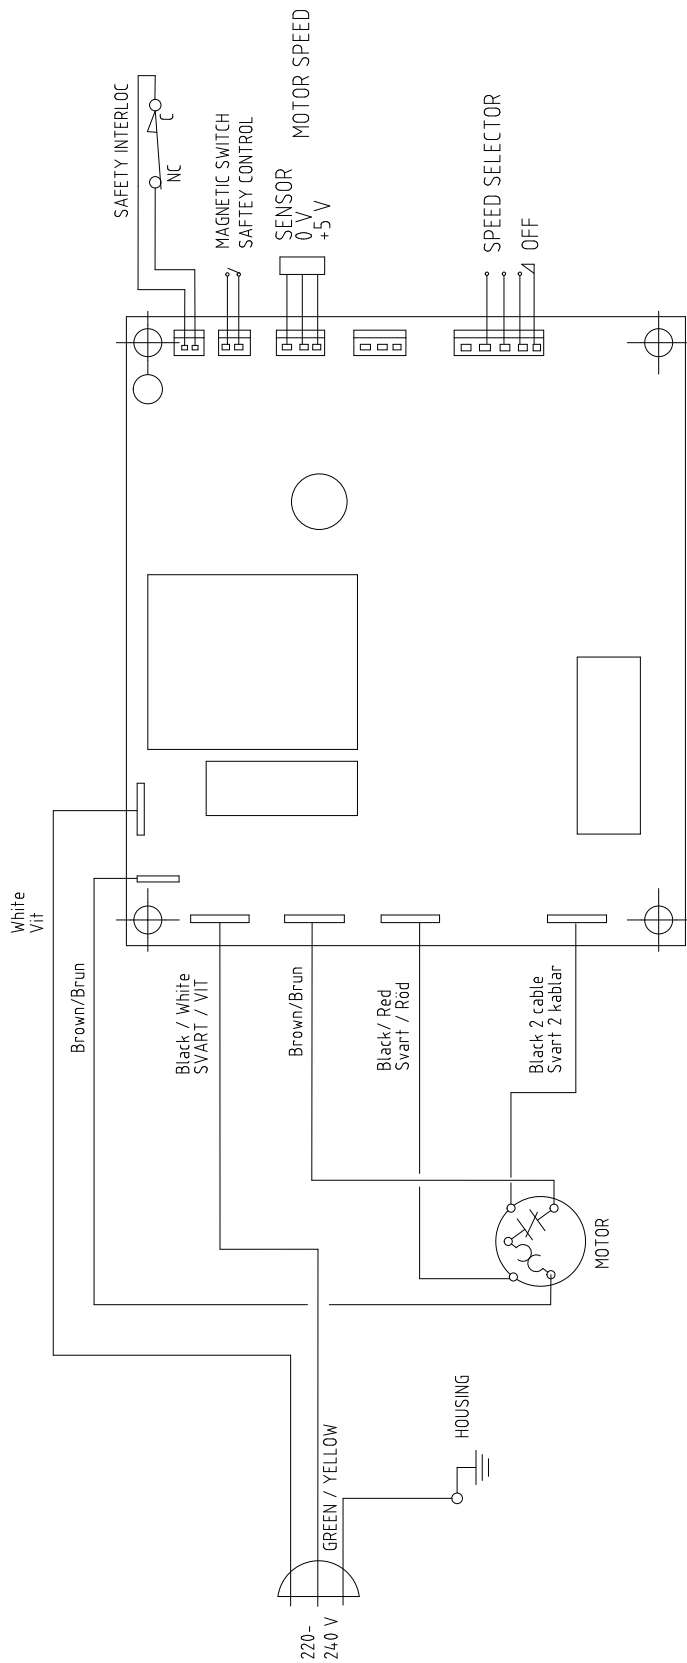

CC-34, CC-32s, VCB-32,
RG-50s, RG-50

HALLDE

ELECTRICAL DIAGRAM
100-120 V

Dwn by F	Rev.date
Appr. TF	Date 180703
Drawing no. 24370/B	

HALLDE

ELECTRICAL DIAGRAM
RG-50s 110-120 V

Dwn by F	Rev.date
Appr. TF	Date 141105
Drawing no. 24387	

HALLDE

ELECTRICAL DIAGRAM
RG-50, RG-50s 220-240 V

Dwn by TF	Rev.date
Appr. TF	Date 14.11.05
Drawing no. 24359	