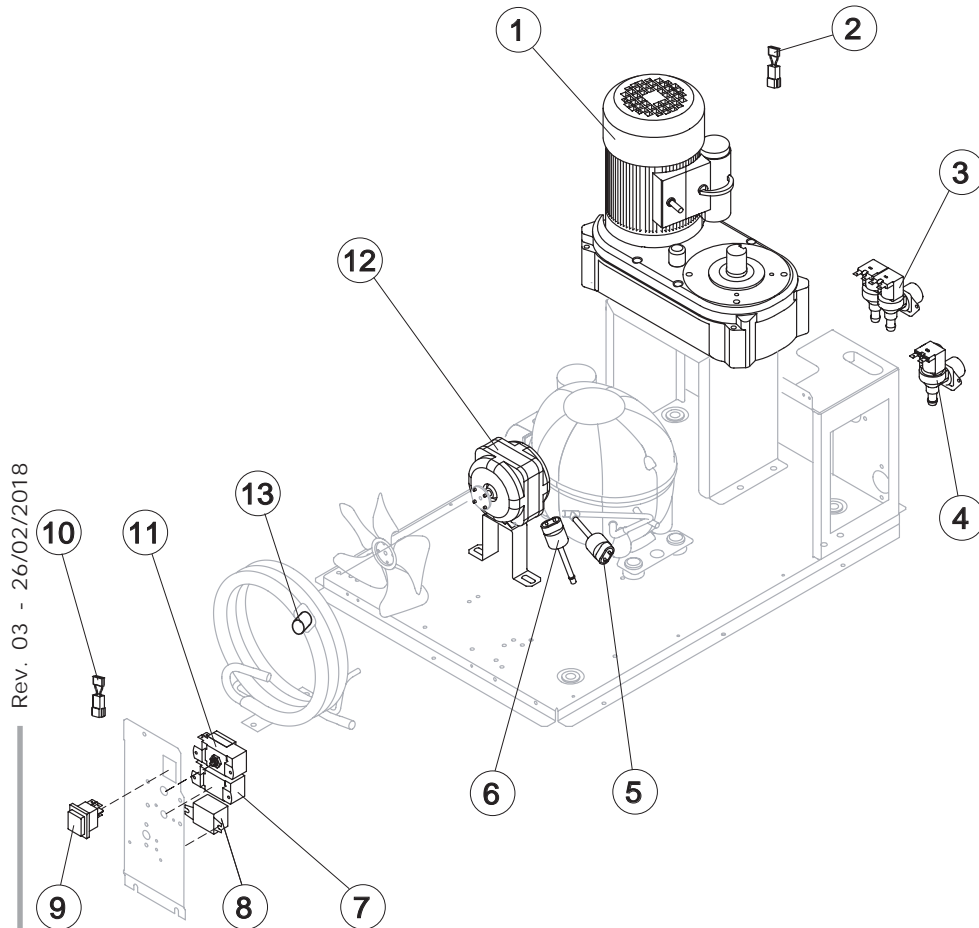

Common Parts

Ref.	Spare Description	Code
1	Gearmotor	231030
2	Anti Radio Interference Filter	C23457
5	Low pressure safety switch	23909
7*	Fan cycle switch	23175
8*	Relay	23190
9*	Green Light Switch (On-Off)	23327
10	Anti Radio Interference Filter	C23459
11*	Bin Thermostat	R23005

Parts for Air-Cooled Version Only

Ref.	Spare Description	Code
4*	1 Way- Water Inlet Valve	23115
6	High pressure safety switch	23960
12*	Fan Motor	231041

Parts for Water-Cooled Version Only

Ref.	Spare Description	Code
3*	2 Ways- Water Inlet Valve	23116
6	High pressure safety switch	Till s/n. 822922 23960
12*	Fan Motor	23029
13*	Safety Thermostat	From s/n. 822923 C23114

Rev. 03 - 26/02/2018