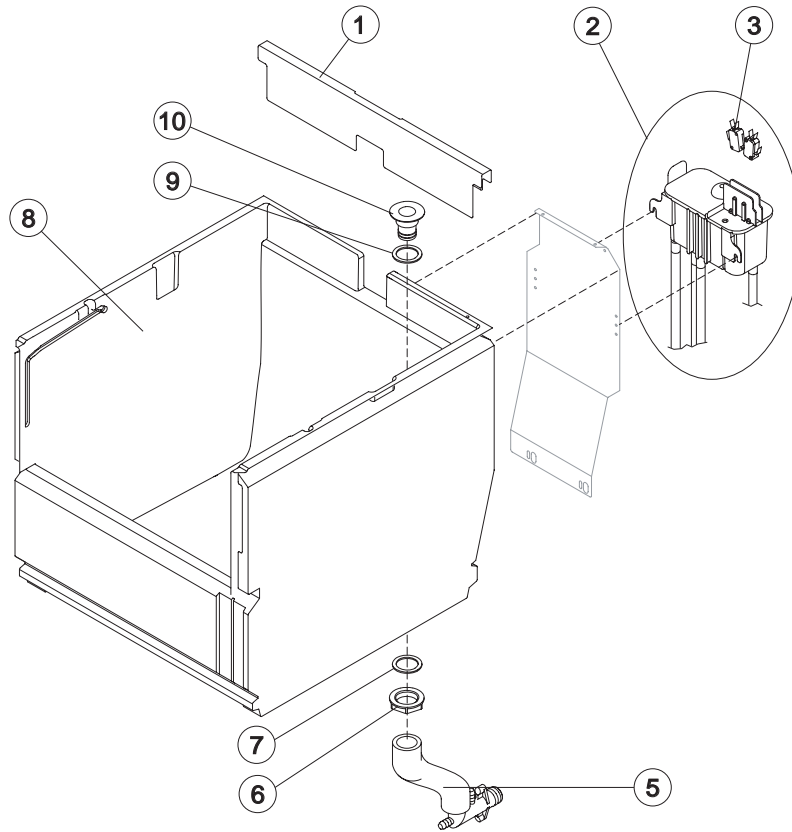

### Parts for Water-Cooled Version Only

Ref.	Spare Description	Code
1	Sucking Fan	10213
7	Water Condenser	14057

Ref.	Spare Description	Code
1	Insulating Cap	18170
2	Closing Disk	22825
3	Seeger	20043
4	Stainless Steel Screw	20663
5	Shimming Disk	22826
6	Self-Lubricating Disk	20631
7	Stainless Steel Thrust Bearing	20686
8	OR Gasket 3087	20688
9	Ice Breaker	201236
10	Auger	201093
11	Ceramic Seal	20937
13	OR Gasket 3162 NBR70	20429
14	Reduction Ring	20785
15	Stainless Steel Bearing	20782
16	Flange	20629
17	Joint	D20784
18	Evaporator Assy	C11196
19	Insulating Cap	18268
19	Insulating Cap	18245
	Current Version	
	Till s/n. 830634	