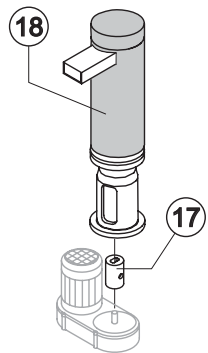

Ref.	Spare Description	Code
1	Insulating Cap	18170
2	Closing Disk	22825
3	Seeger	20043
4	Stainless Steel Screw	20663
5	Shimming Disk	22826
6	Self-Lubricating Disk	20631
7	Stainless Steel Thrust Bearing	20686
8	OR Gasket 3087	20688
9	Ice Breaker	201236
10	Auger	201093
11	Ceramic Seal	20937
13	OR Gasket 3162 NBR70	20429
14	Reduction Ring	20785
15	Stainless Steel Bearing	20782
16	Flange	20629
17	Joint	D20784
18	Evaporator Assy	C11196
19	Insulating Cap	18268
19	Insulating Cap	18245
	Current Version	
	Till s/n. 830634