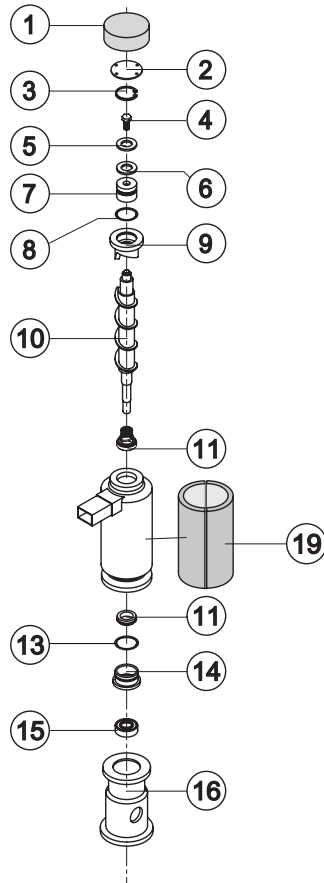

Ref.	Spare Description	Code
1	Insulating Cap	18170
2	Closing Disk	22825
3	Seeger	20043
4	Stainless Steel Screw	20663
5	Shimming Disk	22826
6	Self-Lubricating Disk	20631
7	Stainless Steel Thrust Bearing	20686
8	OR Gasket 3087	20688
9	Ice Breaker	201236
10	Auger	201093
11	Ceramic Seal	20937
13	OR Gasket 3162 NBR70	20429
14	Reduction Ring	20785
15	Stainless Steel Bearing	20782
16	Flange	20629
17	Joint	D20784
18	Evaporator Assy	C11196
19	Insulating Cap	18268
19	Insulating Cap	18245
	Current Version	
	Till s/n. 830634