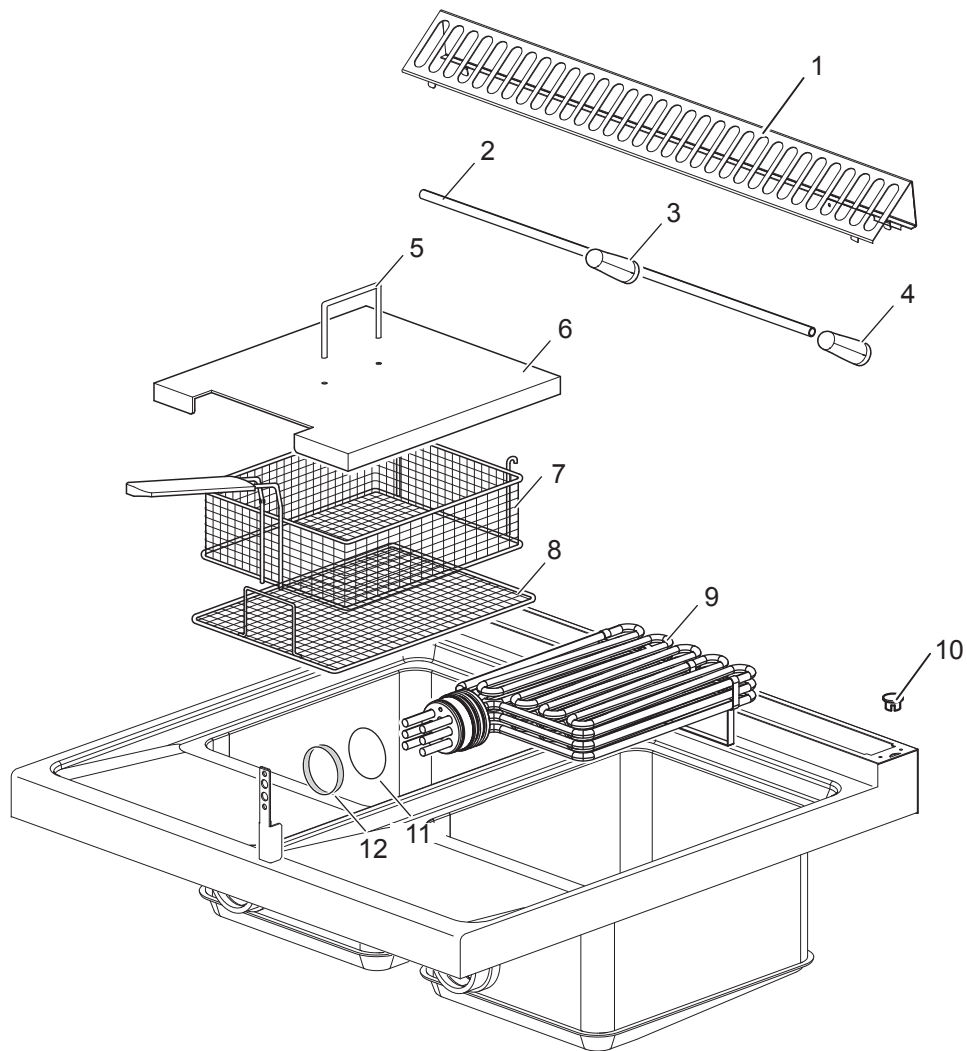

Listino componenti per pagina 1

1	184977	GRIGLIA CAMINO GRILLE POUR CHEMINÉE KAMINROST CHIMNEY GRILL	
2	180875	SQUADRETTA PLAQUE WINKEL PLATE	
5	RTBF800020	MANIGLIA MANETTE HANDGRIFF HANDLE	
6	166648	COPERCHIO VASCA COUVERCLE CUVE BECKEN-DECKEL TANK LID	
7	A770000150	A770046.CESTELLO X FRIGGITRICE A770046.PANIER X FRITEUSE A770046-OMN, 26x29,5x12cm KORB FUER FRITTEUSE A770046.BASKET FRYER	
8	RTCU700448	GRIGLIA SUPPORTO CESTELLO GRILLE SUPPORT PANIER ROST FUER KORBHALTER BASKET SUPPORT GRID	
9	180950 <i><u>Recommended spare parts</u></i>	RESISTENZA 9KW RESISTANCE 9KW HEIZKÖRPER 9KW HEATING ELEMENT 9KW	
10	163603	GIUNZIONE FISSAGGIO PIANO FIXATURE DE PLAN TOPVERBINDUNG TOP CONNECTION	
11	RTCU700565 <i><u>Recommended spare parts</u></i>	GUARNIZIONE RESISTENZA JOINT POUR RESISTANCE DICHTUNG GASKET FOR HEATING ELEMENT	
12	RTMIN00283	SEEGER SEEGER SEEGER SEEGER	
13	174928	CRUSCOTTO PANNEAU DE CONTROLE FRONT BLENDE CONTROL PANEL	
17	168878 <i><u>Recommended spare parts</u></i>	CORPO MANOPOLA COMMUTATORE POIGNEE COMMUTATEUR UMSCHALTER-KNOPFKOERPER COMMUTATOR KNOB	
18	186403 <i><u>Recommended spare parts</u></i>	ANELLO MANOPOLA TERMOSTATO RING THERMOSTAT KLEBERING KNEBEL THERMOSTAT THERMOSTAT RING