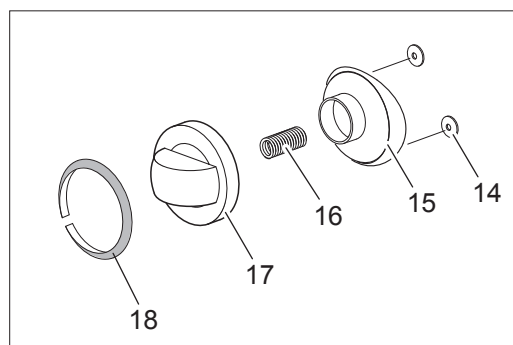

Listino componenti per pagina 1

1	184977	GRIGLIA CAMINO GRILLE POUR CHEMINÉE KAMINROST CHIMNEY GRILL	
2	180875	SQUADRETTA PLAQUE WINKEL PLATE	
5	RTBF800020	MANIGLIA MANETTE HANDGRIFF HANDLE	
6	166648	COPERCHIO VASCA COUVERCLE CUVE BECKEN-DECKEL TANK LID	
7	A770000150	A770046.CESTELLO X FRIGGITRICE A770046.PANIER X FRITEUSE A770046-OMN, 26x29,5x12cm KORB FUER FRITTEUSE A770046.BASKET FRYER	
8	RTCU700448	GRIGLIA SUPPORTO CESTELLO GRILLE SUPPORT PANIER ROST FUER KORBHALTER BASKET SUPPORT GRID	
9	180950 <i><u>Recommended spare parts</u></i>	RESISTENZA 9KW RESISTANCE 9KW HEIZKÖRPER 9KW HEATING ELEMENT 9KW	
10	163603	GIUNZIONE FISSAGGIO PIANO FIXATURE DE PLAN TOPVERBINDUNG TOP CONNECTION	
11	RTCU700565 <i><u>Recommended spare parts</u></i>	GUARNIZIONE RESISTENZA JOINT POUR RESISTANCE DICHTUNG GASKET FOR HEATING ELEMENT	
12	RTMIN00283	SEEGER SEEGER SEEGER SEEGER	
13	174928	CRUSCOTTO PANNEAU DE CONTROLE FRONT BLENDE CONTROL PANEL	
17	168878 <i><u>Recommended spare parts</u></i>	CORPO MANOPOLA COMMUTATORE POIGNEE COMMUTATEUR UMSCHALTER-KNOPFKOERPER COMMUTATOR KNOB	
18	186403 <i><u>Recommended spare parts</u></i>	ANELLO MANOPOLA TERMOSTATO RING THERMOSTAT KLEBERING KNEBEL THERMOSTAT THERMOSTAT RING