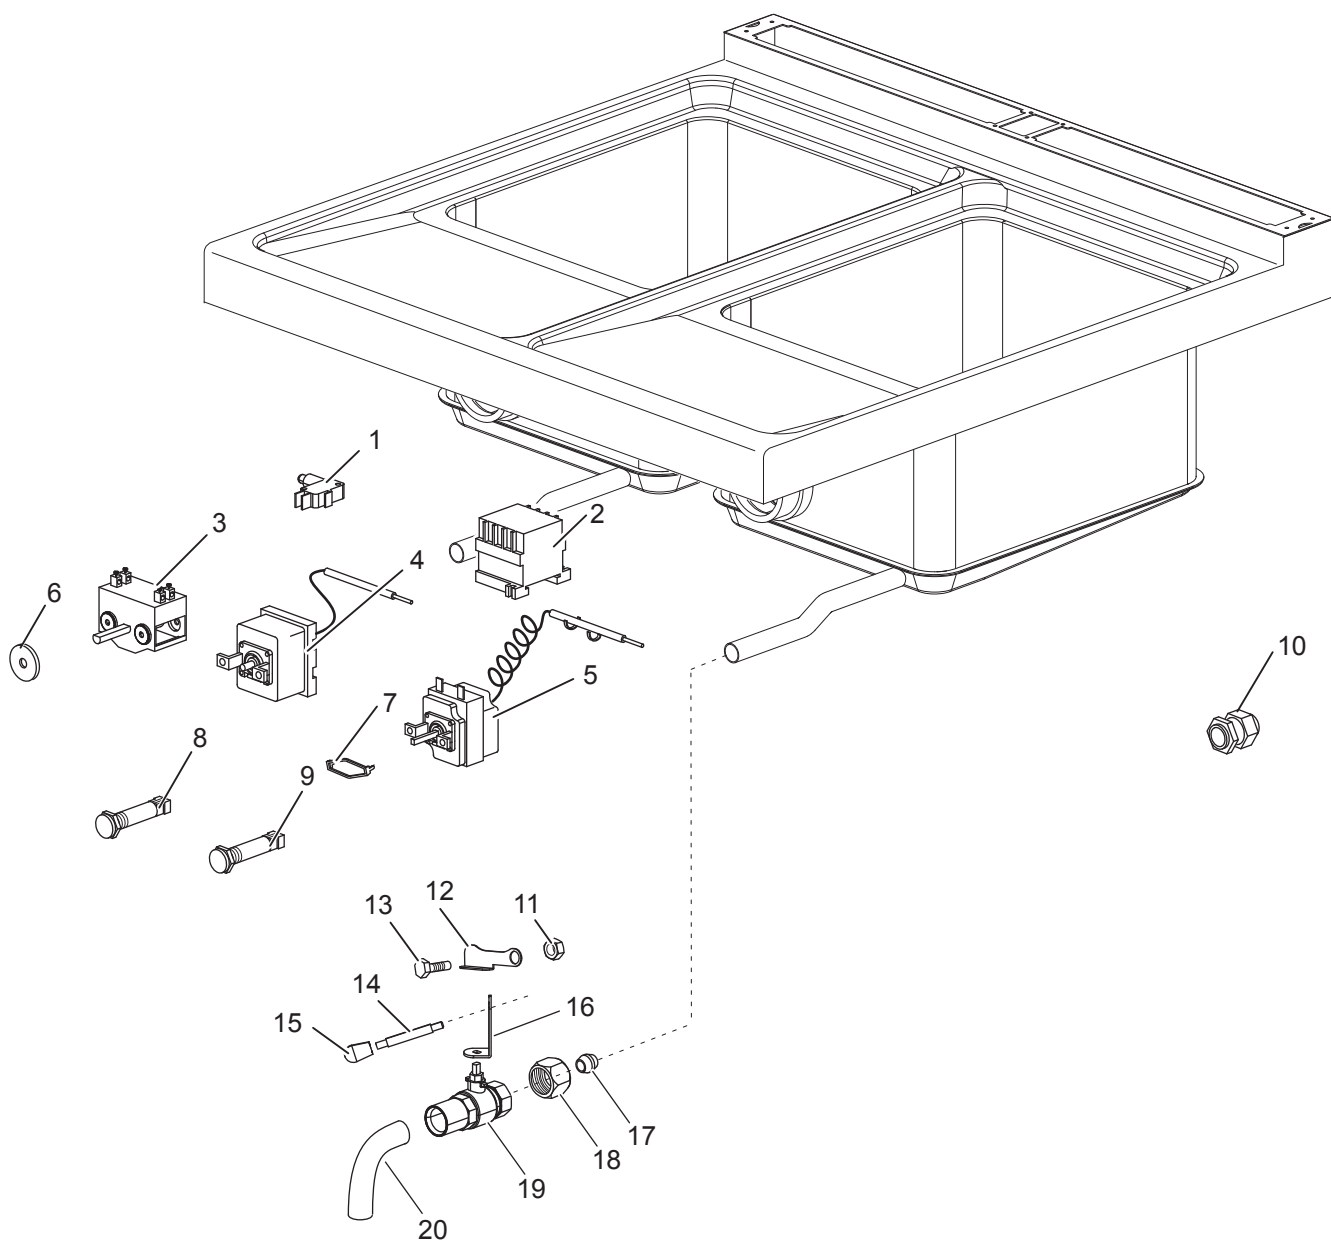

Listino componenti per pagina 3

1	175286 <i>Recommended spare parts</i>	MICROINTERRUPTORE MICRO INTERRUPTEUR -UL- MICROSCHALTER -UL- MICRO SWITCH -UL-	
2	RTFOC00466 <i>Recommended spare parts</i>	RELE RELAIS SCHÜTZ RELAIS CONTACTOR	
3	RTCU900110 <i>Recommended spare parts</i>	COMMUTATORE TERMOSTATO COMMUTATEUR POUR THERMOSTAT TAKTSCHALTER THERMOSTAT COMMUTATOR	
4	182100 <i>Recommended spare parts</i>	TERMOSTATO DI SICUREZZA THERMOSTAT DE SECURITE SICHERHEITSTHERMOSTAT SAFETY THERMOSTAT	
5	180498 <i>Recommended spare parts</i>	TERMOSTATO DI LAVORO T.180°C THERMOSTAT DE TRAVAIL T.180°C ARBEITSTHERMOSTAT T.180°C WORKING THERMOSTAT T.180°C	
6	RTCU800185 <i>Recommended spare parts</i>	GUARNIZIONE ASTA COMMUTATORE JOINT POUR BARRE DU COMMUTATEUR DICHTUNG WELLE TAKTSCHALTER GASKET FOR COMMUTATOR ROD	
7	RTCU900112 <i>Recommended spare parts</i>	STAFFA ALTA COMMUTATORE/TERMOSTATO CROCHET POUR COMMUTATEUR/THERMOSTAT HOEHER HALTEBUEGEL UMSCHALTER/THERMOSTAT HIGH BRACKET COMMUTATOR/THERMOSTAT	
8	166465 <i>Recommended spare parts</i>	LAMPADINA SPIA VERDE LAMPE TEMOIN VERTE GRUNE KONTROLLEUCHTE GREEN WARNING LIGHT	
9	166466 <i>Recommended spare parts</i>	LAMPADINA SPIA ARANCIONE LAMPE DE SIGNALATION ORANGE ORANGE KONTROLLEUCHTE ORANGE LAMP LIGHT	
10	RTBF800138	F/CAVO PG21 SERRE CABLE PG21 KABELDURCHFÜHRUNG PG21 CHOCK PG21 PRENSA CABO PG21	
11	RTMIN00155	DADO M5 ECROU M5 NUSS M5 NUT M5	
12	167303	FERMO ASTA RUBINETTO SCARICO BLOCAGE PIVOT VIDANGE BEFESTIGUNG FUER ABLASSHAHN-STAB DRAIN SHAFT LOCK	
13	172792	PERNO RUBINETTO SCARICO PIVOT BOLZEN PIN	
14	RTCU700412	ASTA RUBINETTO SCARICO PIVOT ROBINET VIDANGE ABLASSHAHN-STAB DRAIN TAP SHAFT	
15	RTCU700413	MANOPOLA ASTA SCARICO POIGNEE POUR PIVOT VIDANGE ABLASSSTAB-KNOPF DRAIN SHEFT KNOB