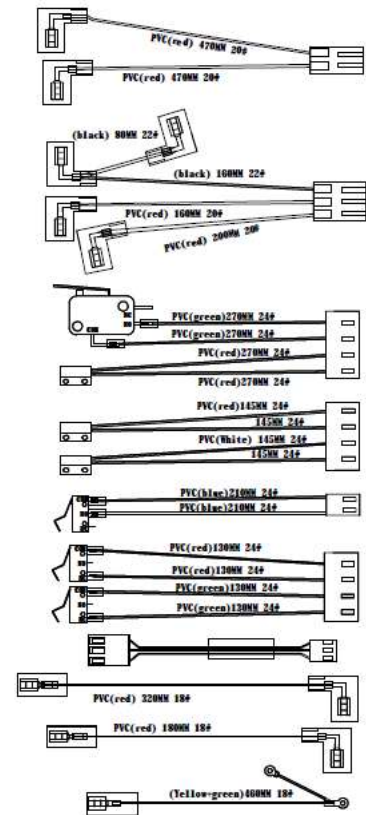

**КОФЕВАРКА HURAKAN HKN-ME717****Лист 02**

Поз	Наименование детали	Кол	Лист
1	Drip pan unit	1	02
2	Screrw	6	02
3	Front panel unit	1	02
4	Screw	4	02
5	Machine bracket unit	1	02
6	Dregs box unit	1	02
7	Dregs box	1	02
8	Brewing core group unit	1	02
9	Right panel unit	1	02
10	Switch	1	02
11	Electrical wire	1	02
12	Back cover	1	02
13	U cover	1	02
14	Screw	2	02
15	Bean tank unit	1	02
16	Screw	2	02
17	Top cover unit	1	02
18	Left panel unit	1	02
19	Coffee scoop	1	02
20	User manual	1	02
21	PE bag	1	02
22	left packing cover	1	02
23	Right packing cover	1	02
24	Inner cotton box	1	02
25	Outer cotton box	1	02

**КОФЕВАРКА HURAKAN HKN-ME717**

Лист 00800 2

Поз	Наименование детали	Кол	Лист
1	Machine bracket	1	00800 2
2	Screw	8	00800 2
3	Screw	6	00800 2
4	Filter upper couplings	3	00800 2
5	Proximity switch	3	00800 2
6	Drip tray	1	00800 2
7	Foot rubber	4	00800 2
8	Switch cover	1	00800 2
9	Switch	1	00800 2
10	Steam clamp	7	00800 2
11	O-ring	7	00800 2
12	Drip tray coupling	1	00800 2
13	Water inlet valve unit	1	00800 2
14	Fixed plate	1	00800 2
15	Screw	4	00800 2
16	Waterproof switch	1	00800 2
17	Coffee connector	1	00800 2
18	Heating unit	1	00800 2
19	Powder flow sleeve	1	00800 2
20	Grinder motor rubber	1	00800 2
21	Grinder motor unit	1	00800 2
22	Powder outlet sleeve	1	00800 2
23	Sealing ring	1	00800 2
24	Motor-fixed cover	1	00800 2
25	Screw	12	00800 2
26	Transformers	1	00800 2
27	Solenoid valve unit	1	00800 2
28	Connector	2	00800 2
29	Flange nut	4	00800 2
30	Support bracket	2	00800 2
31	Pump unit	1	00800 2
32	Screw	1	00800 2
33	Filter	1	00800 2
34	Transmission motor unit	1	00800 2
35	Washer	1	00800 2
36	Flowmeter	1	00800 2
37	Transmission skew gear	1	00800 2
38	Shaft	1	00800 2
39	Transmission gear	1	00800 2
40	Transmission shaft	1	00800 2
41	Switch	2	00800 2
42	PCB	1	00800 2