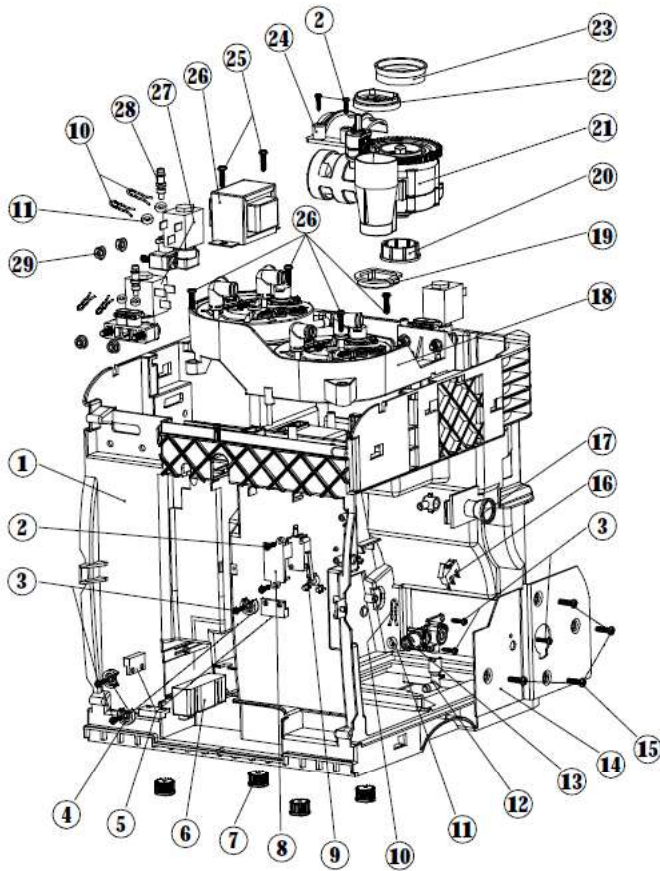

**КОФЕВАРКА HURAKAN HKN-ME717****Лист 02**

Поз	Наименование детали	Кол	Лист
1	Drip pan unit	1	02
2	Screrw	6	02
3	Front panel unit	1	02
4	Screw	4	02
5	Machine bracket unit	1	02
6	Dregs box unit	1	02
7	Dregs box	1	02
8	Brewing core group unit	1	02
9	Right panel unit	1	02
10	Switch	1	02
11	Electrical wire	1	02
12	Back cover	1	02
13	U cover	1	02
14	Screw	2	02
15	Bean tank unit	1	02
16	Screw	2	02
17	Top cover unit	1	02
18	Left panel unit	1	02
19	Coffee scoop	1	02
20	User manual	1	02
21	PE bag	1	02
22	left packing cover	1	02
23	Right packing cover	1	02
24	Inner cotton box	1	02
25	Outer cotton box	1	02

**КОФЕВАРКА HURAKAN HKN-ME717**

Лист 00800 2

Поз	Наименование детали	Кол	Лист
1	Machine bracket	1	00800 2
2	Screw	8	00800 2
3	Screw	6	00800 2
4	Filter upper couplings	3	00800 2
5	Proximity switch	3	00800 2
6	Drip tray	1	00800 2
7	Foot rubber	4	00800 2
8	Switch cover	1	00800 2
9	Switch	1	00800 2
10	Steam clamp	7	00800 2
11	O-ring	7	00800 2
12	Drip tray coupling	1	00800 2
13	Water inlet valve unit	1	00800 2
14	Fixed plate	1	00800 2
15	Screw	4	00800 2
16	Waterproof switch	1	00800 2
17	Coffee connector	1	00800 2
18	Heating unit	1	00800 2
19	Powder flow sleeve	1	00800 2
20	Grinder motor rubber	1	00800 2
21	Grinder motor unit	1	00800 2
22	Powder outlet sleeve	1	00800 2
23	Sealing ring	1	00800 2
24	Motor-fixed cover	1	00800 2
25	Screw	12	00800 2
26	Transformers	1	00800 2
27	Solenoid valve unit	1	00800 2
28	Connector	2	00800 2
29	Flange nut	4	00800 2
30	Support bracket	2	00800 2
31	Pump unit	1	00800 2
32	Screw	1	00800 2
33	Filter	1	00800 2
34	Transmission motor unit	1	00800 2
35	Washer	1	00800 2
36	Flowmeter	1	00800 2
37	Transmission skew gear	1	00800 2
38	Shaft	1	00800 2
39	Transmission gear	1	00800 2
40	Transmission shaft	1	00800 2
41	Switch	2	00800 2
42	PCB	1	00800 2