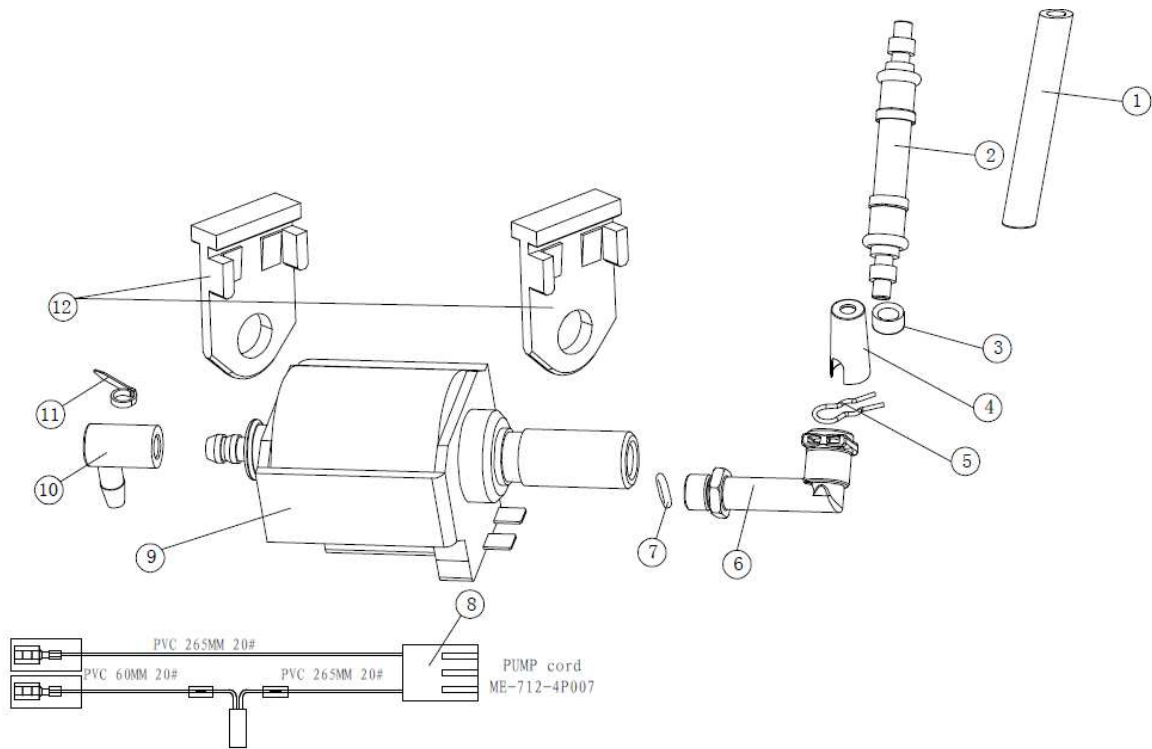

КОФЕВАРКА HURAKAN HKN-ME717

Лист 00802

Поз	Наименование детали	Кол	Лист
1	Silicone tube	1	00802
2	Pump hose	1	00802
3	O-ring	1	00802
4	Pump waterproof O-ring	1	00802
5	Steam clamp	1	00802
6	Pump fittings	1	00802
7	O-ring	1	00802
8	Pump cords	1	00802
9	Pump	1	00802
10	Pump fitting	1	00802
11	Ties	1	00802
12	Support bracket	2	00802