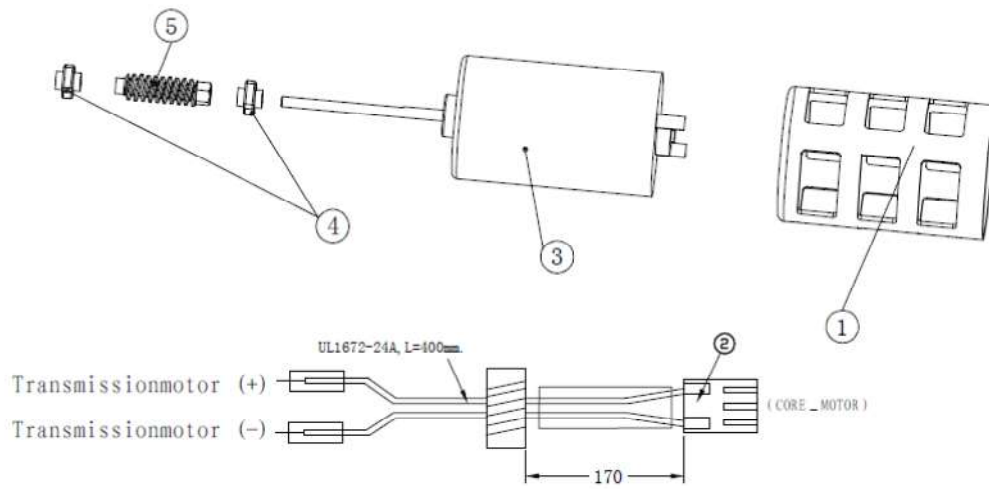

Лист 00500

Поз	Наименование детали	Кол	Лист
1	Left panel	1	00500
2	Teflon tube	1	00500
3	Water tank bottom	1	00500
4	Water tank shaft	2	00500
5	Screw	2	00500
6	Water outlet bracket	1	00500
7	Water outlet filter	1	00500
8	U ring	1	00500
9	Filter ring	1	00500
10	Outlet lid	1	00500
11	Ties	1	00500
12	Silicone tube	1	00500
13	Water tank float	1	00500
14	Handle o-ring	1	00500
15	Float holder	1	00500
16	Water tank handle	1	00500
17	Water tank lid	1	00500
18	Handle o-ring	1	00500
19	Handle cover	1	00500
20	Screw	8	00500
21	Water tank	1	00500
22	Water tank o-ring	1	00500
23	Water tank spring	1	00500
24	Water tank valve	1	00500