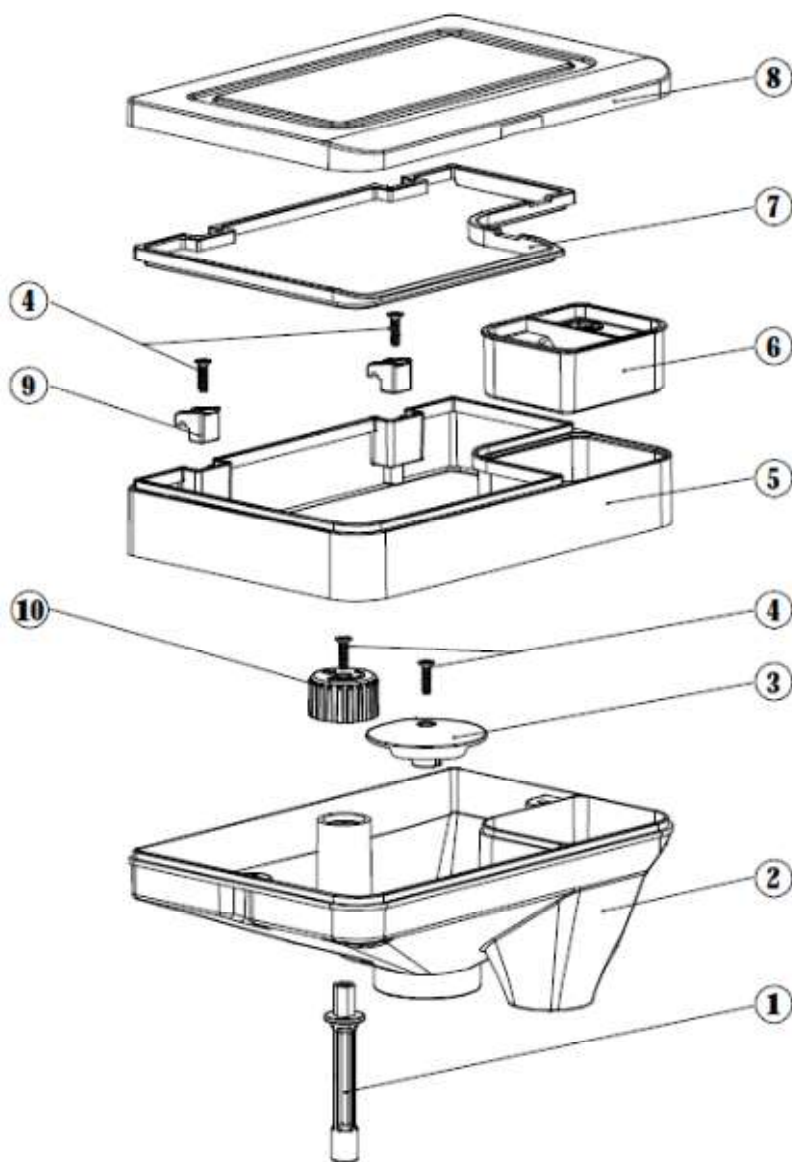

КОФЕВАРКА HURAKAN HKN-ME717

Лист 00102

Поз	Наименование детали	Кол	Лист
1	Adjusting rod	1	00102
2	Bean tank bottom	1	00102
3	Bean grinding cover	1	00102
4	Screw	4	00102
5	Bean tank body	1	00102
6	Powder lid	1	00102
7	Sealing strip	1	00102
8	Bean tank lid	1	00102
9	Fixed block	2	00102
10	Adjustment knob	1	00102