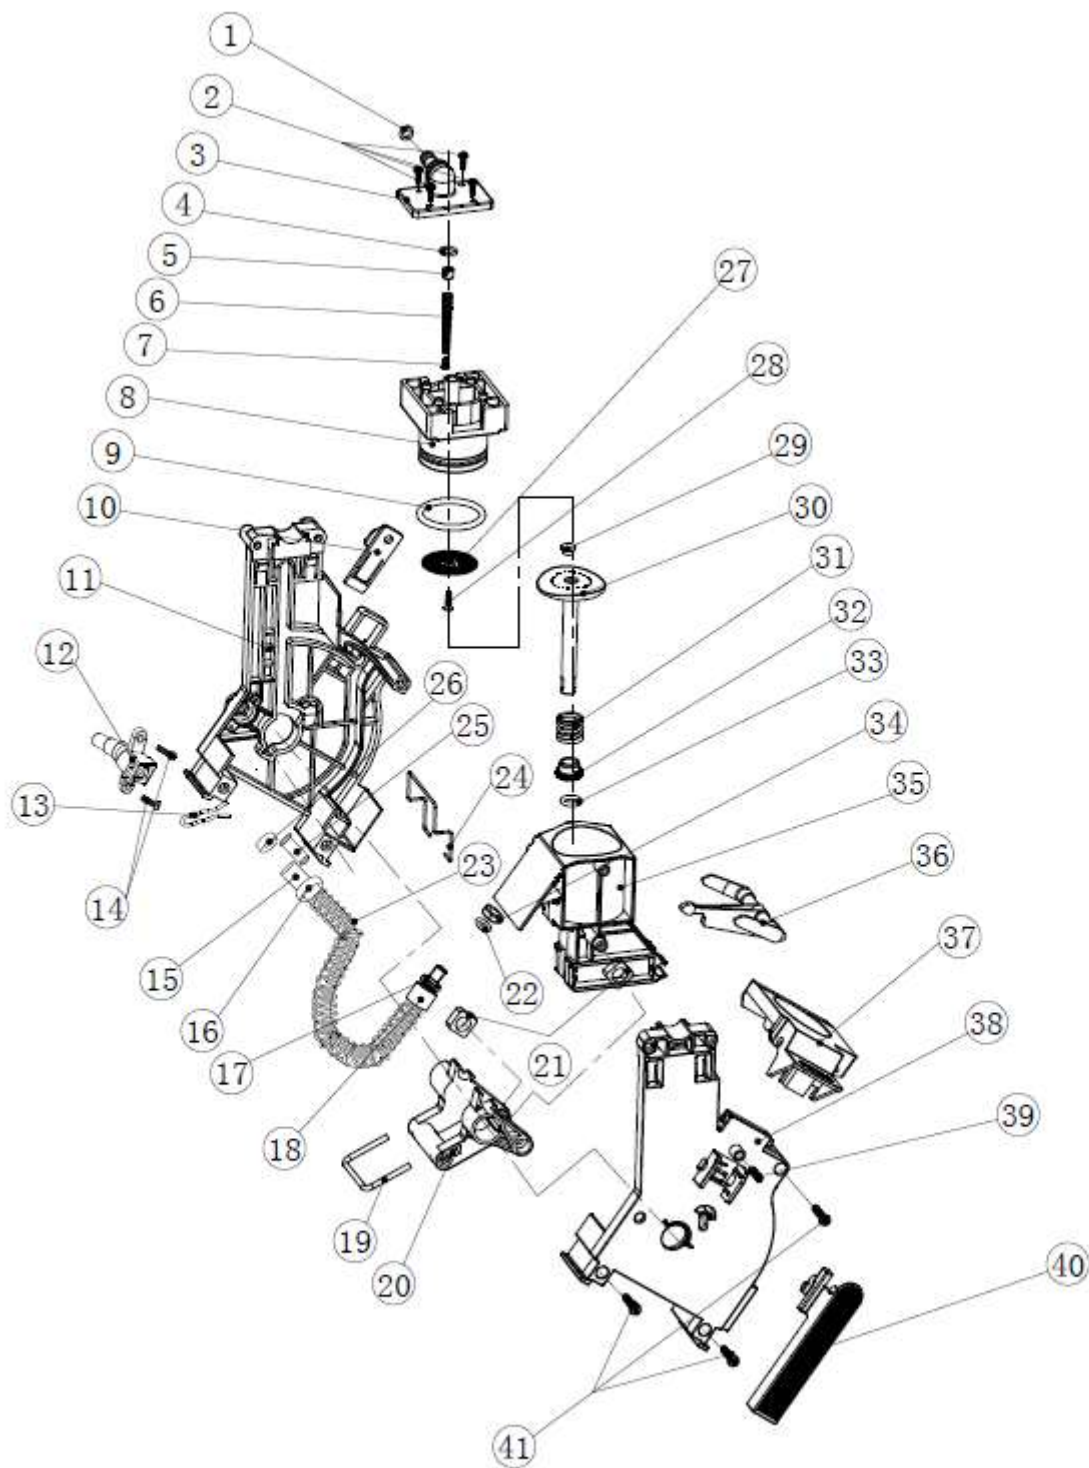

КОФЕВАРКА HURAKAN HKN-ME717

Лист 01200

Поз	Наименование детали	Кол	Лист
1	Coffe spout the o-ring	1	01200
2	Screw	4	01200
3	Coffee spout tube	1	01200
4	Brewing unit water tie-in	1	01200
5	Pressure adjusting knob	1	01200
6	Brewing valve spring	1	01200
7	Pressurized one way valve	1	01200
8	Top filtration pane	1	01200
9	Top filtration panel O hape ring	1	01200
10	Brewing unit fixing bolt	1	01200
11	Brewing unit left rack	1	01200
12	Brewing unit water tie-in	1	01200
13	Brewing unit thin nut 8.0	1	01200
14	Screw BTP3X 8	2	01200
15	Brewing unit Teflon tube	1	01200
16	Brewing unit water pipe circularity	1	01200
17	Brewing cavity water intake	1	01200
18	Brewing unit water pipe clamp cover	1	01200
19	Connecting rod insert	1	01200
20	Brewing unit transform link pole	1	01200
21	Brewing unit slide block	2	01200
22	Thimble O-ring	1	01200
23	Brewing unit pipe spring	1	01200
24	Powder torsion spring	1	01200
25	River D4	1	01200
26	Front plane steam pipe ring	1	01200
27	Filtration slice	1	01200
28	Screw	1	01200
29	Push panel stopper	1	01200
30	Push panel	1	01200
31	Brewing spring	1	01200
32	Push panel sheath	1	01200
33	Push panel O shape ring	1	01200
34	Hexangular thin nut 6.0	1	01200
35	Brewing cavity	1	01200
36	Pushing dregs link rod	1	01200
37	Brewing unit tundish	1	01200
38	Brewing unit right rack	1	01200
39	Core handle spring	1	01200
40	Brewing unit handle	1	01200
41	Screw	3	01200