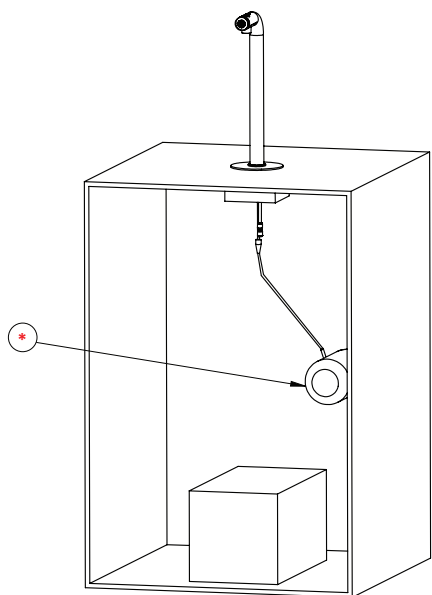

CONTROL BOX/  
CONNECTIONS

NAME ORDER CODE	DIMENSIONS (D X W X H inches)	OUTPUT/HR (GAL)	PLUMBING REQS	POWER @ 110V
Control Box 1001940	14.2 x 5.5 x 6.9	33.3	3/8" Compression or 3/8" push fit	40W, 0.17A
Font to Beverage Connection Kit 1000949	Recommended Pump for POUR'D HF: Xylem RLFP222202D			

PACKAGING

ITEM	PACKAGING DIMENSIONS (L x W x H mm)	WEIGHT	QTY / PALLET
Fonts (all)	290 x 570 x 215	2kg	54
Control Box	419 x 260 x 330	5.6kg	48/36 (sea/air freight)

## POUR'D READY TO DRINK (RTD)

RTD HANDS-FREE  
5000949RTDHF

RTD 1 BUTTON  
5000949RTD1B

Font to Beverage  
Connection Kit  
1000949

\*Recommended Pump for  
POUR'D HF:  
Xylem RLFP222202D\*\*

\*\*Not provided by Marco