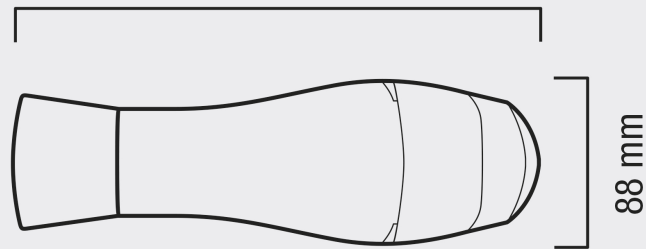

Mod. 561.08/I TF

EXCEL 2000 IONIC TF

THE ULTRA-LIGHT HAIRDRYER WITH IONS
GENERATOR

2000 W

260 mm

88 mm

240 mm