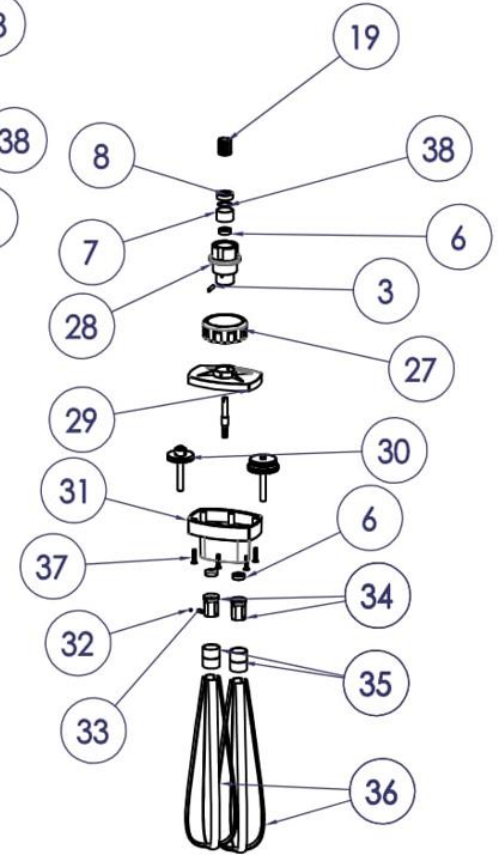

Exploded Drawing and Spare Parts List of BL25

ITEM NO	PART CODE	QUANTITY	DESCRIPTION	PRICE
6	FT-B-107-051	5	Bearing Seal	4 €
8	FT-B-106-051	3	Bearing	1,30 €
11	MC-106-066	1	Stainless Steel Blade (Small)	5 €
12	FT-B-110-062	1	Sealing Gasket	0,50 €
13	MC-105-063	1	Stainless Steel Sealing Guard	1,50 €
14	MC-114-054	1	Stainless Steel Blade Guard (Small)	17 €
15	MC-113-050	1	Stainless Steel Arm (L25)	40 €
16	MC-116-061	1	Shaft	3 €
17	PC-B-123-055	1	Plastic Arm Nut	0,80 €
18	MC-115-056	1	Aluminum Flange	1,80 €
19	PC-B-130-059	1	Motor Transmitter - Male	0,80 €
20	PC-Y-134-061	1	Flange	2,00 €
21	PC-B-112-052	1	Motor Transmitter - Female	0,80 €
22	PC-Y-138-055	1	Plastic Cover - Left Side	5,00 €
23	PC-Y-137-050	1	Plastic Cover - Right Side	5,00 €
24	EC-B-102-055-06	1	Trigger Switch	8 €
25	EC-B-108-051	1	Motor	28 €
26	FT-B-108-065	1	Shaft Seal	0,50 €
29	PC-B-128-055	1	Mixer Plastic - Upper Part	1 €
30	MC-109-059	1	Gear Wheel	18 €
31	PC-B-127-050	1	Mixer Plastic - Bottom Part	1,80 €
33	FT-B-114-063	2	Spring	0,20 €
36	MC-110-060	2	Stainless Steel Alignment Wire	10 €
38	FT-B-114-059	1	Bearing Thrust Plate	0,20 €
39	EC-B-106-055-07	1	Plug-in	5,50 €
40	PC-B-127-060	1	Screw Cover	1,20 €