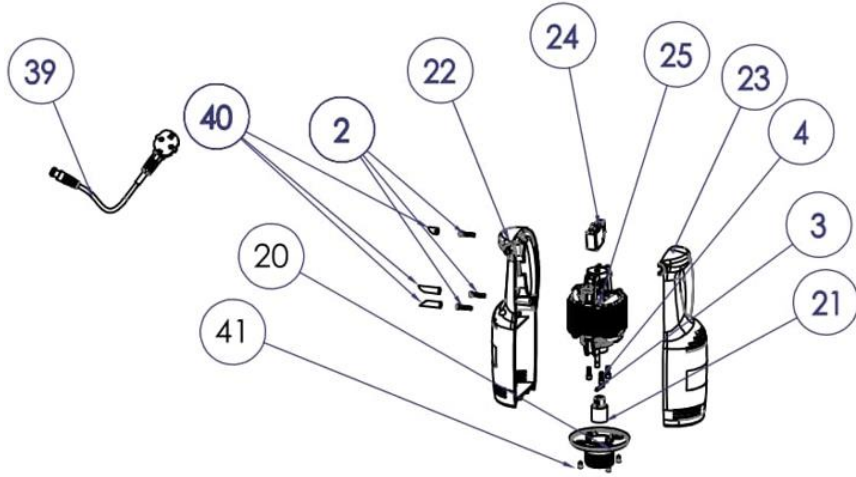

Exploded Drawing and Spare Parts List of BL25

ITEM NO	PART CODE	QUANTITY	DESCRIPTION	PRICE
6	FT-B-107-051	5	Bearing Seal	4 €
8	FT-B-106-051	3	Bearing	1,30 €
11	MC-106-066	1	Stainless Steel Blade (Small)	5 €
12	FT-B-110-062	1	Sealing Gasket	0,50 €
13	MC-105-063	1	Stainless Steel Sealing Guard	1,50 €
14	MC-114-054	1	Stainless Steel Blade Guard (Small)	17 €
15	MC-113-050	1	Stainless Steel Arm (L25)	40 €
16	MC-116-061	1	Shaft	3 €
17	PC-B-123-055	1	Plastic Arm Nut	0,80 €
18	MC-115-056	1	Aluminum Flange	1,80 €
19	PC-B-130-059	1	Motor Transmitter - Male	0,80 €
20	PC-Y-134-061	1	Flange	2,00 €
21	PC-B-112-052	1	Motor Transmitter - Female	0,80 €
22	PC-Y-138-055	1	Plastic Cover - Left Side	5,00 €
23	PC-Y-137-050	1	Plastic Cover - Right Side	5,00 €
24	EC-B-102-055-06	1	Trigger Switch	8 €
25	EC-B-108-051	1	Motor	28 €
26	FT-B-108-065	1	Shaft Seal	0,50 €
29	PC-B-128-055	1	Mixer Plastic - Upper Part	1 €
30	MC-109-059	1	Gear Wheel	18 €
31	PC-B-127-050	1	Mixer Plastic - Bottom Part	1,80 €
33	FT-B-114-063	2	Spring	0,20 €
36	MC-110-060	2	Stainless Steel Alignment Wire	10 €
38	FT-B-114-059	1	Bearing Thrust Plate	0,20 €
39	EC-B-106-055-07	1	Plug-in	5,50 €
40	PC-B-127-060	1	Screw Cover	1,20 €