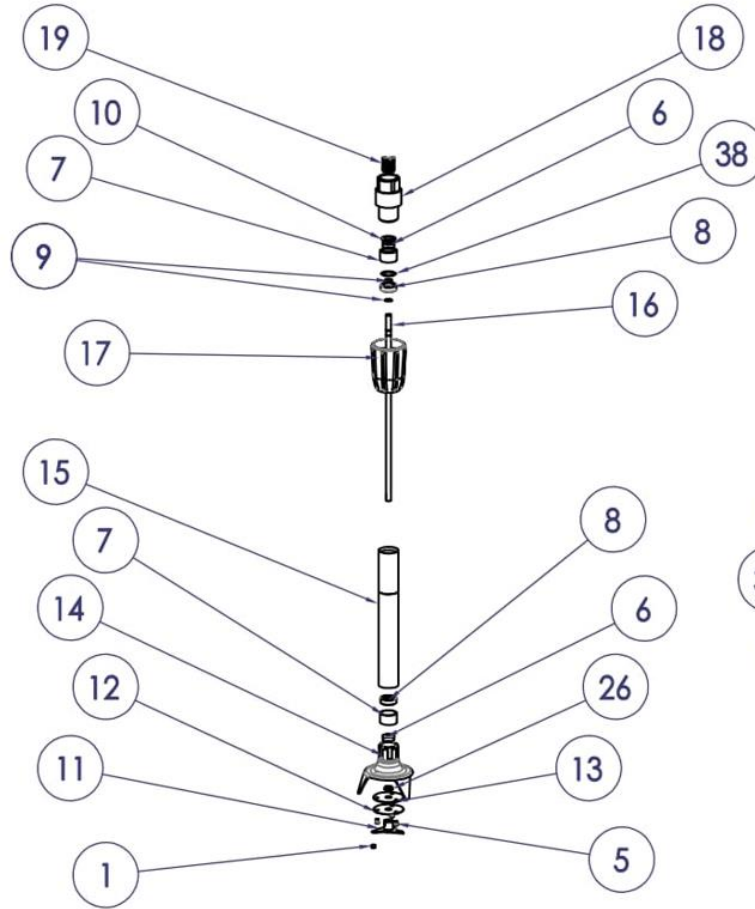

Exploded Drawing and Spare Parts List of BL25

ITEM NO	PART CODE	QUANTITY	DESCRIPTION	PRICE
6	FT-B-107-051	5	Bearing Seal	4 €
8	FT-B-106-051	3	Bearing	1,30 €
11	MC-106-066	1	Stainless Steel Blade (Small)	5 €
12	FT-B-110-062	1	Sealing Gasket	0,50 €
13	MC-105-063	1	Stainless Steel Sealing Guard	1,50 €
14	MC-114-054	1	Stainless Steel Blade Guard (Small)	17 €
15	MC-113-050	1	Stainless Steel Arm (L25)	40 €
16	MC-116-061	1	Shaft	3 €
17	PC-B-123-055	1	Plastic Arm Nut	0,80 €
18	MC-115-056	1	Aluminum Flange	1,80 €
19	PC-B-130-059	1	Motor Transmitter - Male	0,80 €
20	PC-Y-134-061	1	Flange	2,00 €
21	PC-B-112-052	1	Motor Transmitter - Female	0,80 €
22	PC-Y-138-055	1	Plastic Cover - Left Side	5,00 €
23	PC-Y-137-050	1	Plastic Cover - Right Side	5,00 €
24	EC-B-102-055-06	1	Trigger Switch	8 €
25	EC-B-108-051	1	Motor	28 €
26	FT-B-108-065	1	Shaft Seal	0,50 €
29	PC-B-128-055	1	Mixer Plastic - Upper Part	1 €
30	MC-109-059	1	Gear Wheel	18 €
31	PC-B-127-050	1	Mixer Plastic - Bottom Part	1,80 €
33	FT-B-114-063	2	Spring	0,20 €
36	MC-110-060	2	Stainless Steel Alignment Wire	10 €
38	FT-B-114-059	1	Bearing Thrust Plate	0,20 €
39	EC-B-106-055-07	1	Plug-in	5,50 €
40	PC-B-127-060	1	Screw Cover	1,20 €