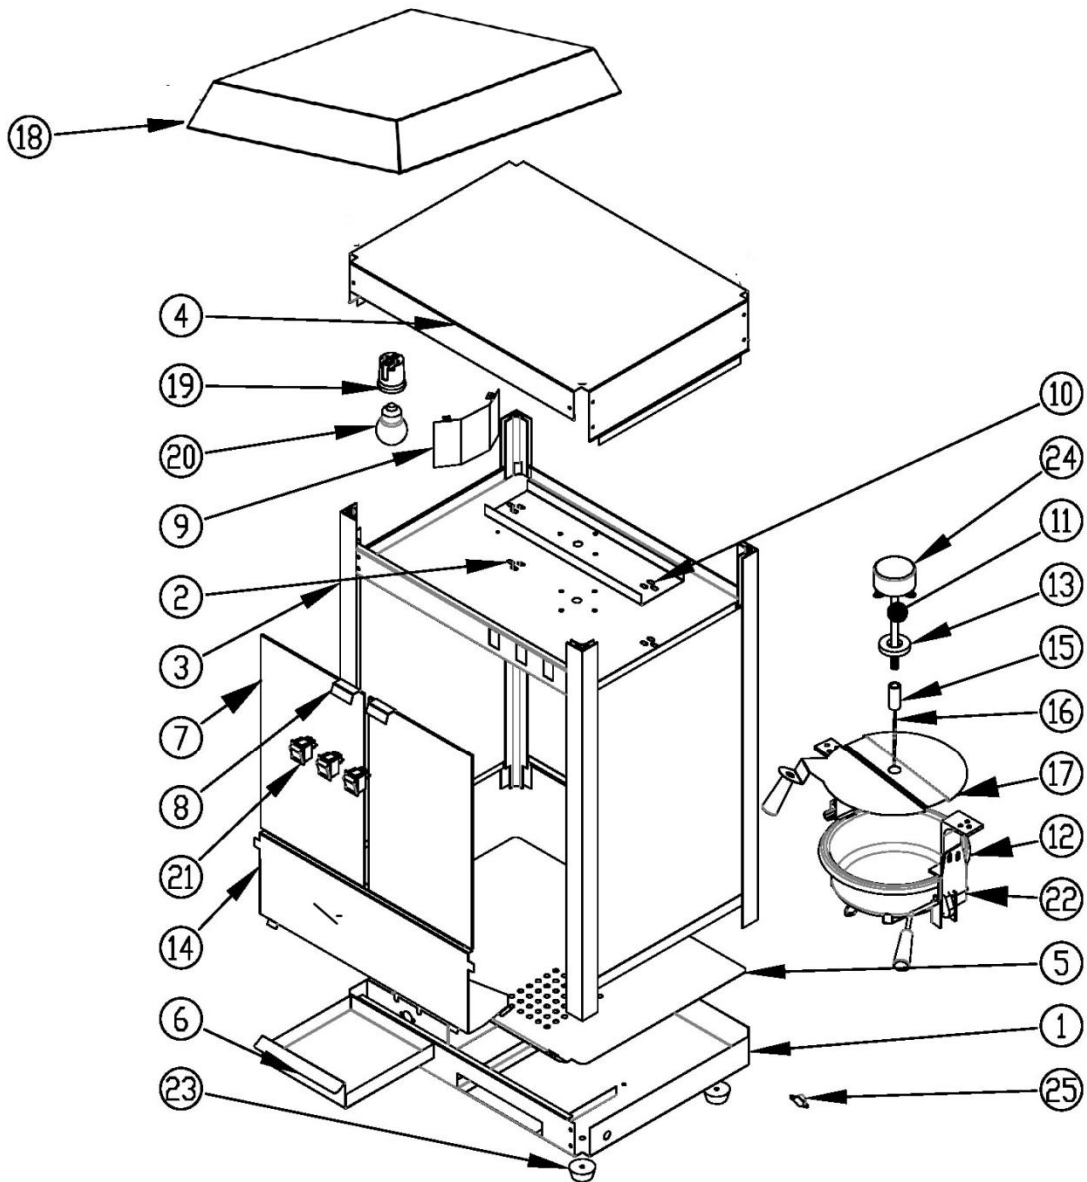

АППАРАТ ДЛЯ ПОПКОРНА STARFOOD ET-POPВ-РА

АППАРАТ ДЛЯ ПОПКОРНА STARFOOD ET-POPВ-РА

1	Base assembly
2	Upper base
3	Frame corner
4	Cover
5	Lower base for draining oil
6	Oil basin
7	Door glass
8	Door glass handle
9	Lampshade
10	Stiffener
11	Motor shaft
12	Pot assembly
13	Magnet
14	Lower front plate
15	Motor shaft sleeve
16	Mix stick
17	Pot lid
18	Top decorative cover
19	Ceramic lamp holder
20	Lamp
21	Switch
22	Pot bracket
23	Feet
24	Gear motor
25	Thermostat
26	Back Glass
27	Left-Right Glass